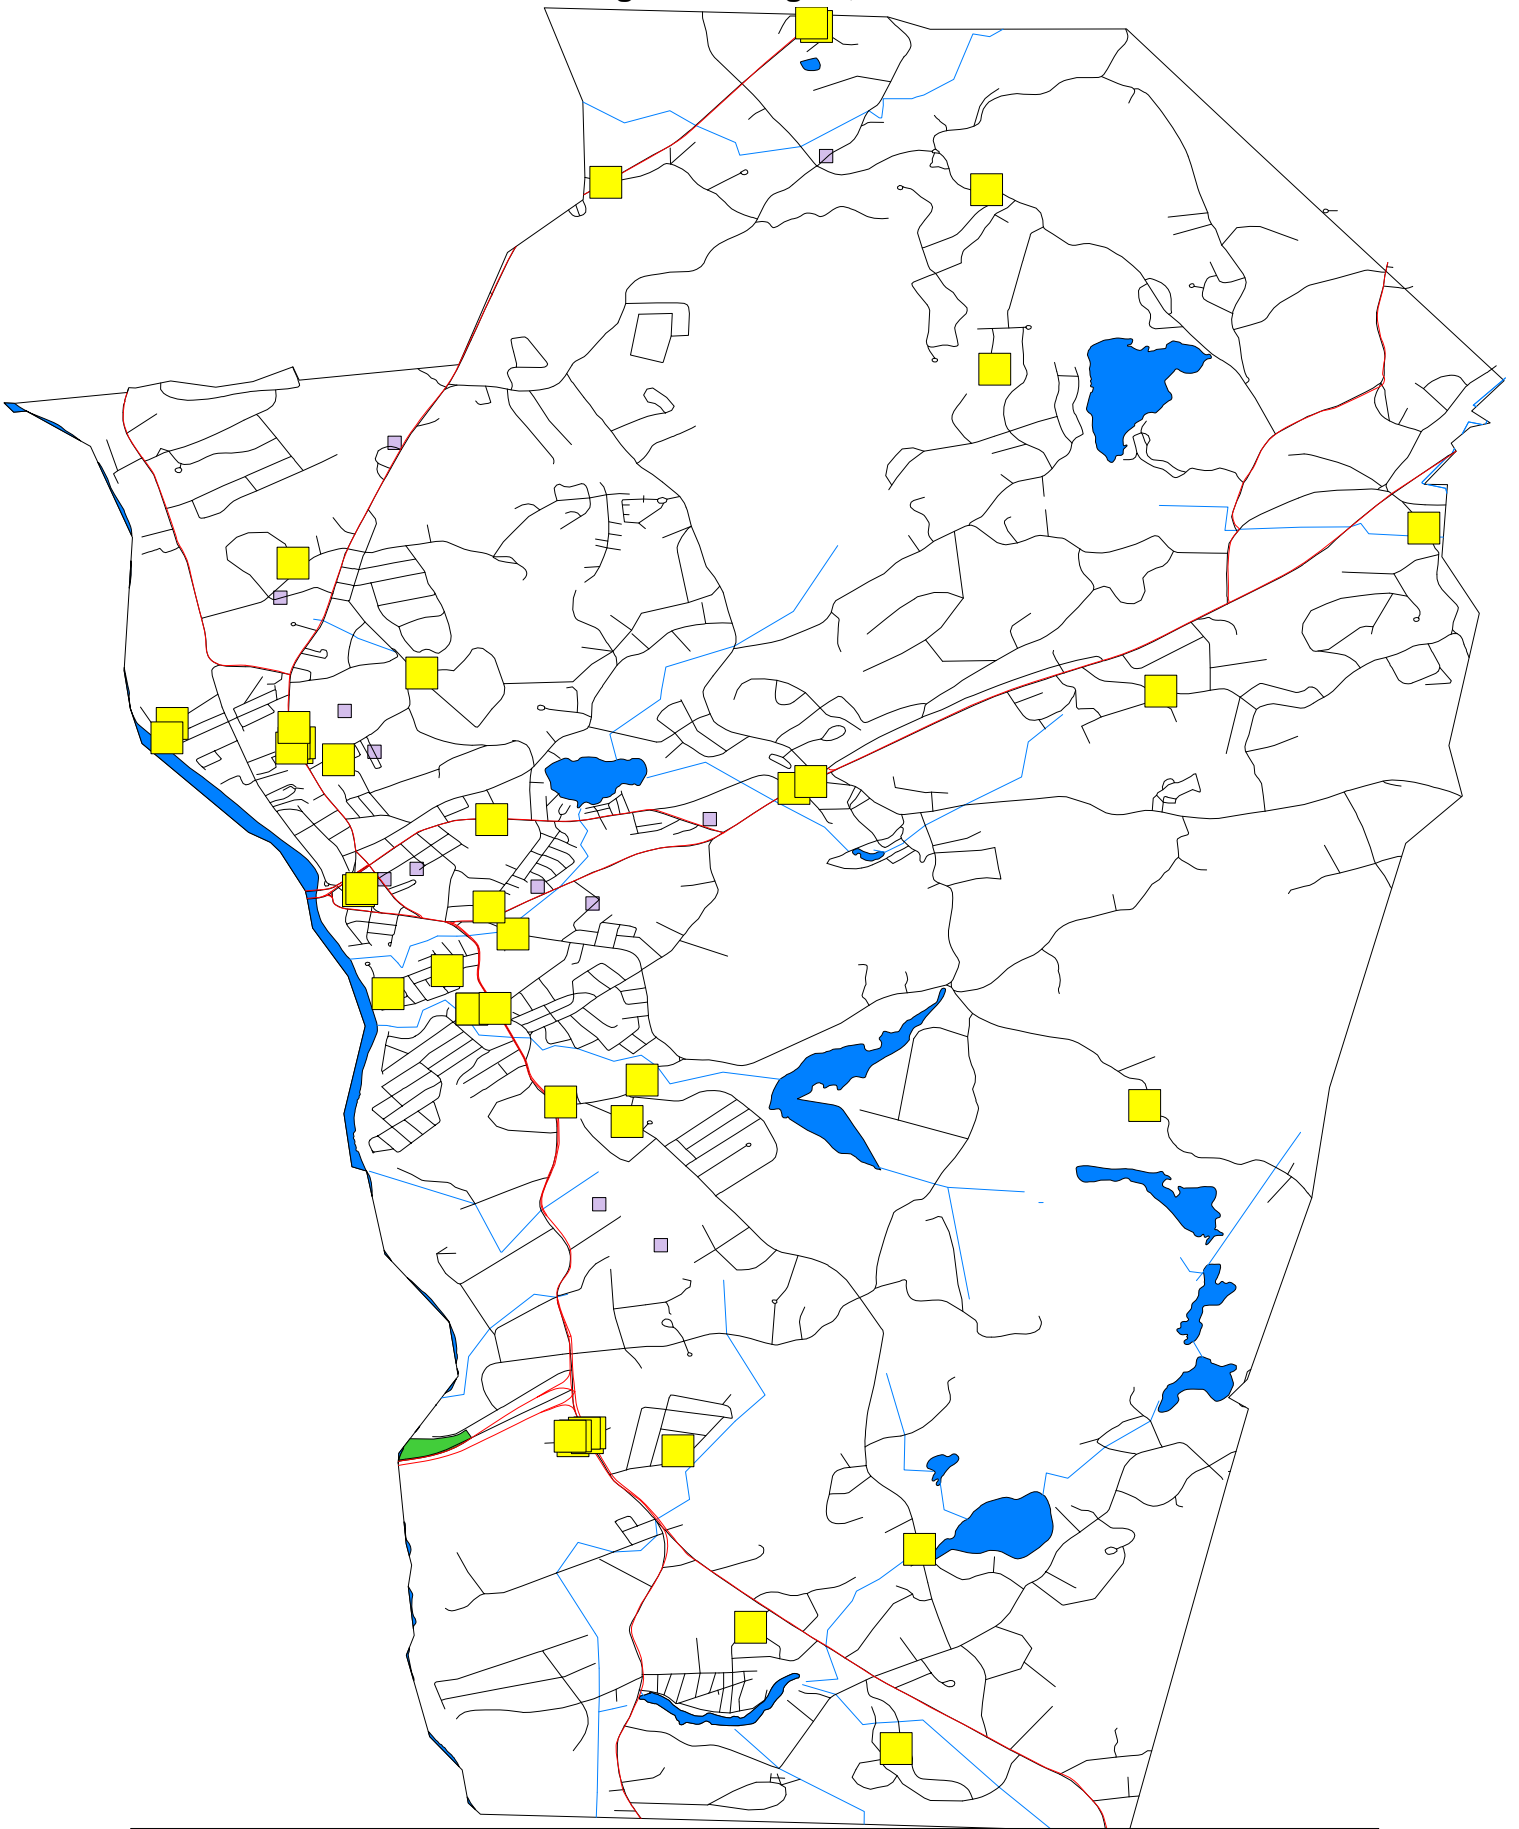

Hudson Police Department

All Theft Calls

04/14/2011

Aug 1 thru Aug 31, 2010

Map Legend

Symbol	Description
■	All Theft Calls