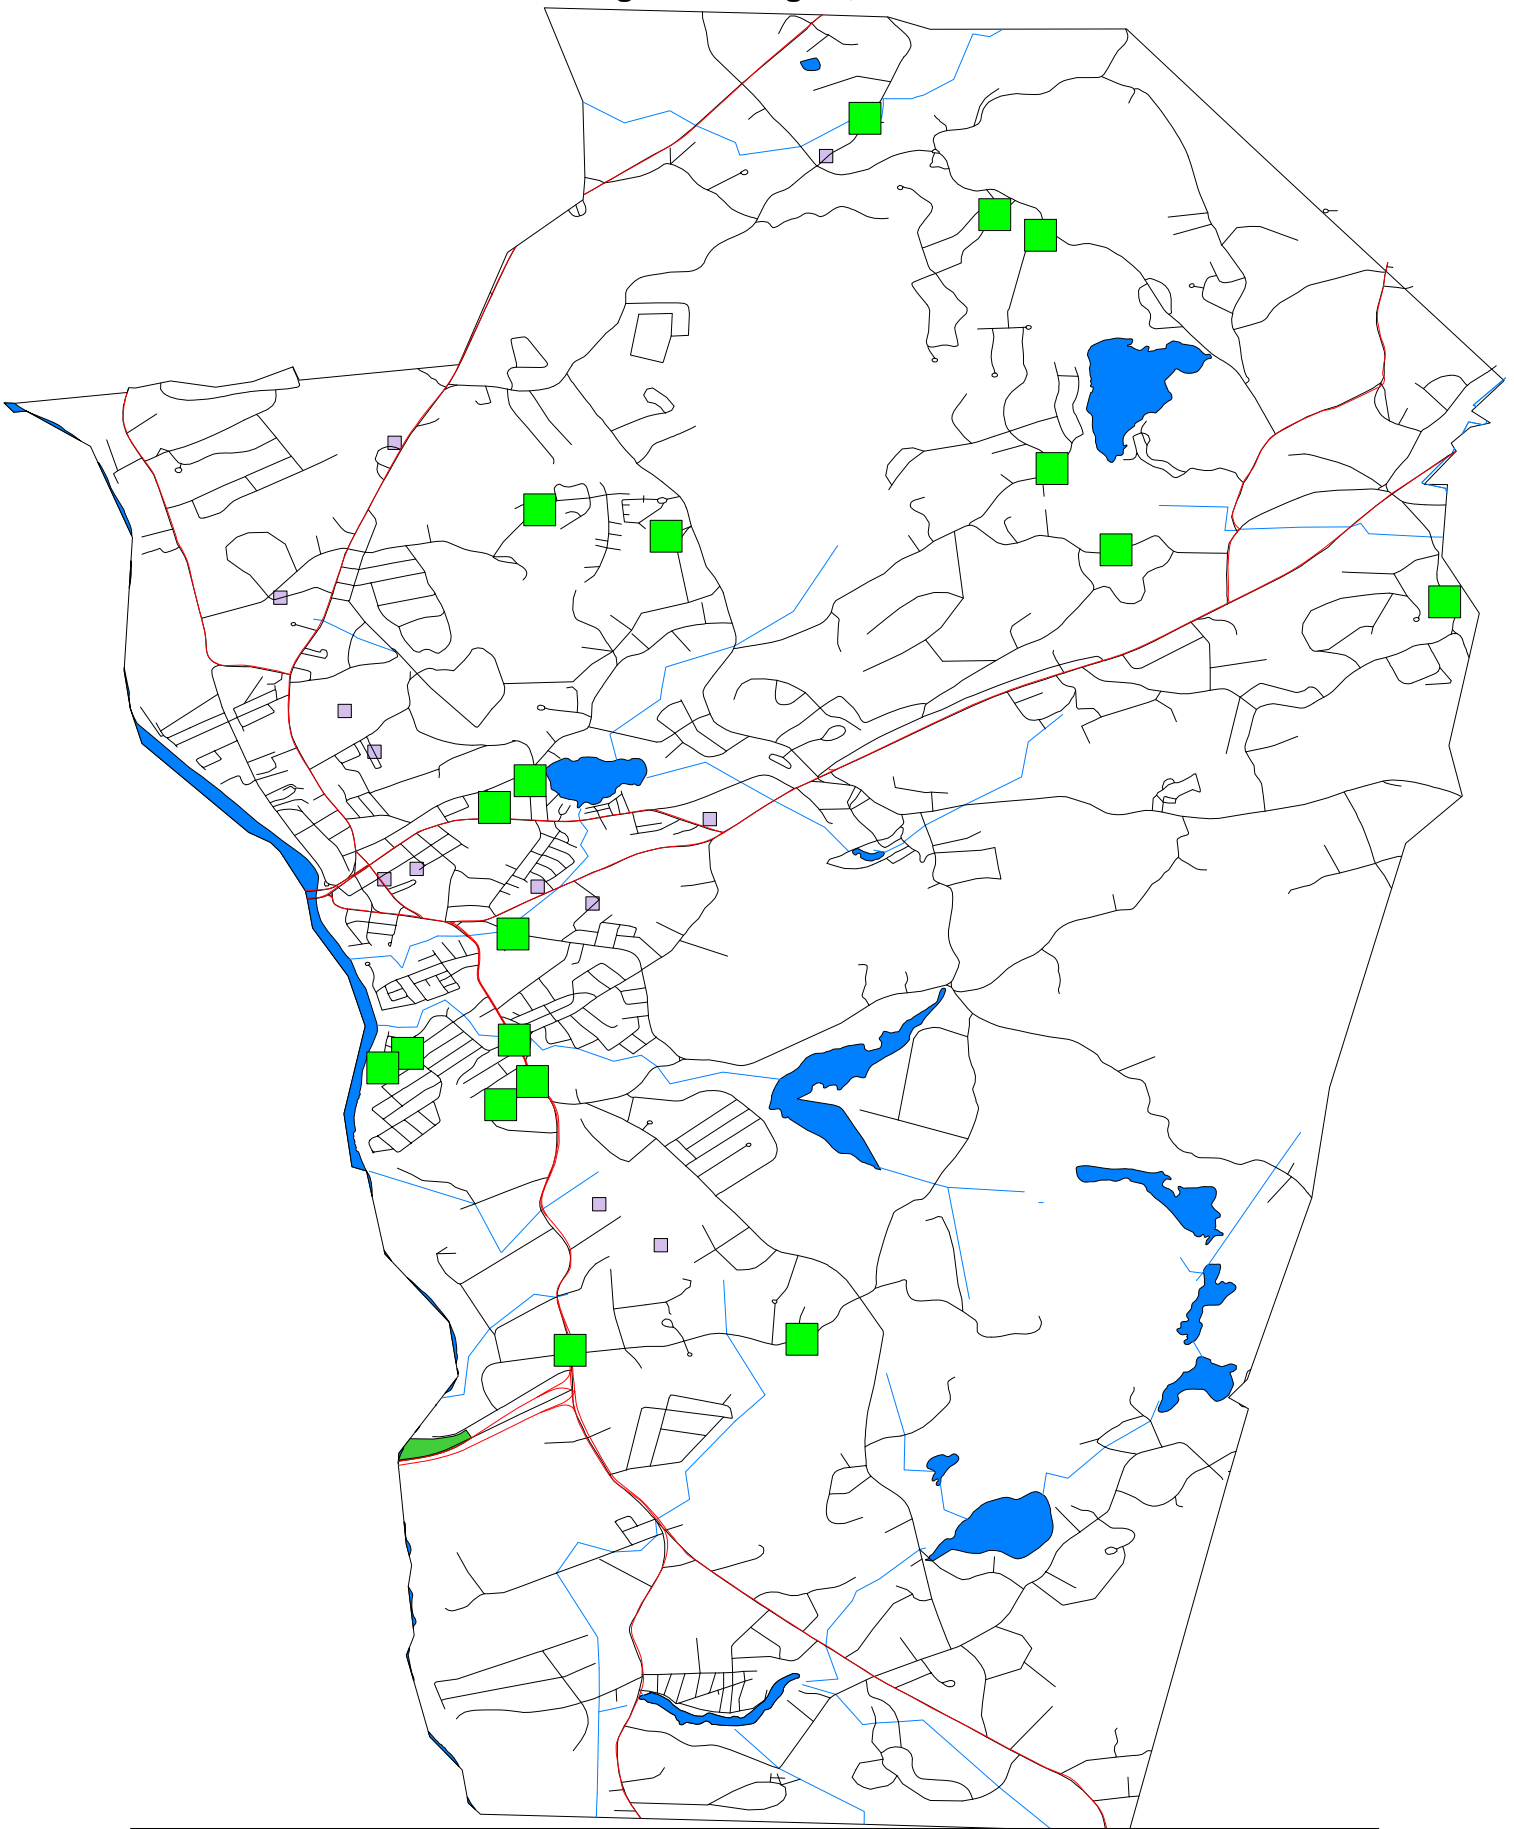

Hudson Police Department

All Criminal Mischief Calls

04/14/2011

Aug 1 thru Aug 31, 2010

Map Legend

Symbol	Description
■	All Criminal Mischief Calls