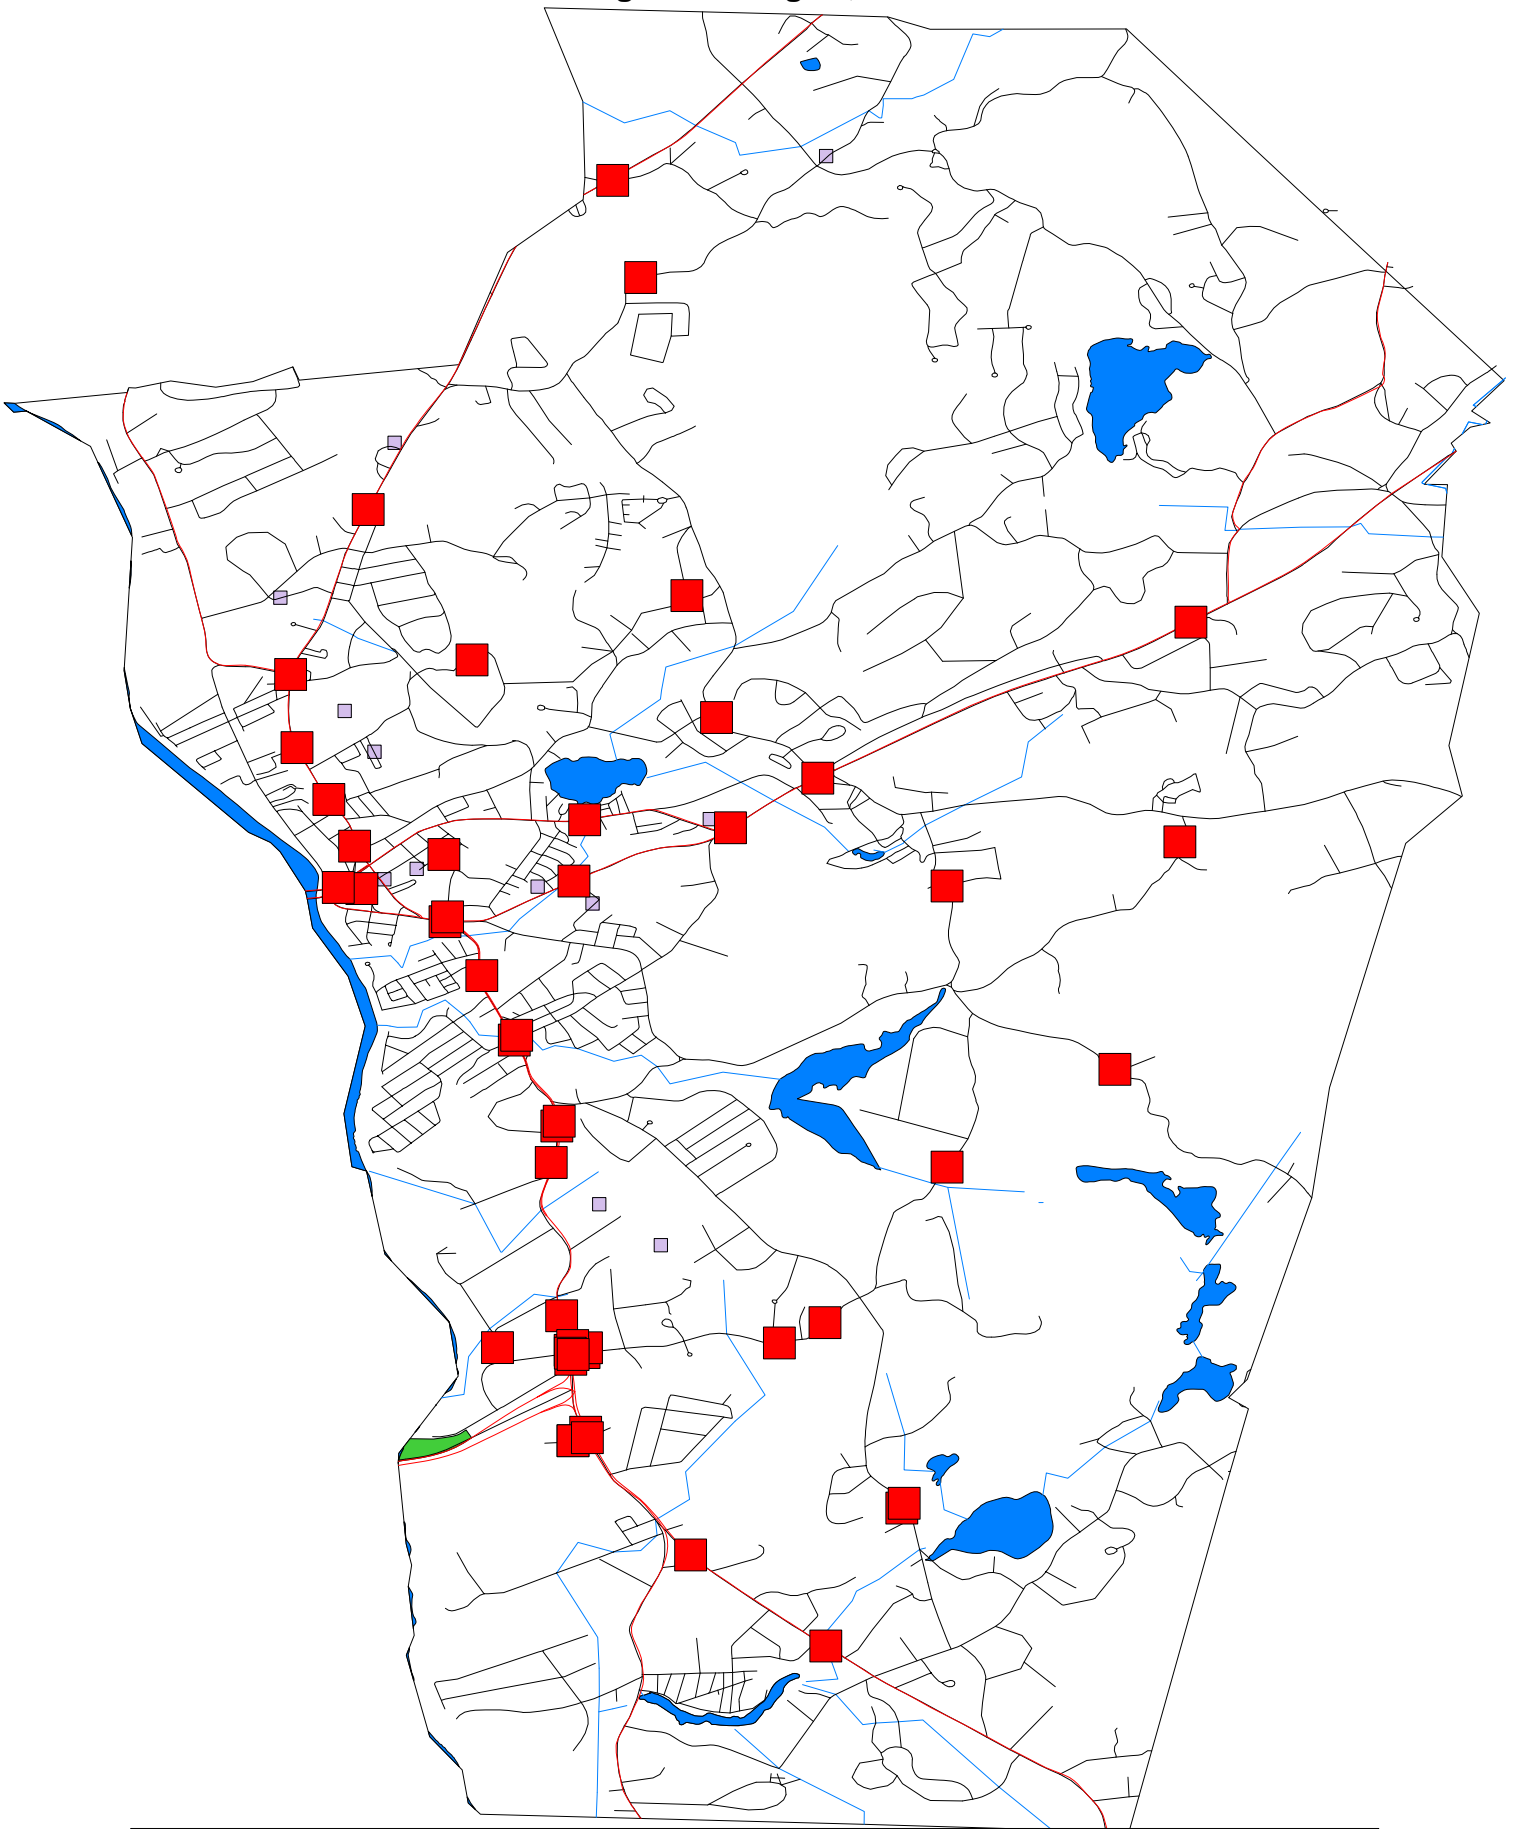

# Hudson Police Department

## Reportable MVAs

04/14/2011

Aug 1 thru Aug 31, 2010

### Map Legend

Symbol	Description
■	Reportable MVAs