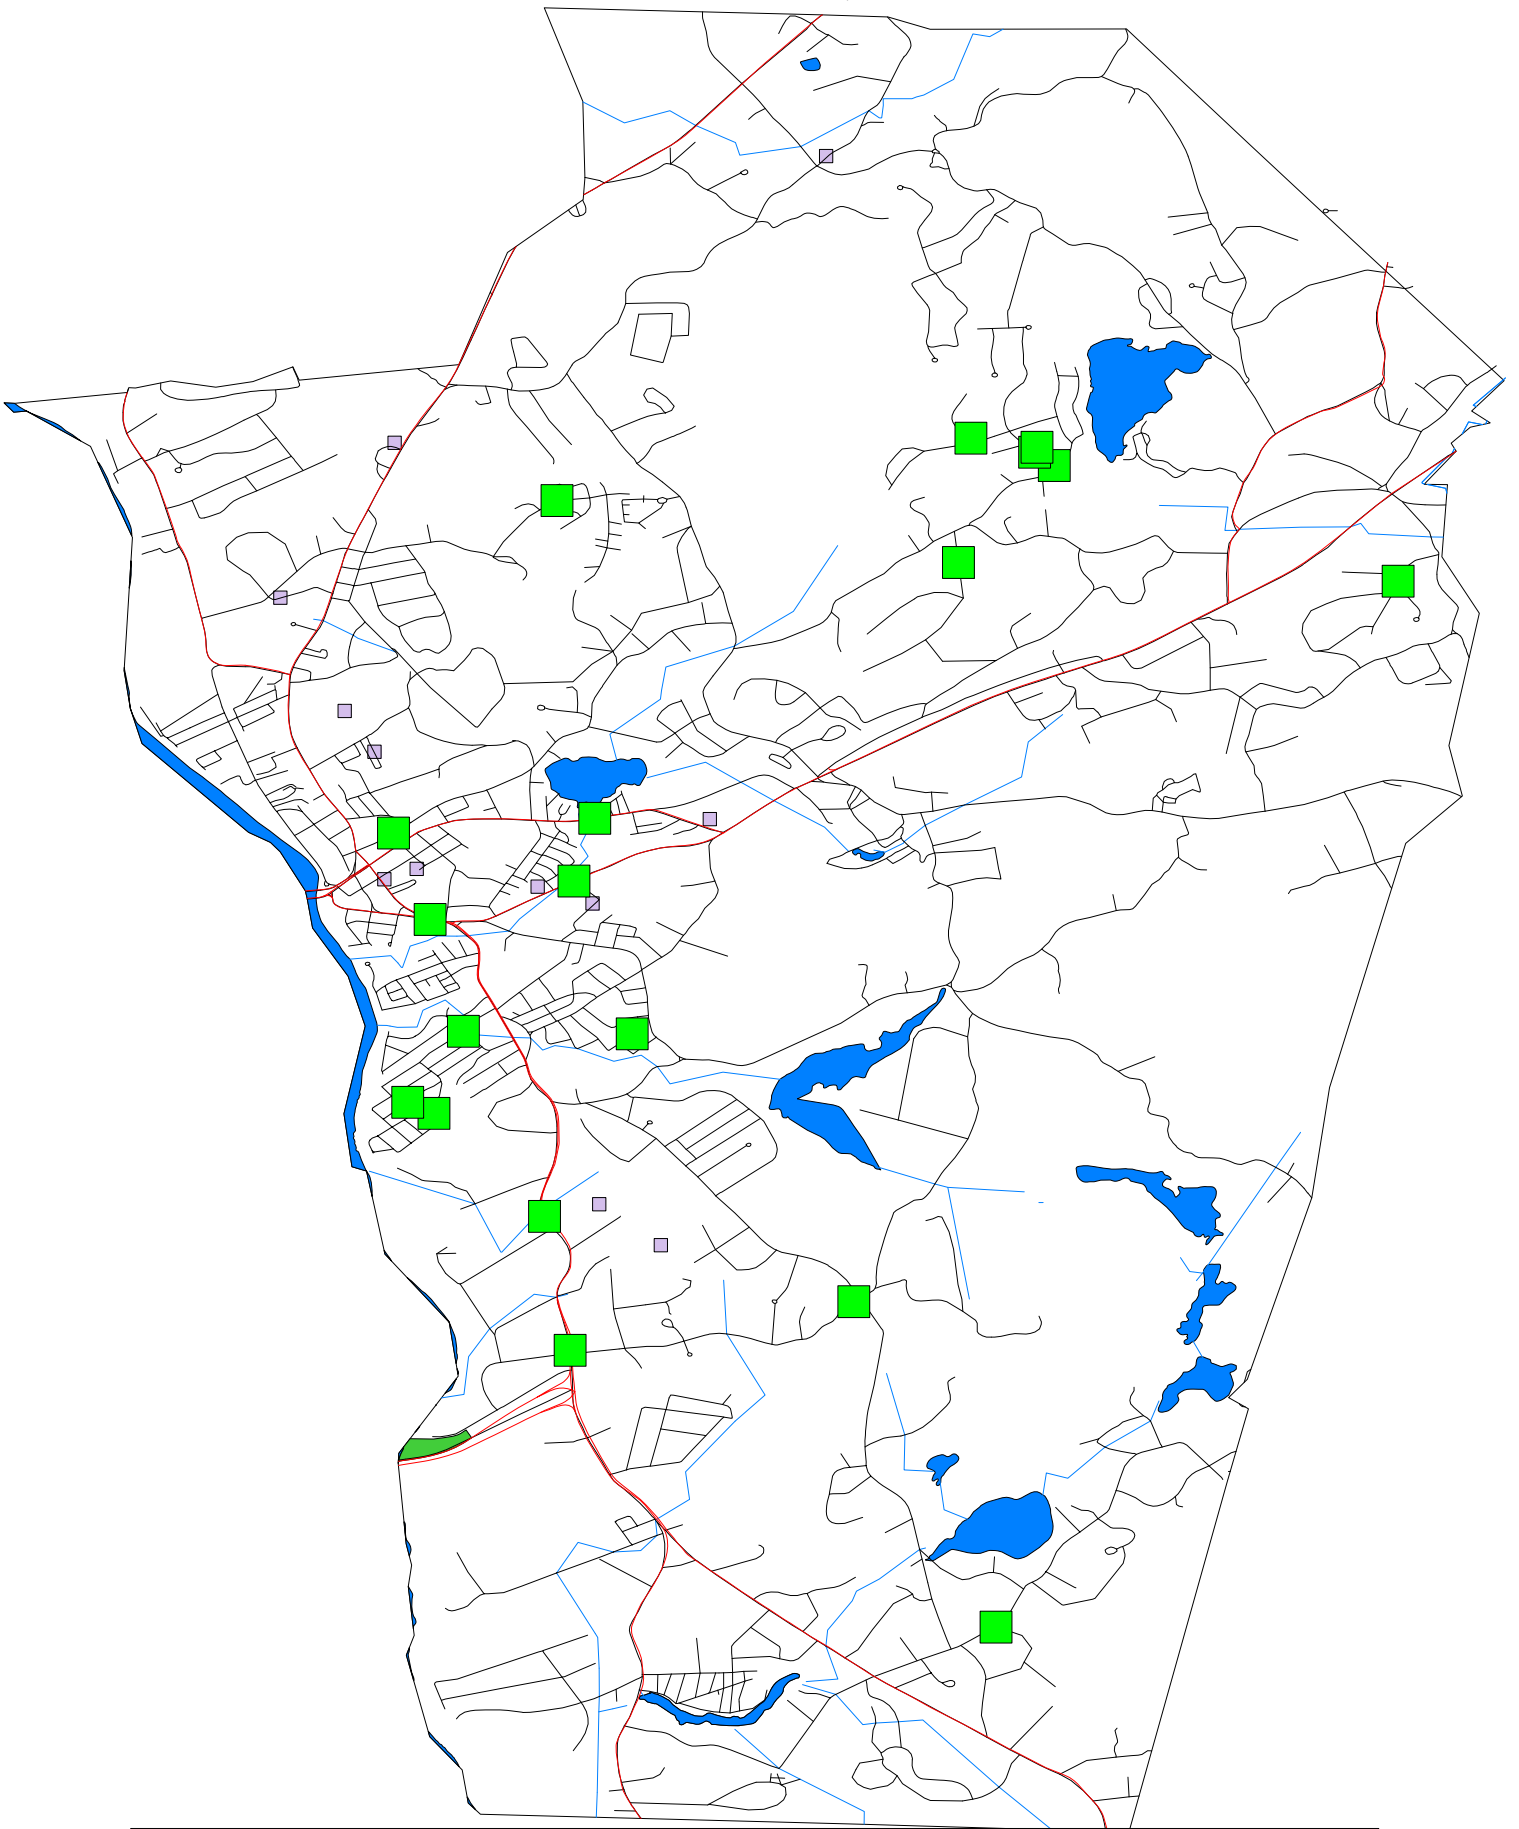

Hudson Police Department

All Criminal Mischief Calls

04/27/2011

Dec 1 thru Dec 31, 2010

Map Legend

Symbol	Description
■	Criminal Mischief Calls