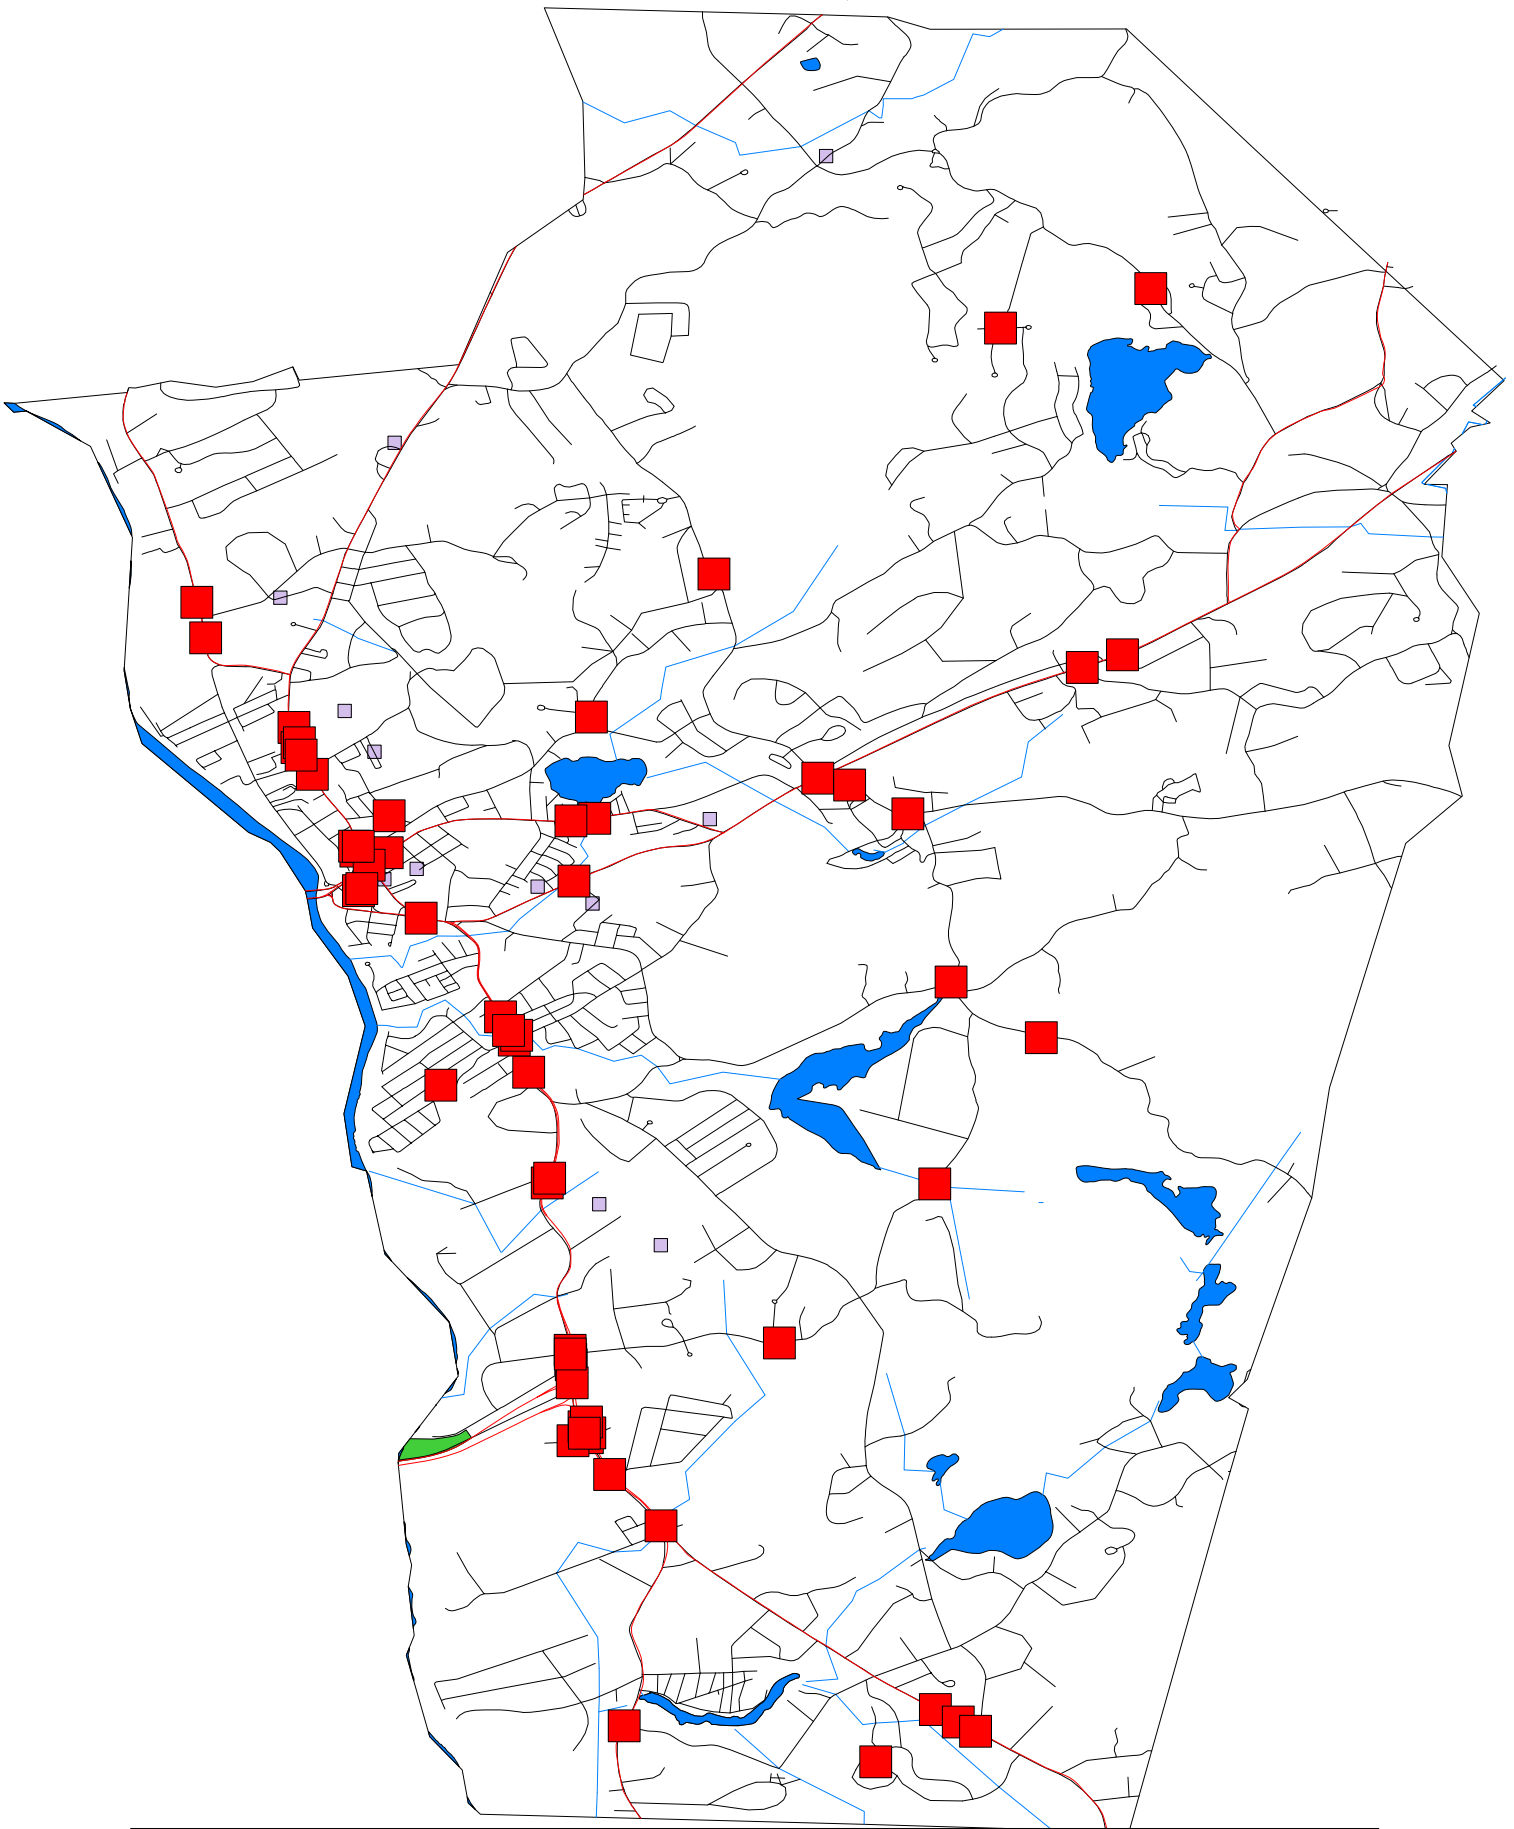

Hudson Police Department

Reportable MVAs

04/27/2011

Dec 1 thru Dec 31, 2010

Map Legend

Symbol	Description
■	Reportable MVAs