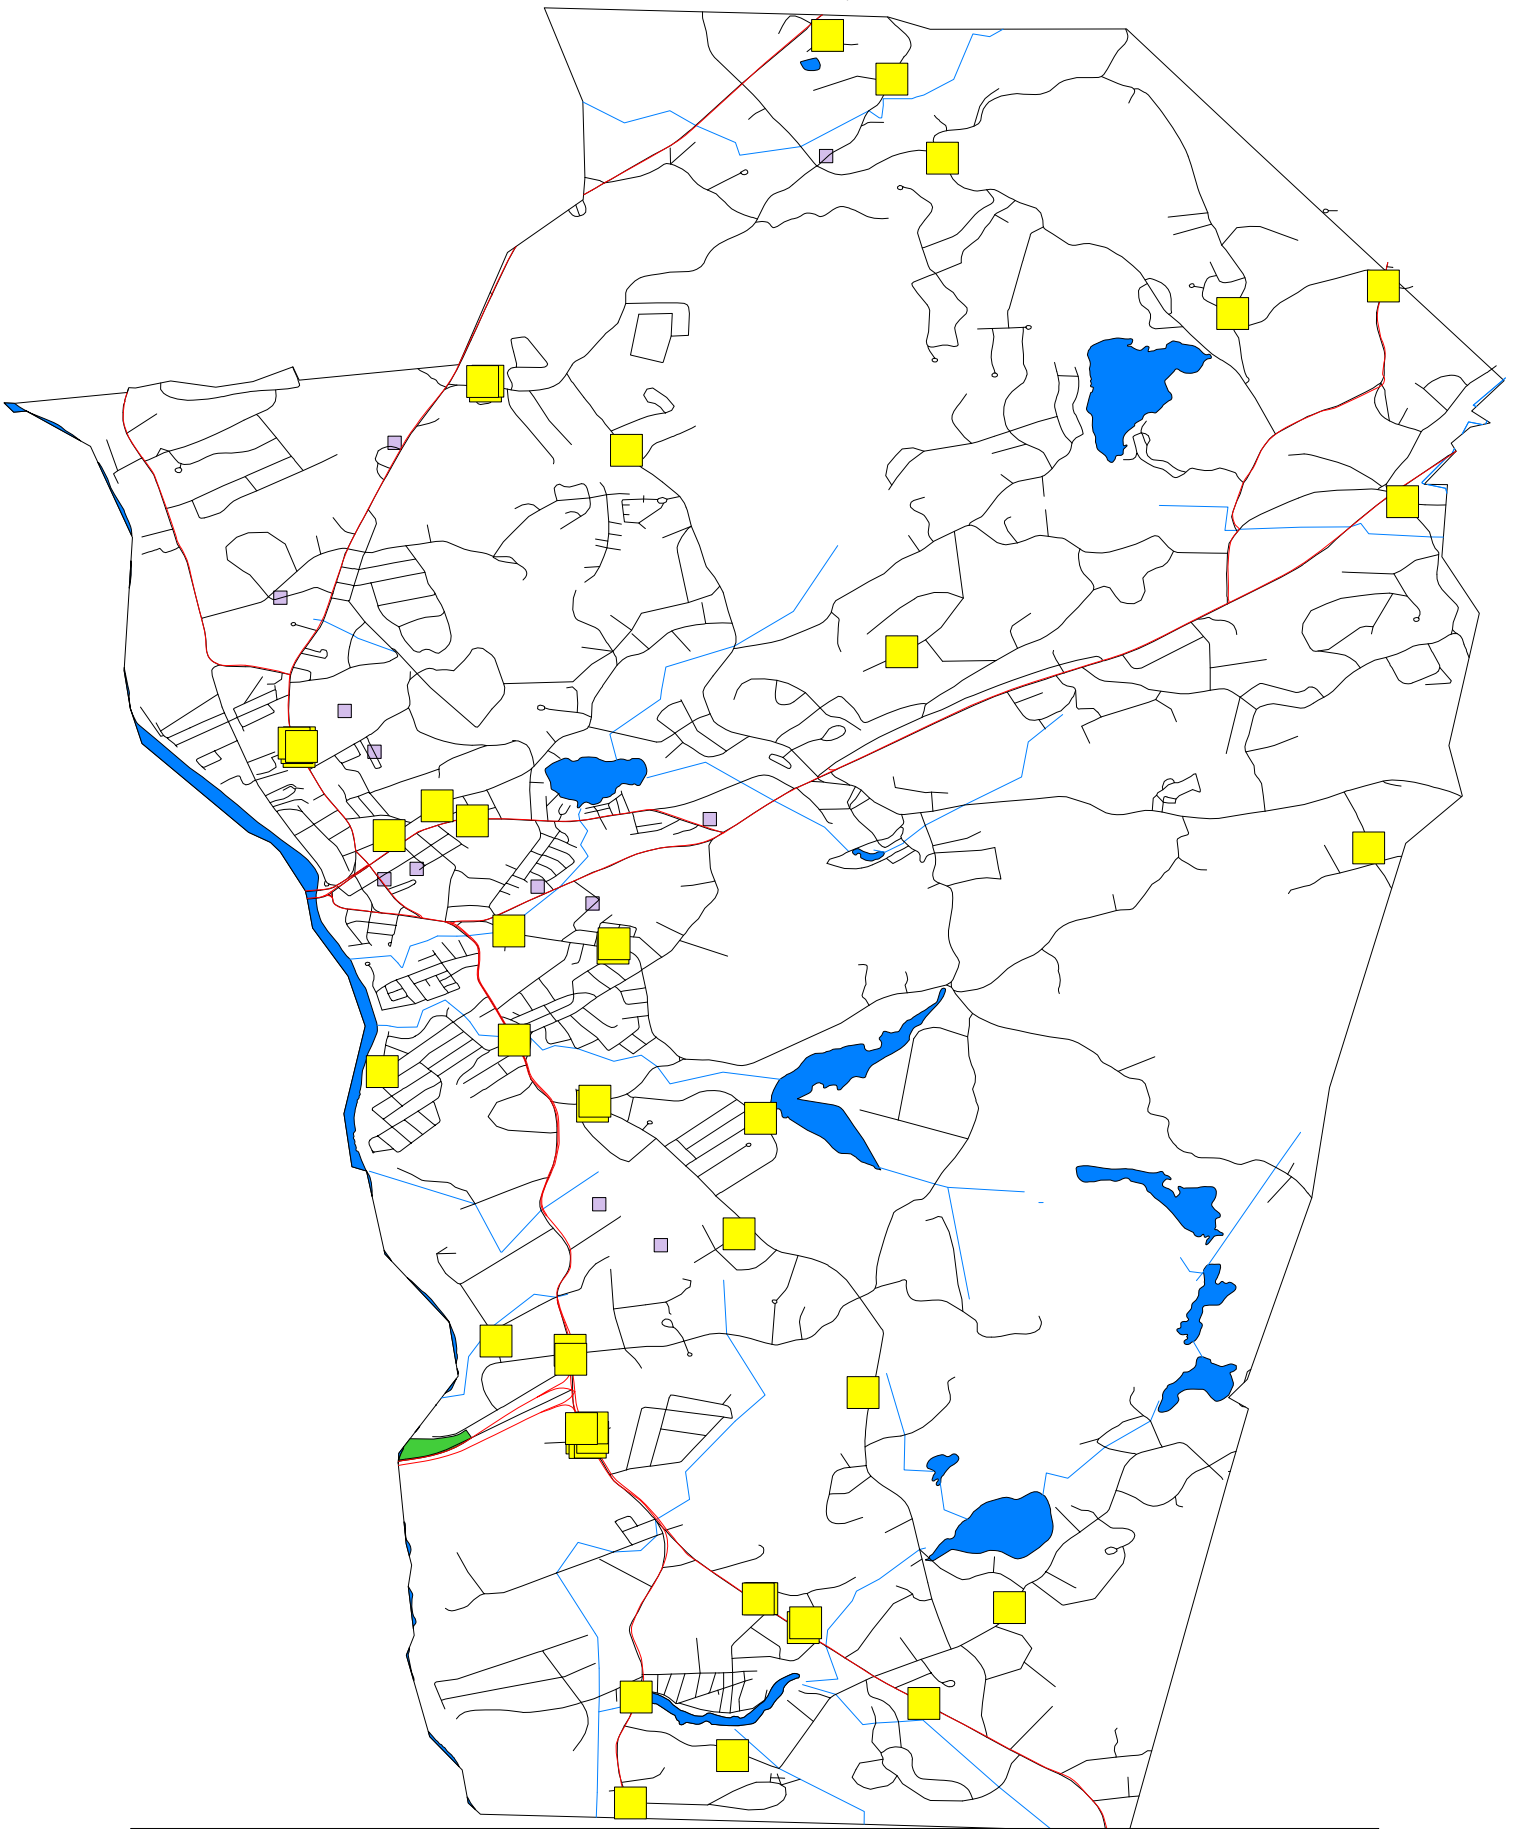

Hudson Police Department

All Theft Calls

04/27/2011

Dec 1 thru Dec 31, 2010

Map Legend	
Symbol	Description
■	Theft Calls