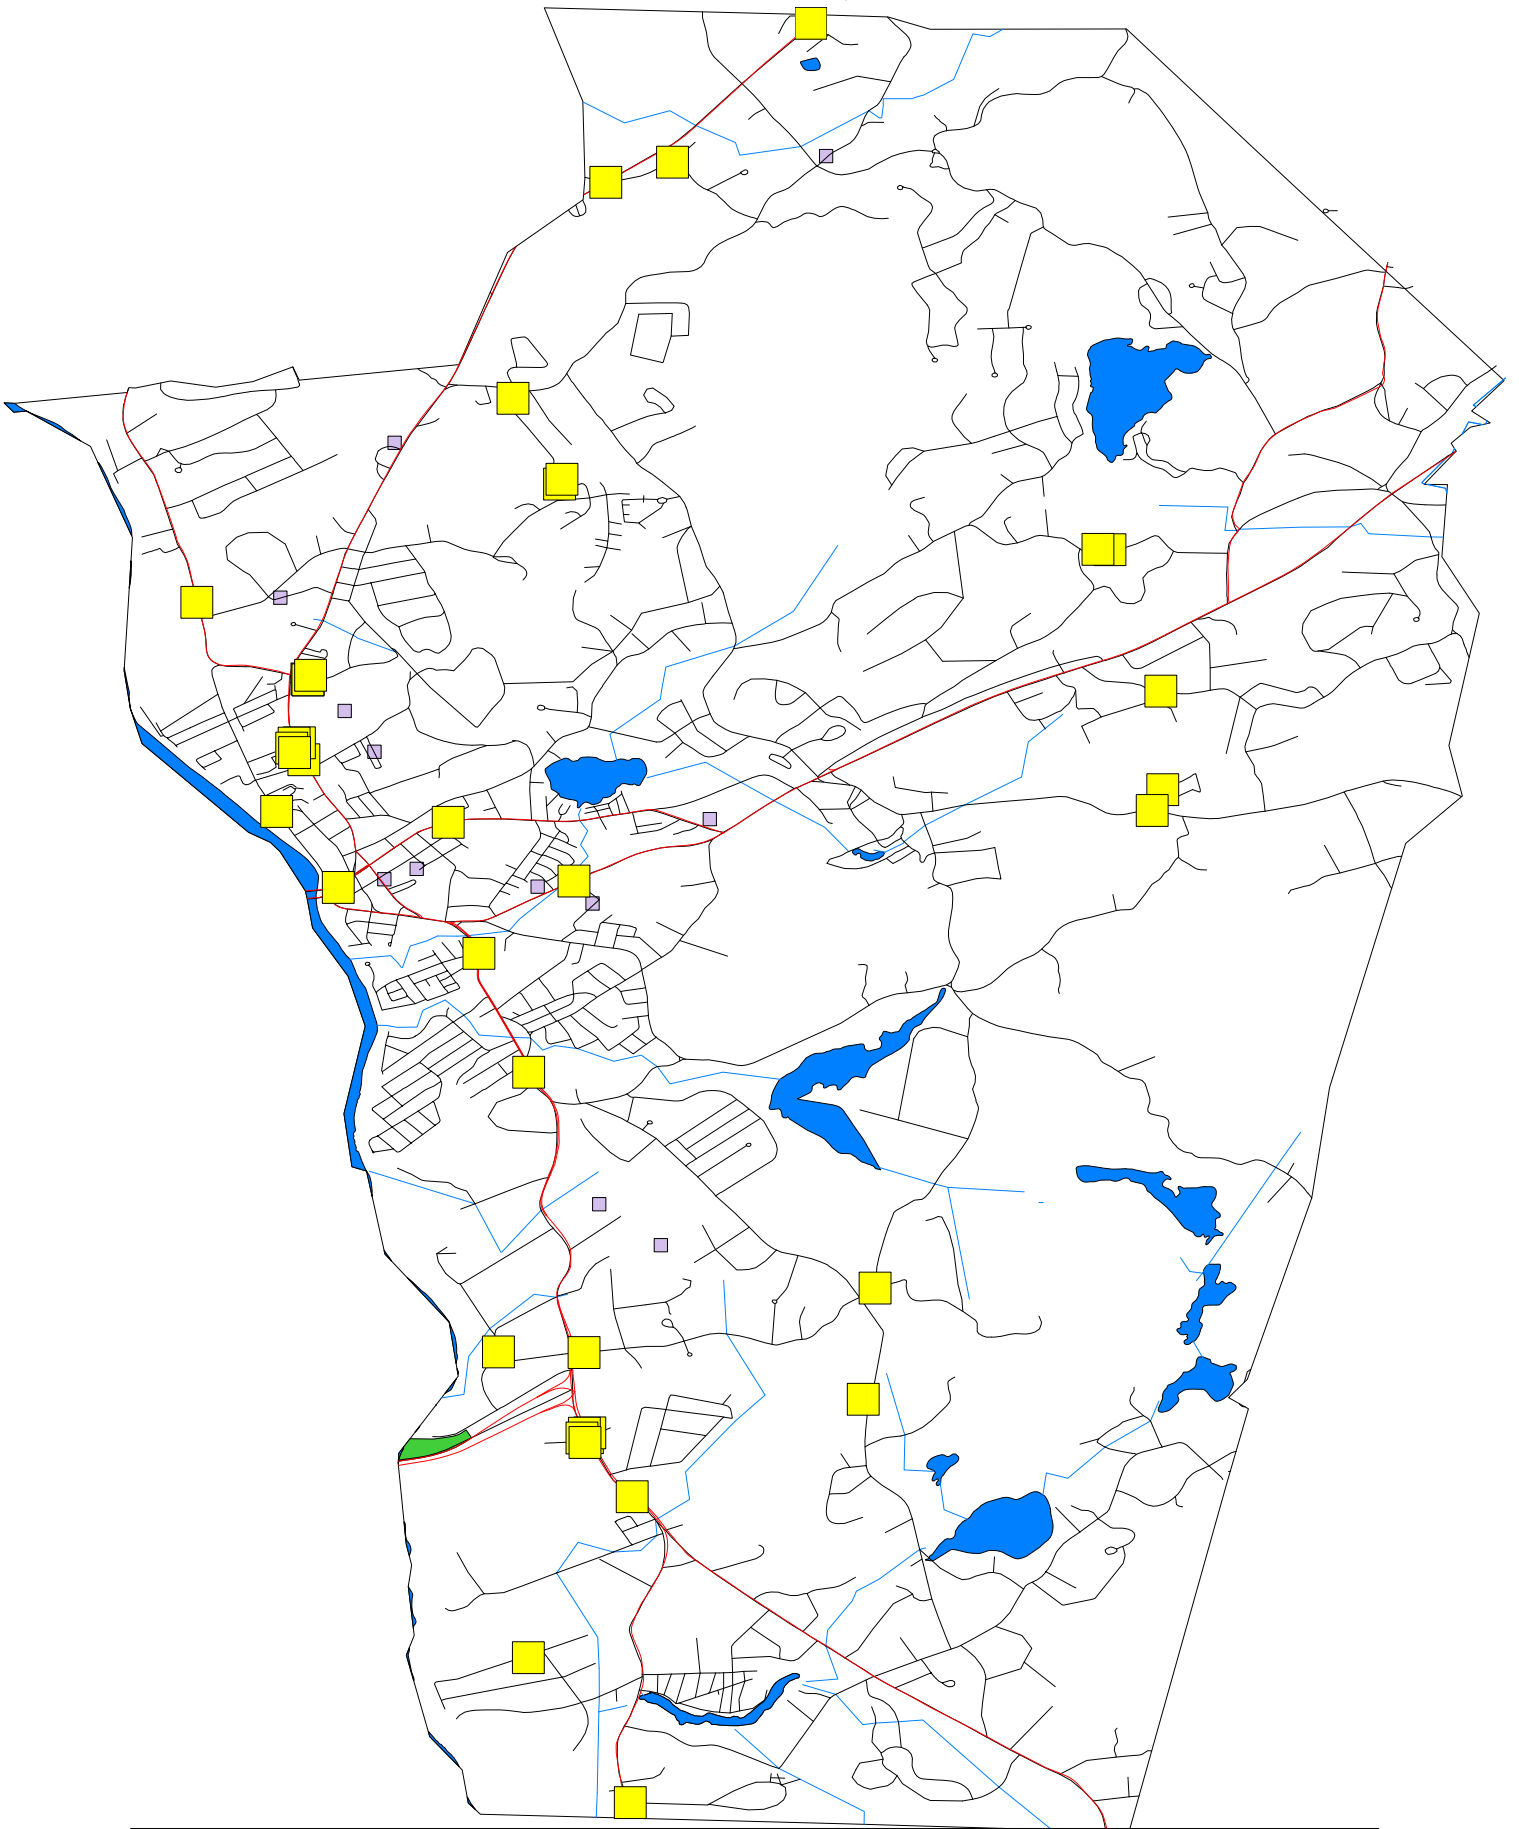

Hudson Police Department

All Theft Calls

04/14/2011

Feb 1 thru Feb 28, 2011

Map Legend

Symbol	Description
■	All Theft Calls