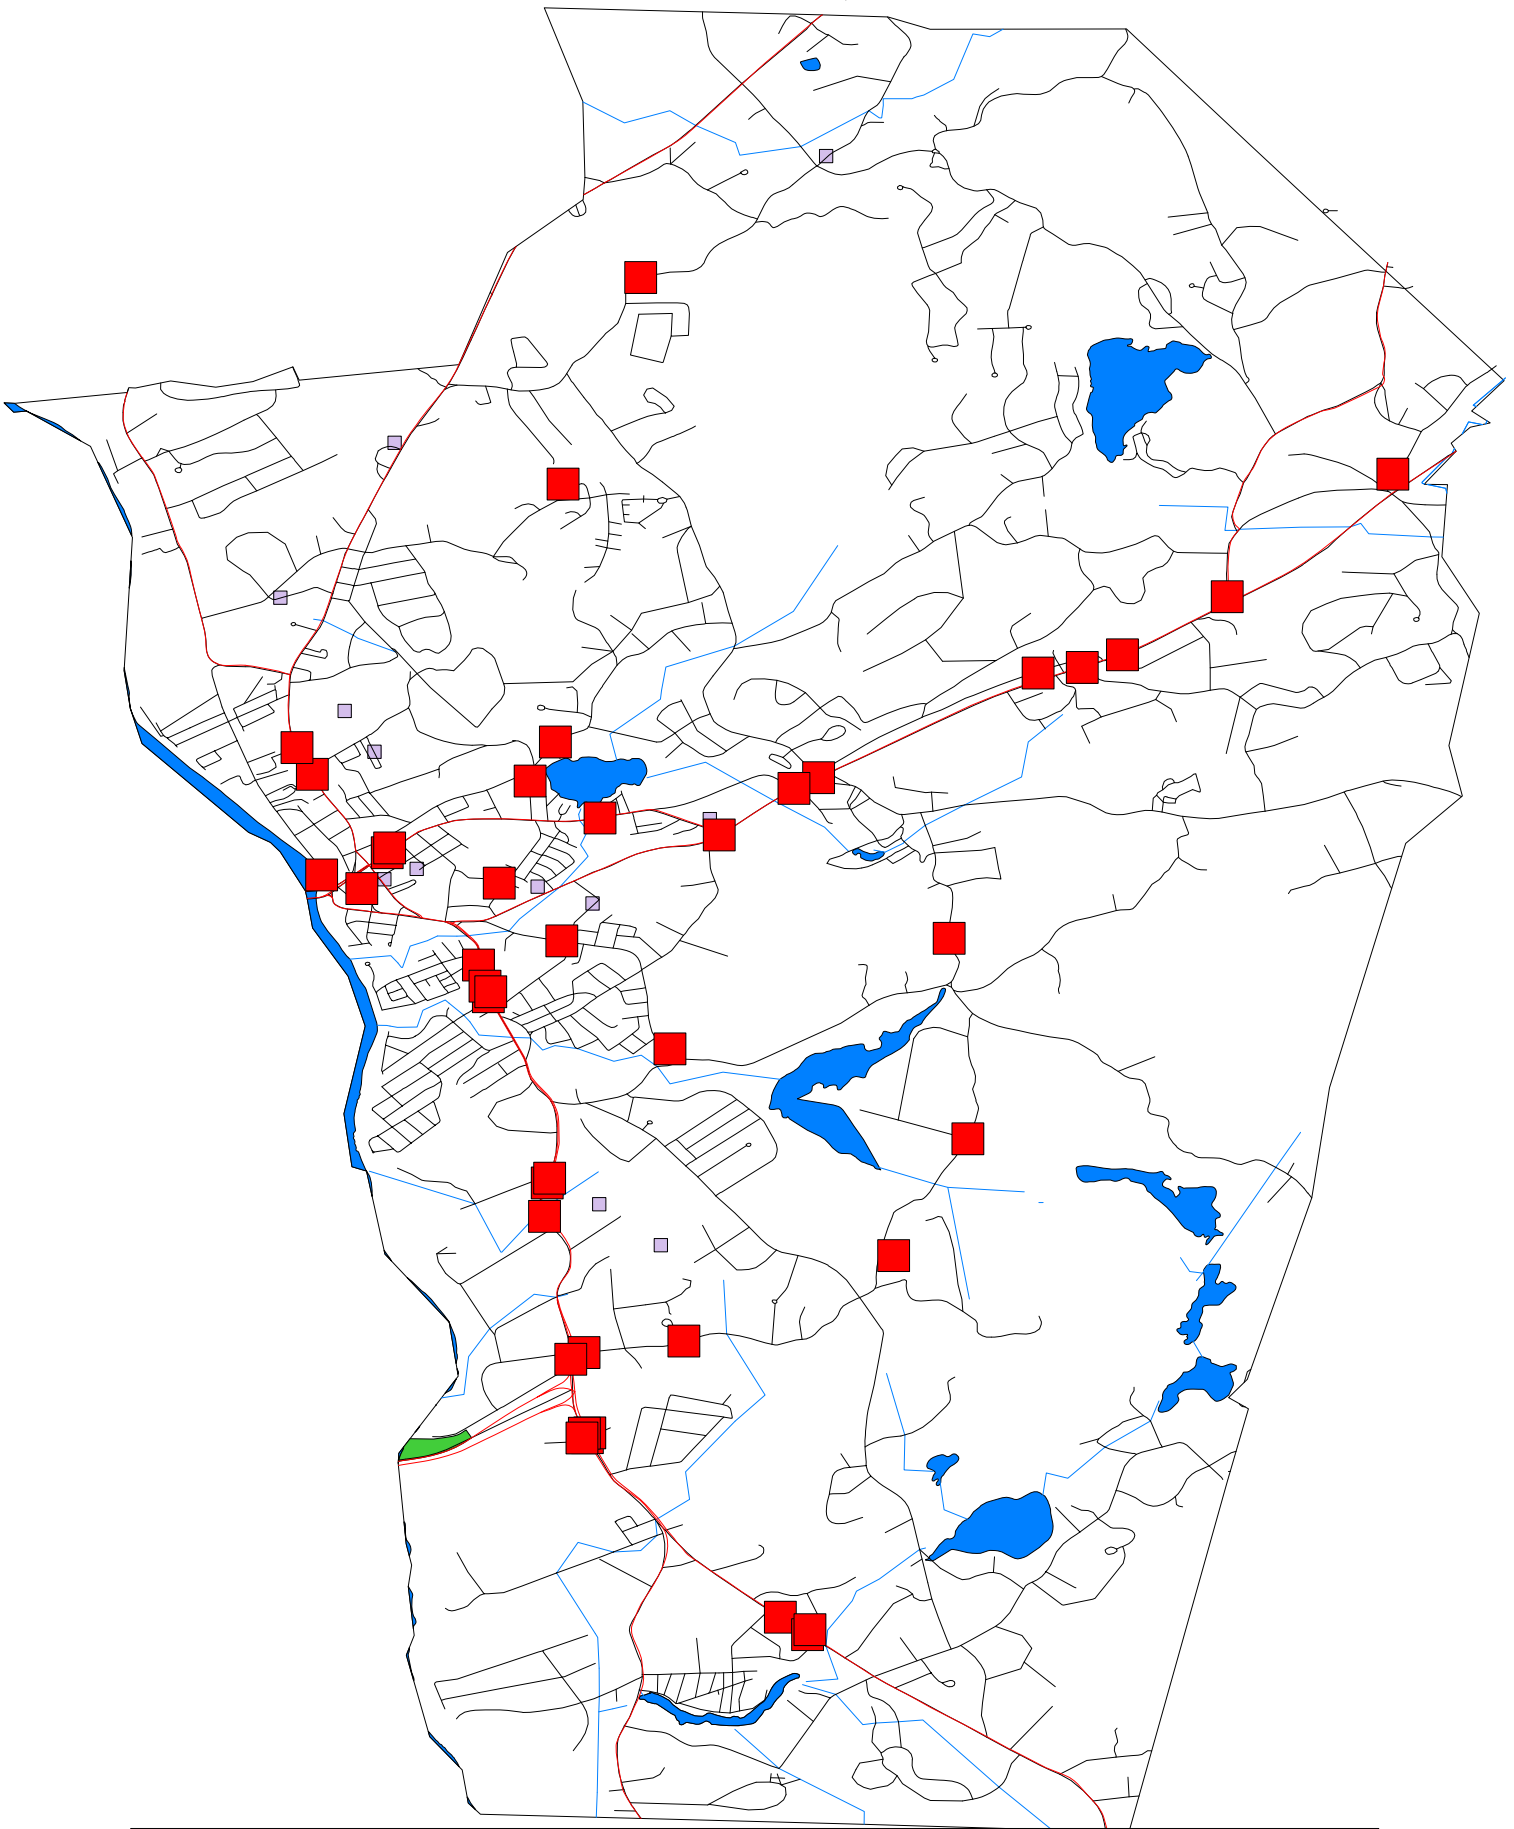

# Hudson Police Department

## Reportable MVAs

04/14/2011

Feb 1 thru Feb 28, 2011

### Map Legend

Symbol	Description
■	Reportable MVAs