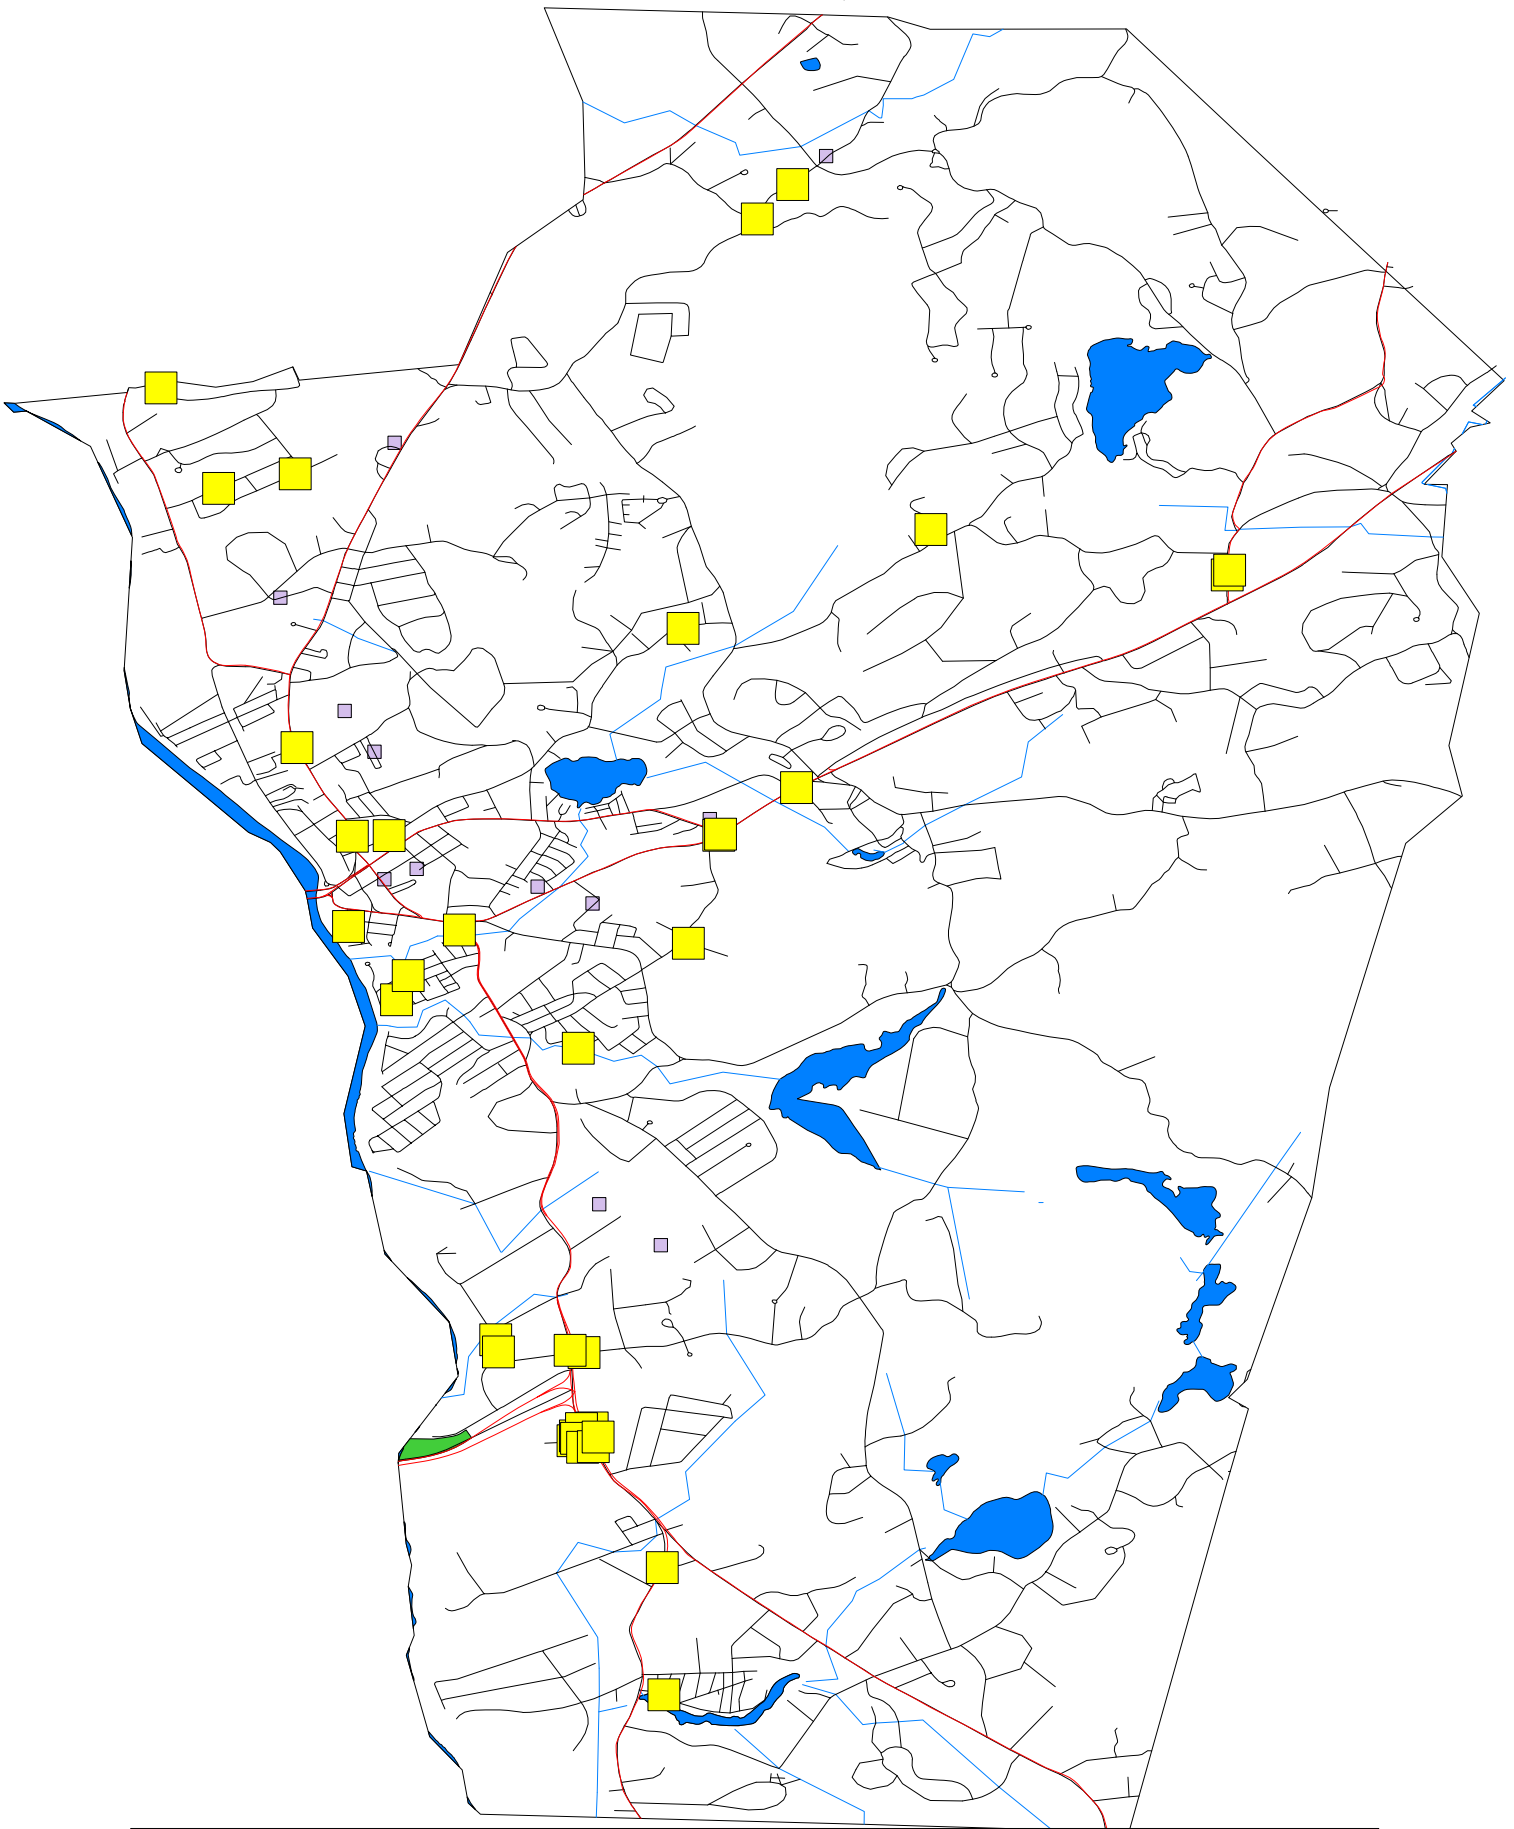

Hudson Police Department

All Theft Calls

04/14/2011

Jan 1 thru Jan 31, 2011

Map Legend

Symbol	Description
■	All Theft Calls