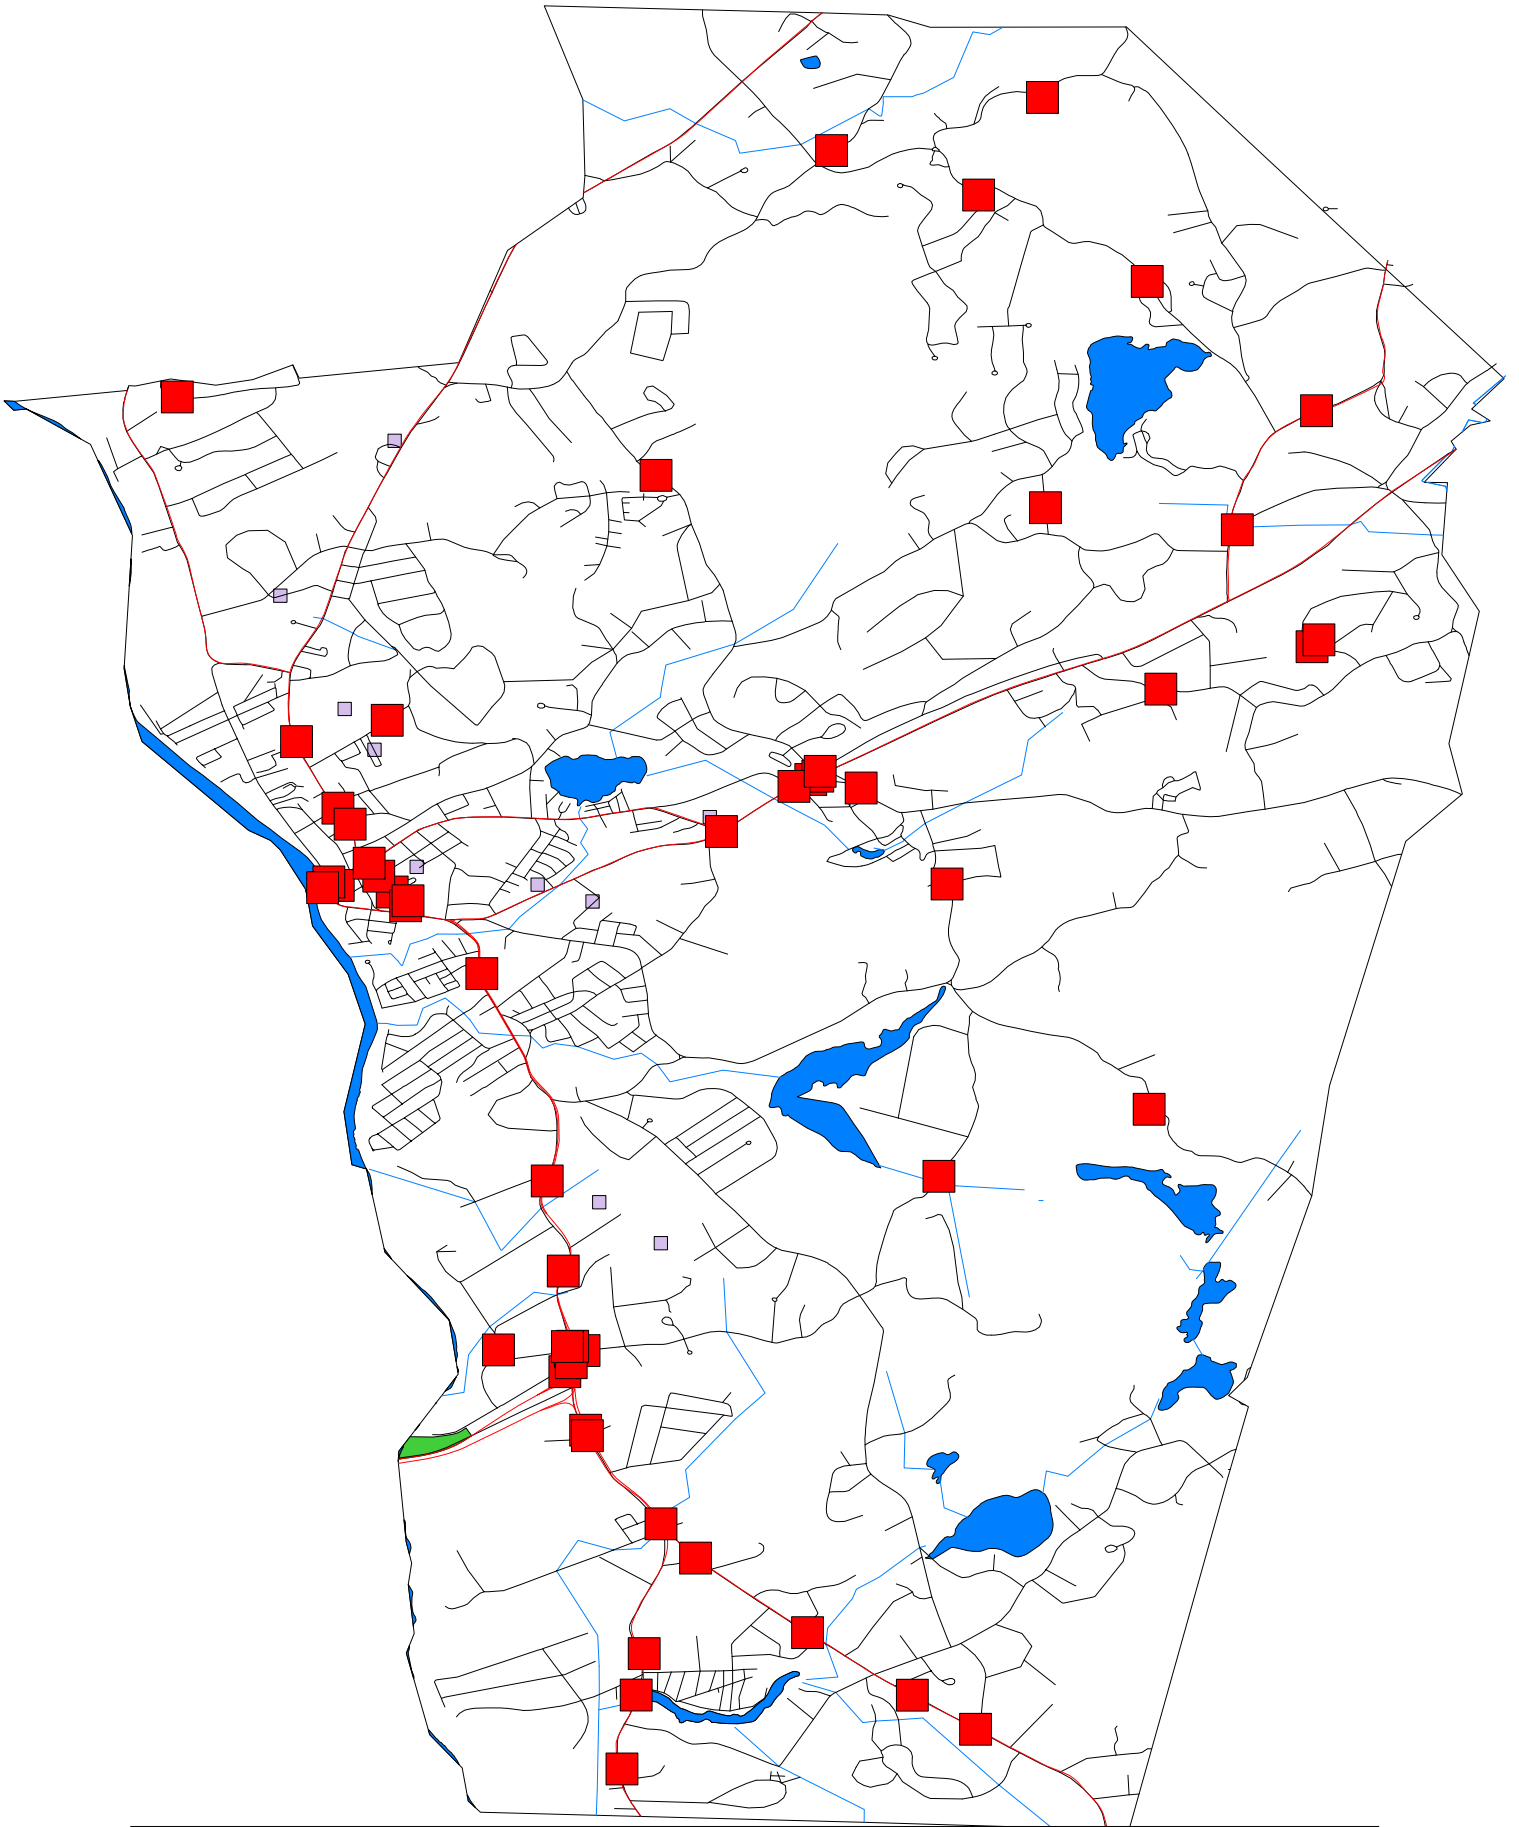

Hudson Police Department

Reportable MVAs

04/14/2011

January 1 thru January 31, 2011

Map Legend

Symbol	Description
■	Reportable MVAs