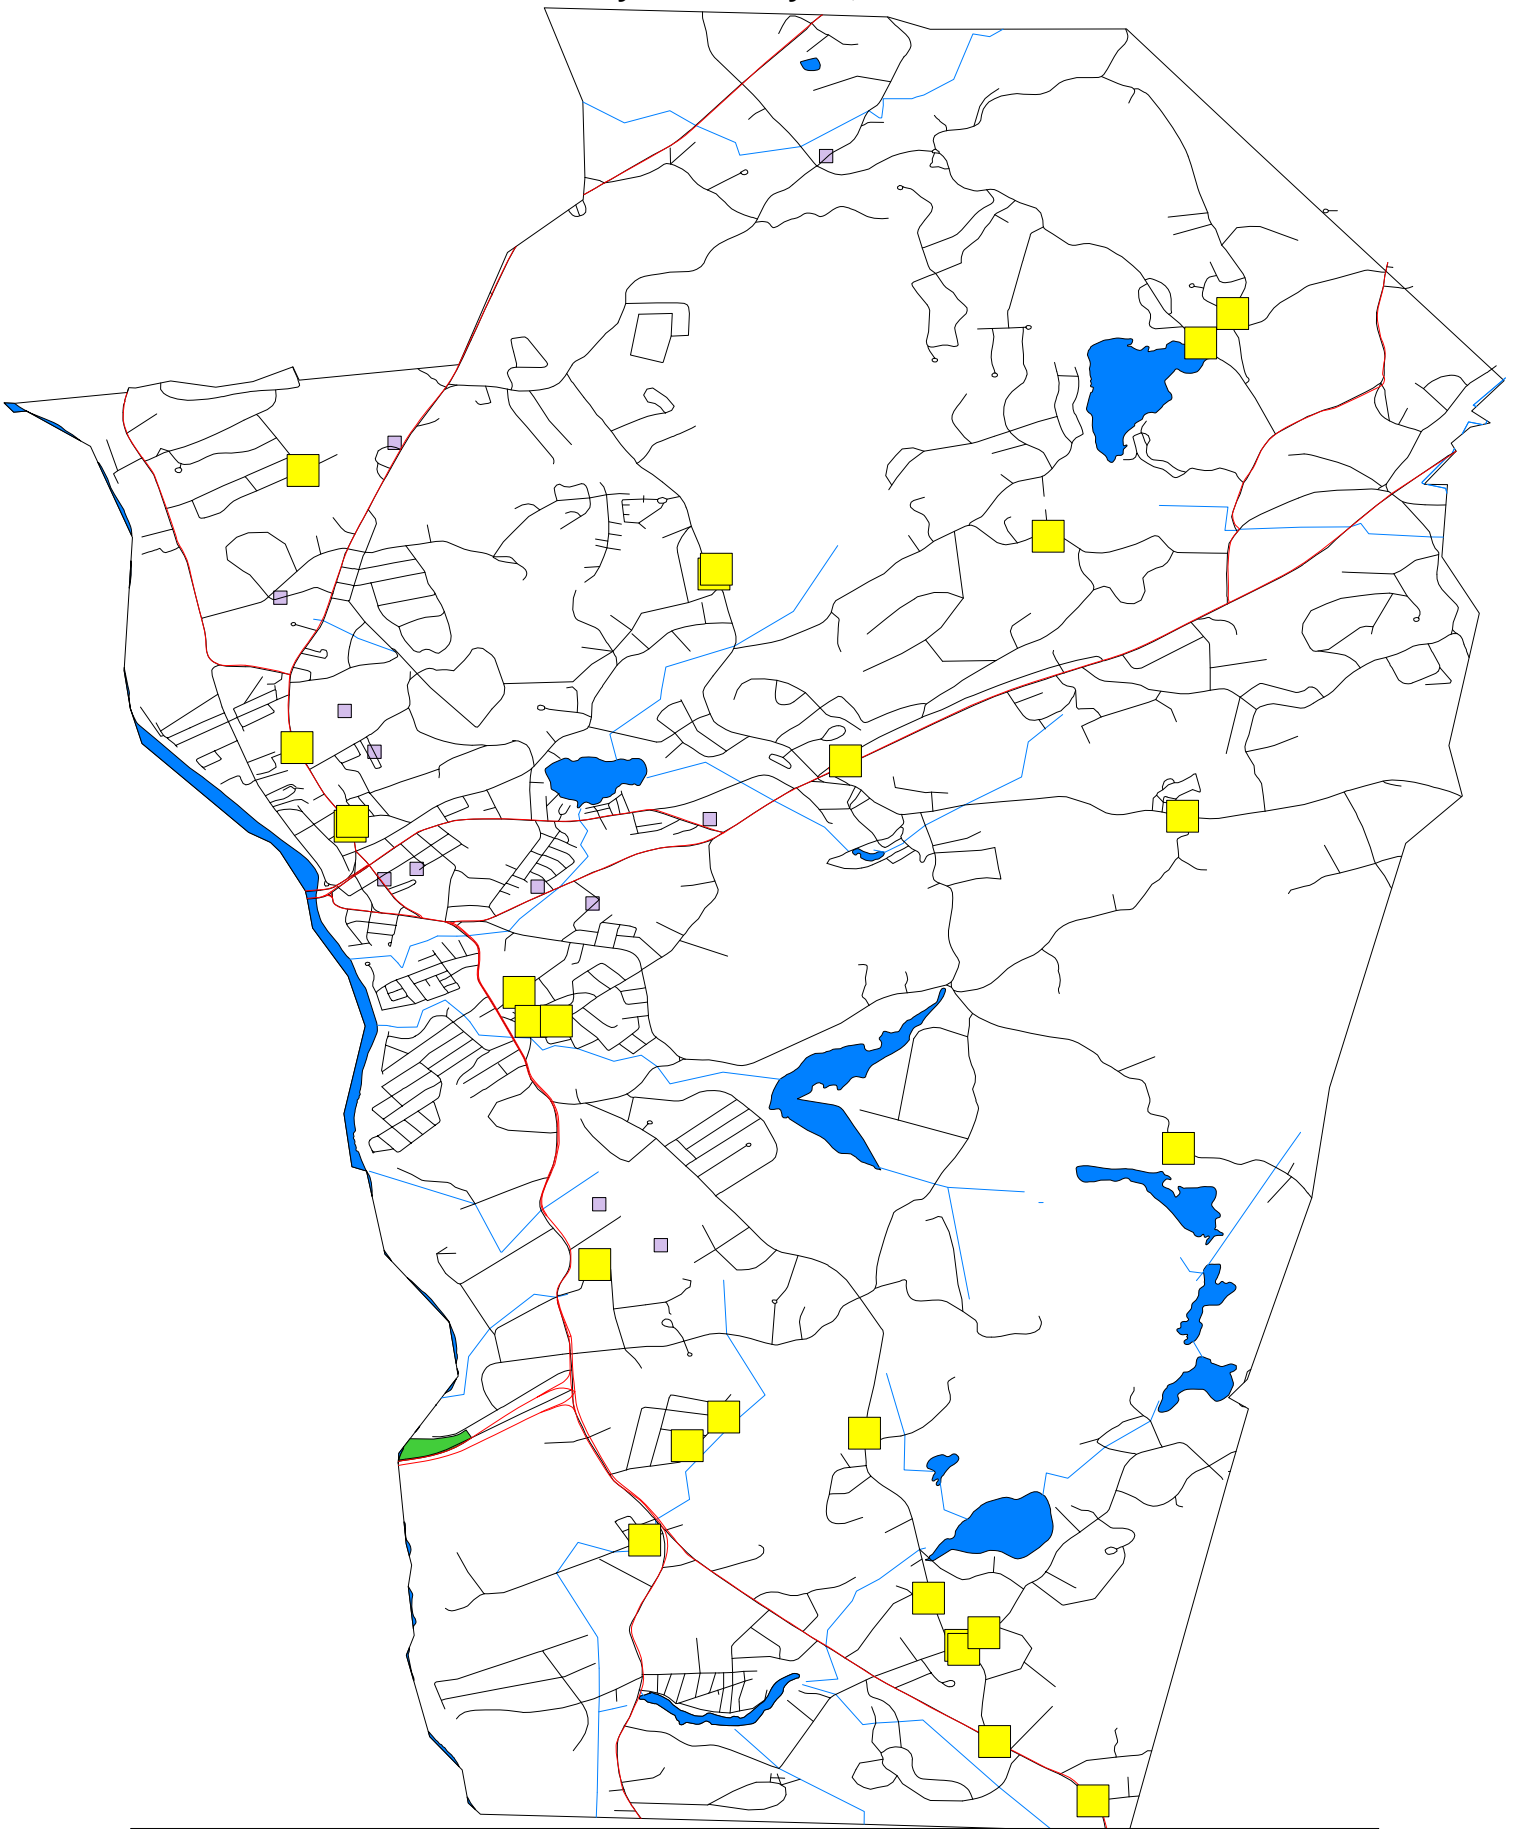

# Hudson Police Department

All Theft Calls

04/14/2011

July 1 thru July 31, 2010

## Map Legend

Symbol	Description
■	All Criminal Mischief Calls