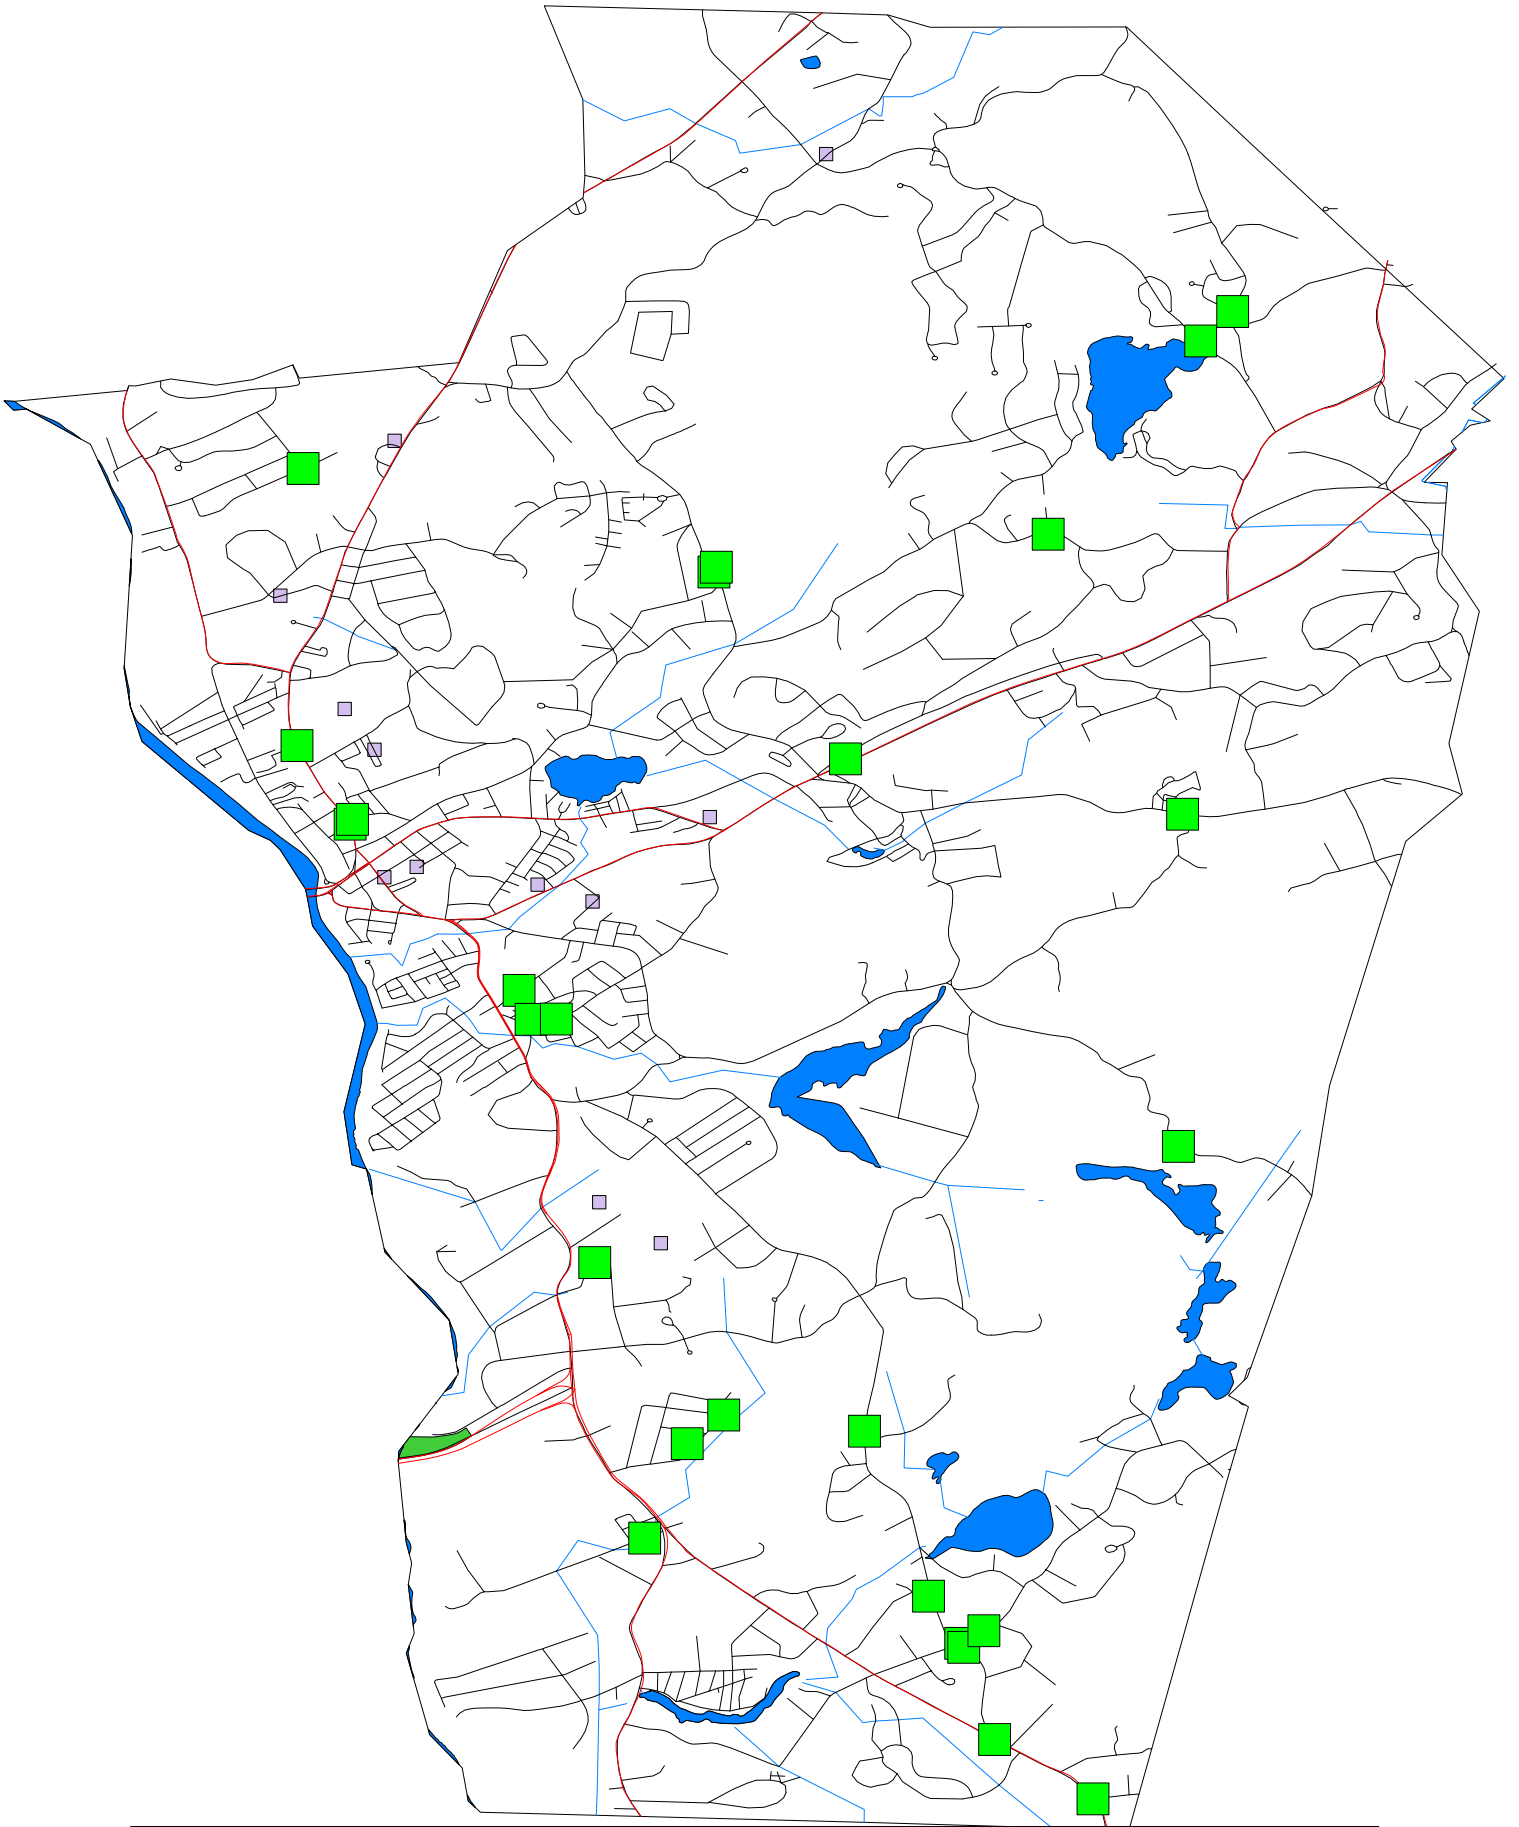

Hudson Police Department

All Criminal Mischief Calls

04/14/2011

July 1 thru July 31, 2010

Map Legend

Symbol	Description
■	All Criminal Mischief Calls