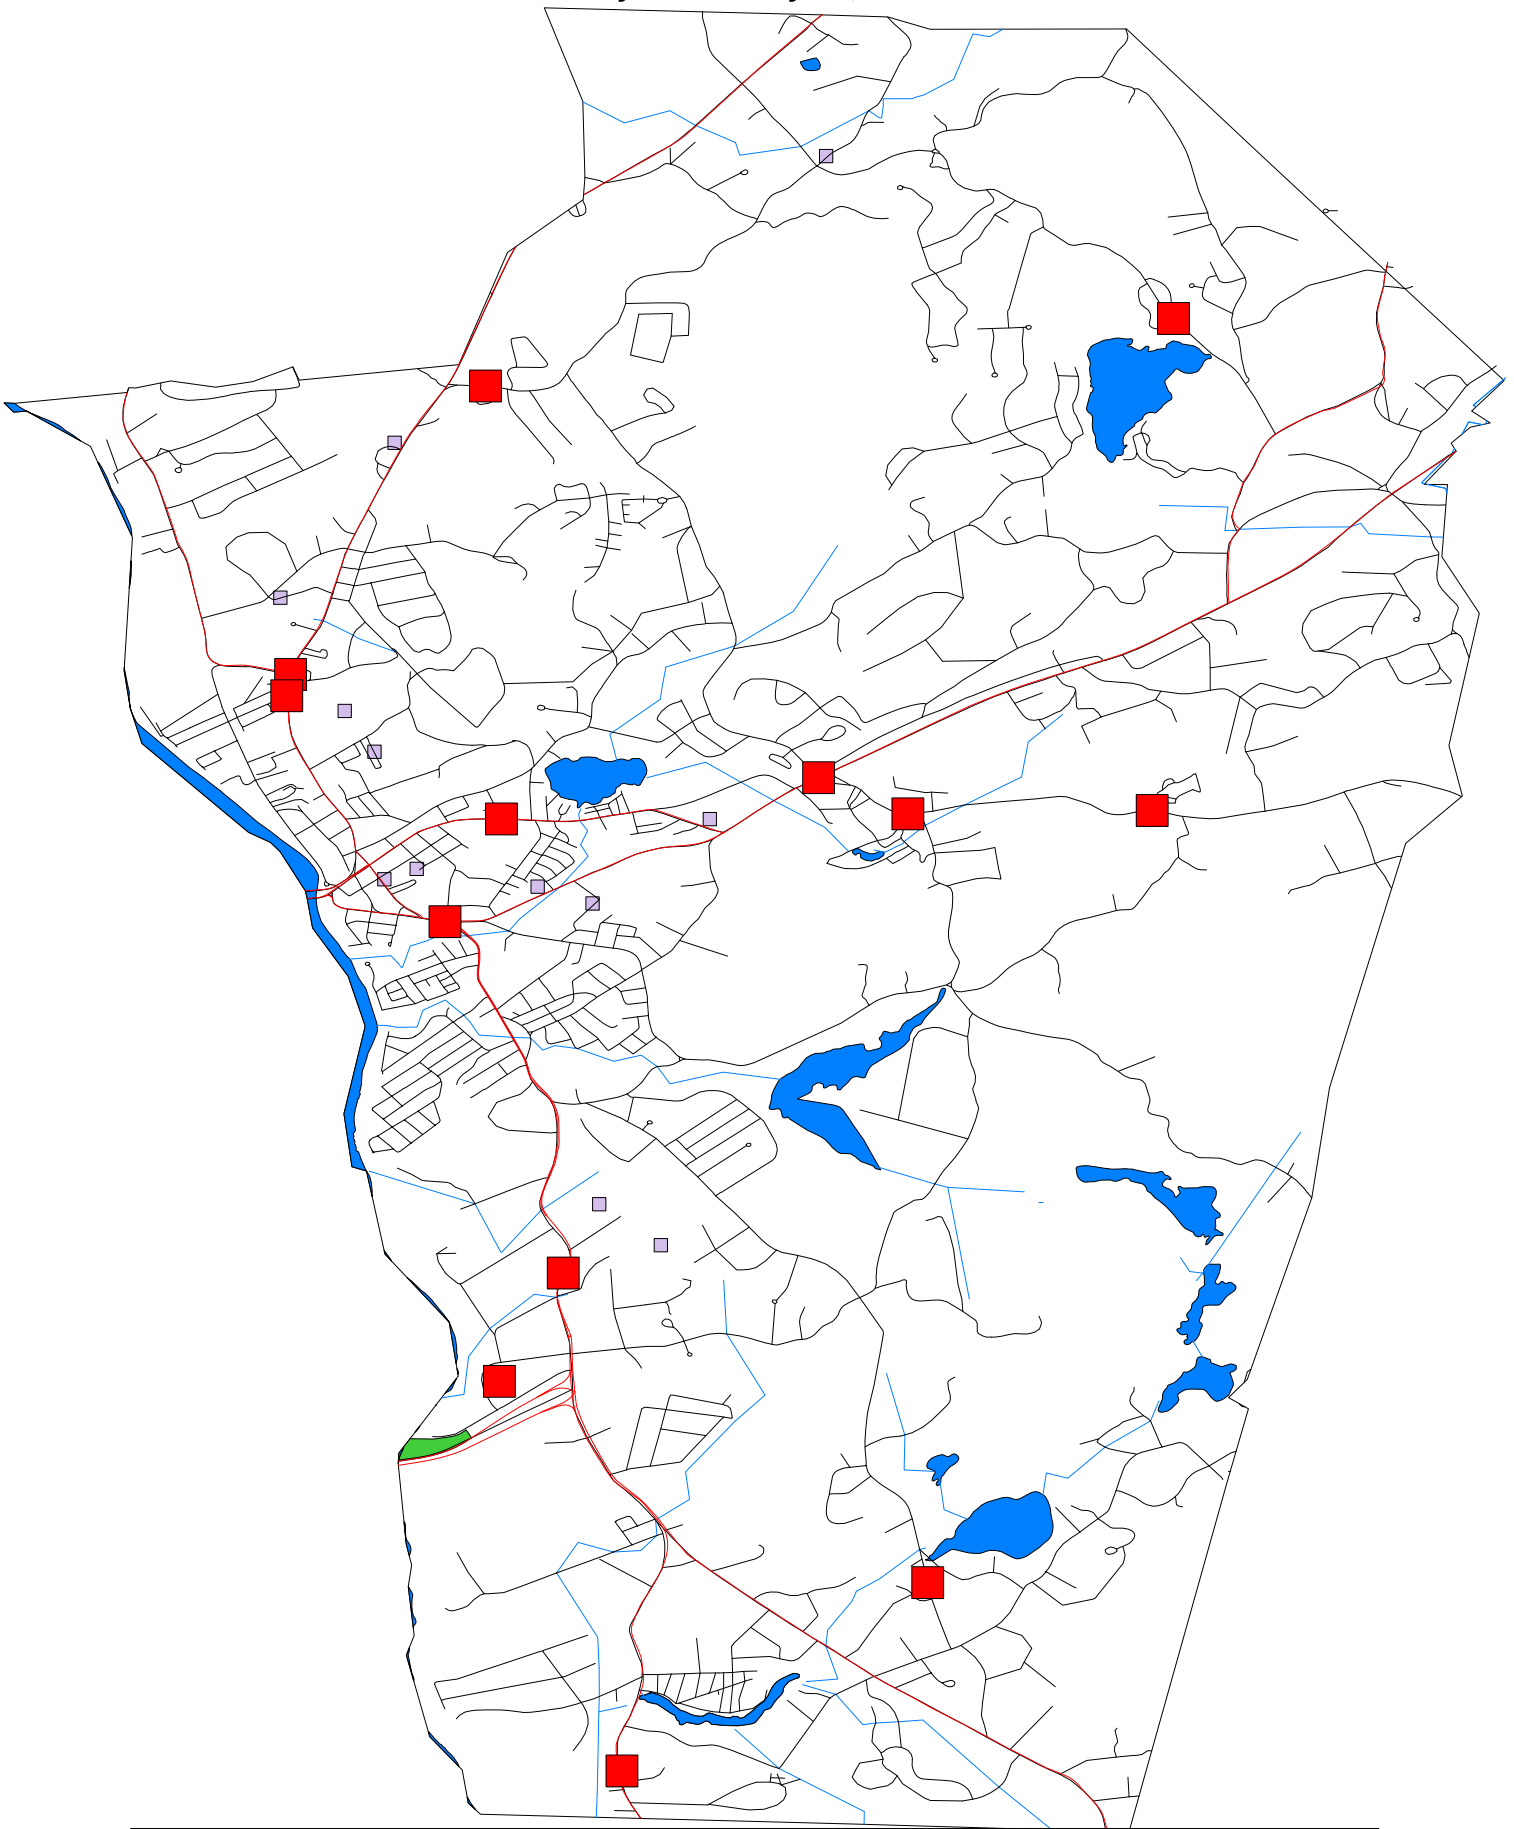

# Hudson Police Department

## Reportable MVAs

04/14/2011

July 1 thru July 31, 2010

### Map Legend

Symbol	Description
■	Reportable MVAs