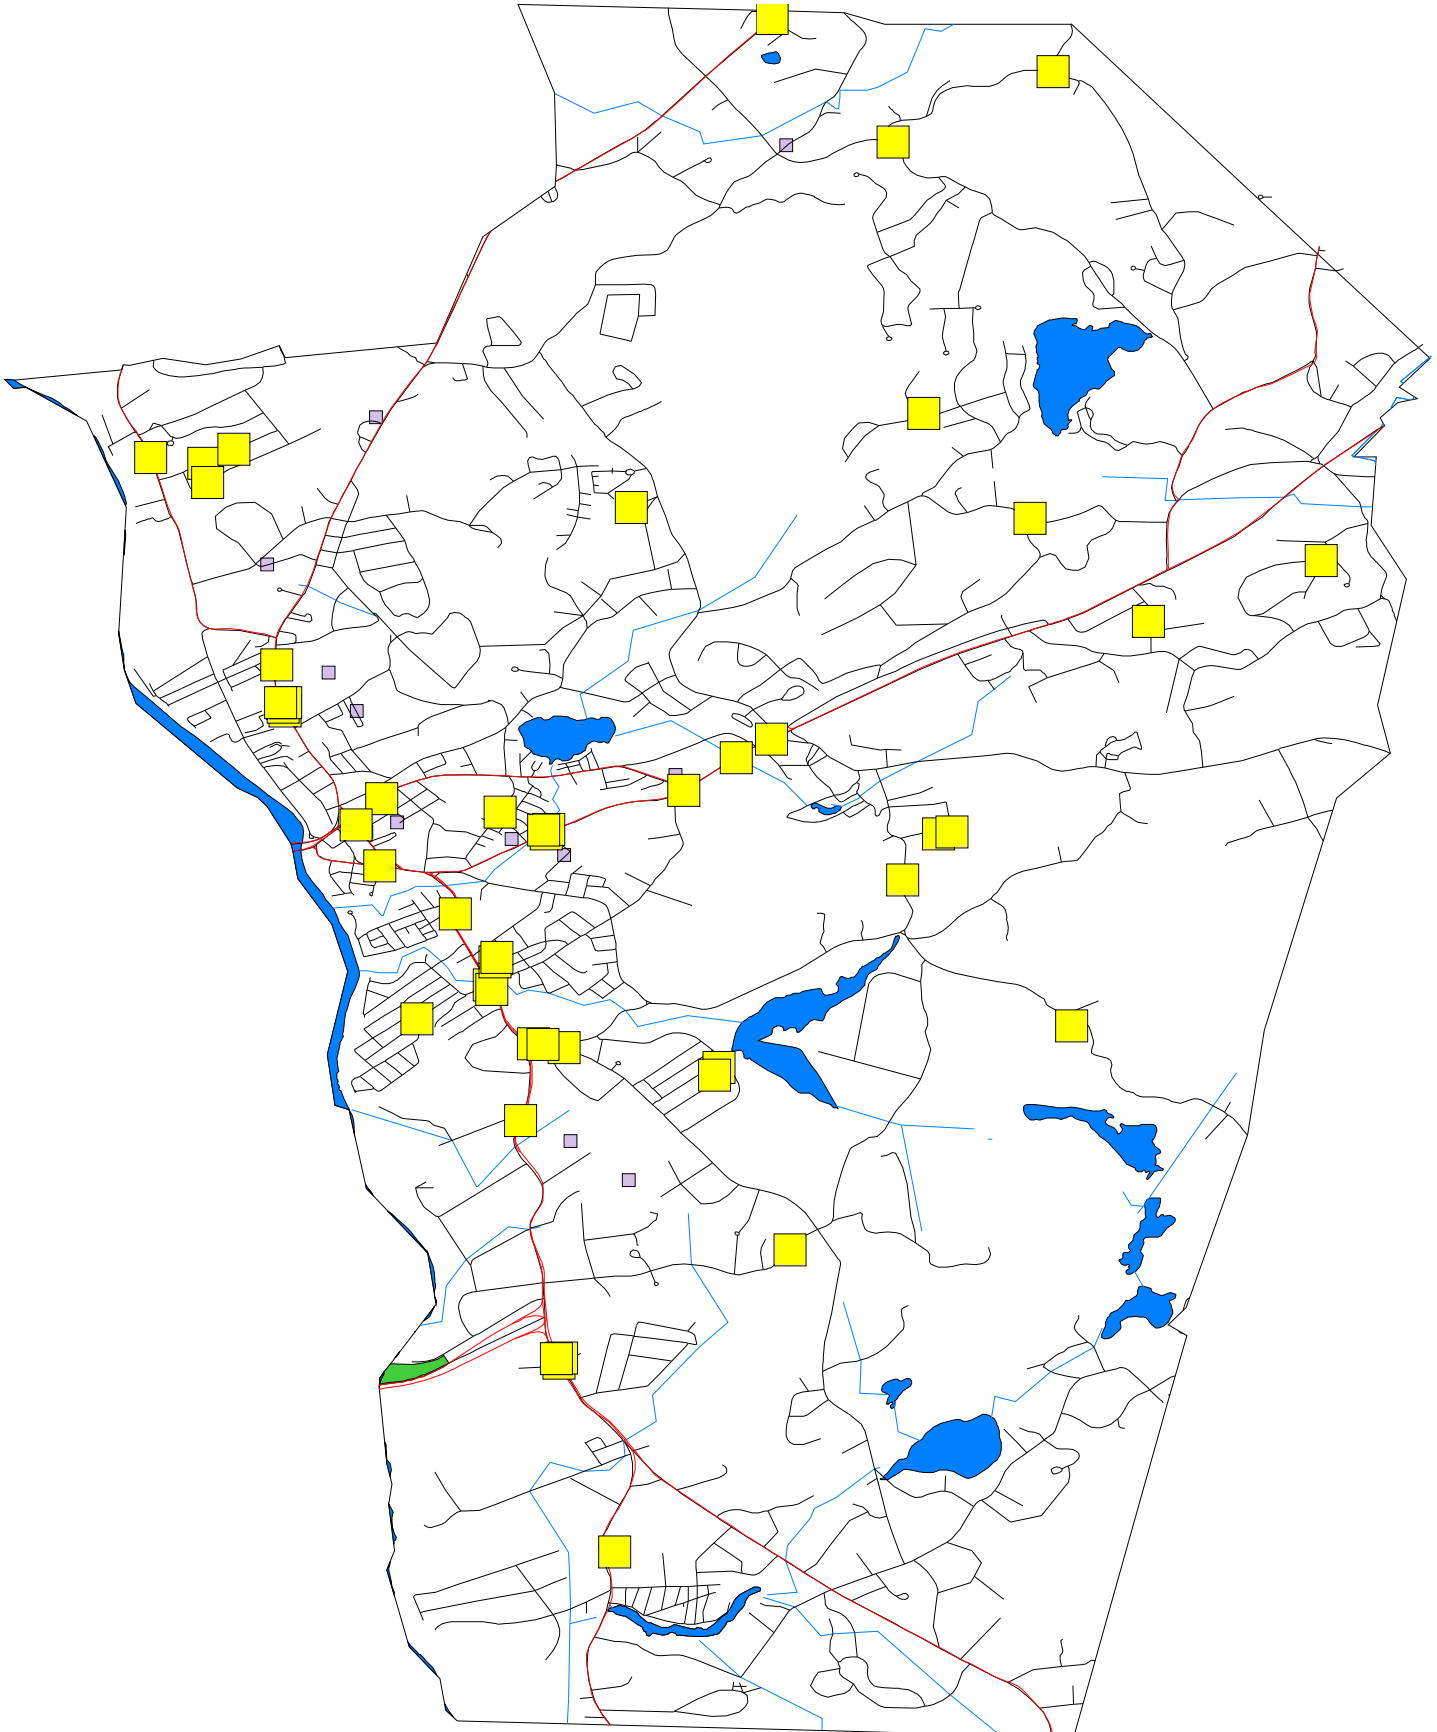

Hudson Police Department

All Theft Calls

08/06/2010

Jun 1 thru Jun 30, 2010

Map Legend

Symbol	Description
%	All Theft Calls