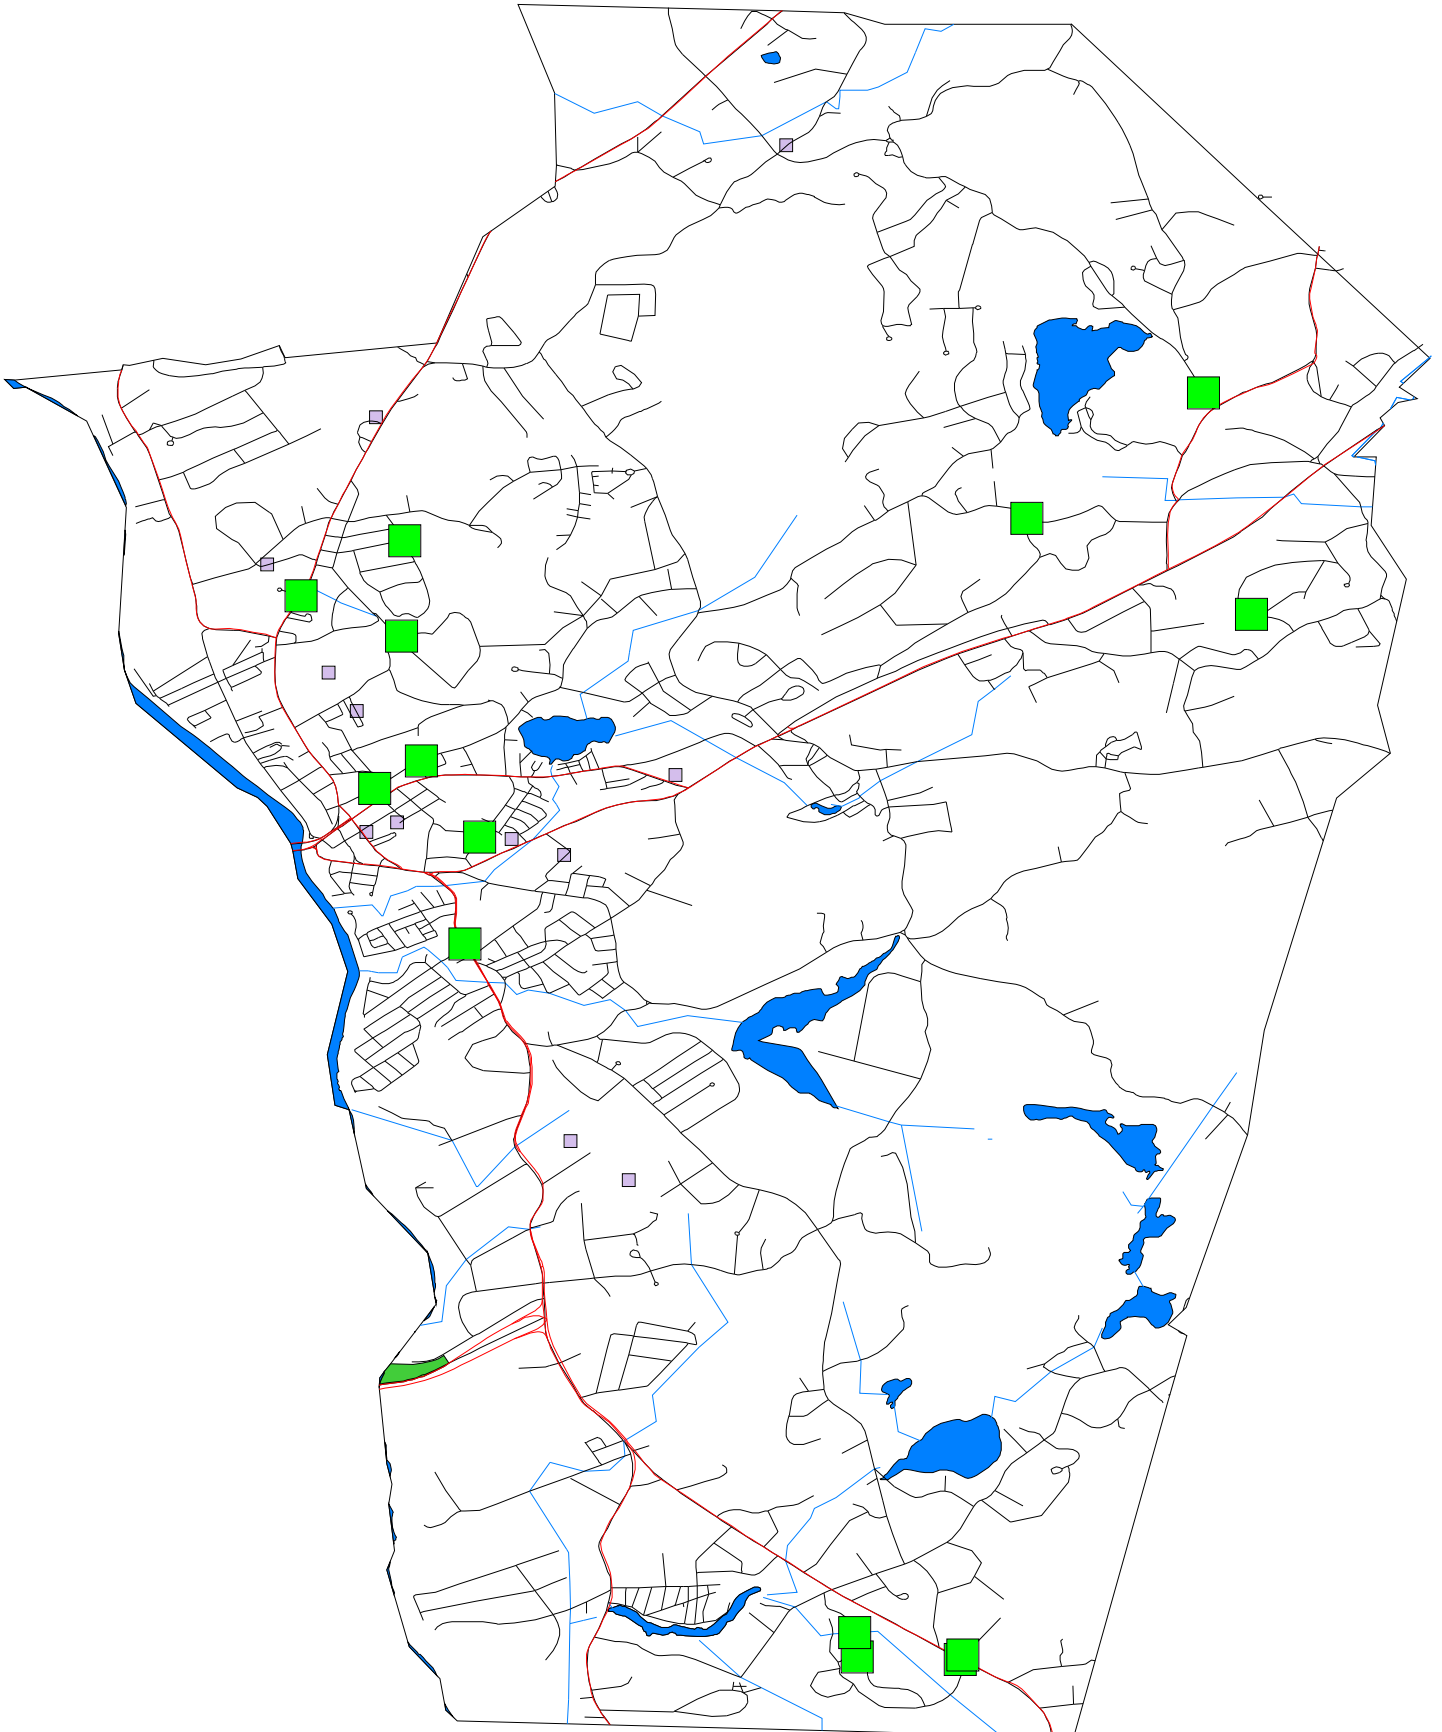

# Hudson Police Department

All Criminal Mischief Calls

08/06/2010

Jun 1 thru Jun 30, 2010

## Map Legend

Symbol	Description
%	All Criminal Mischief Calls