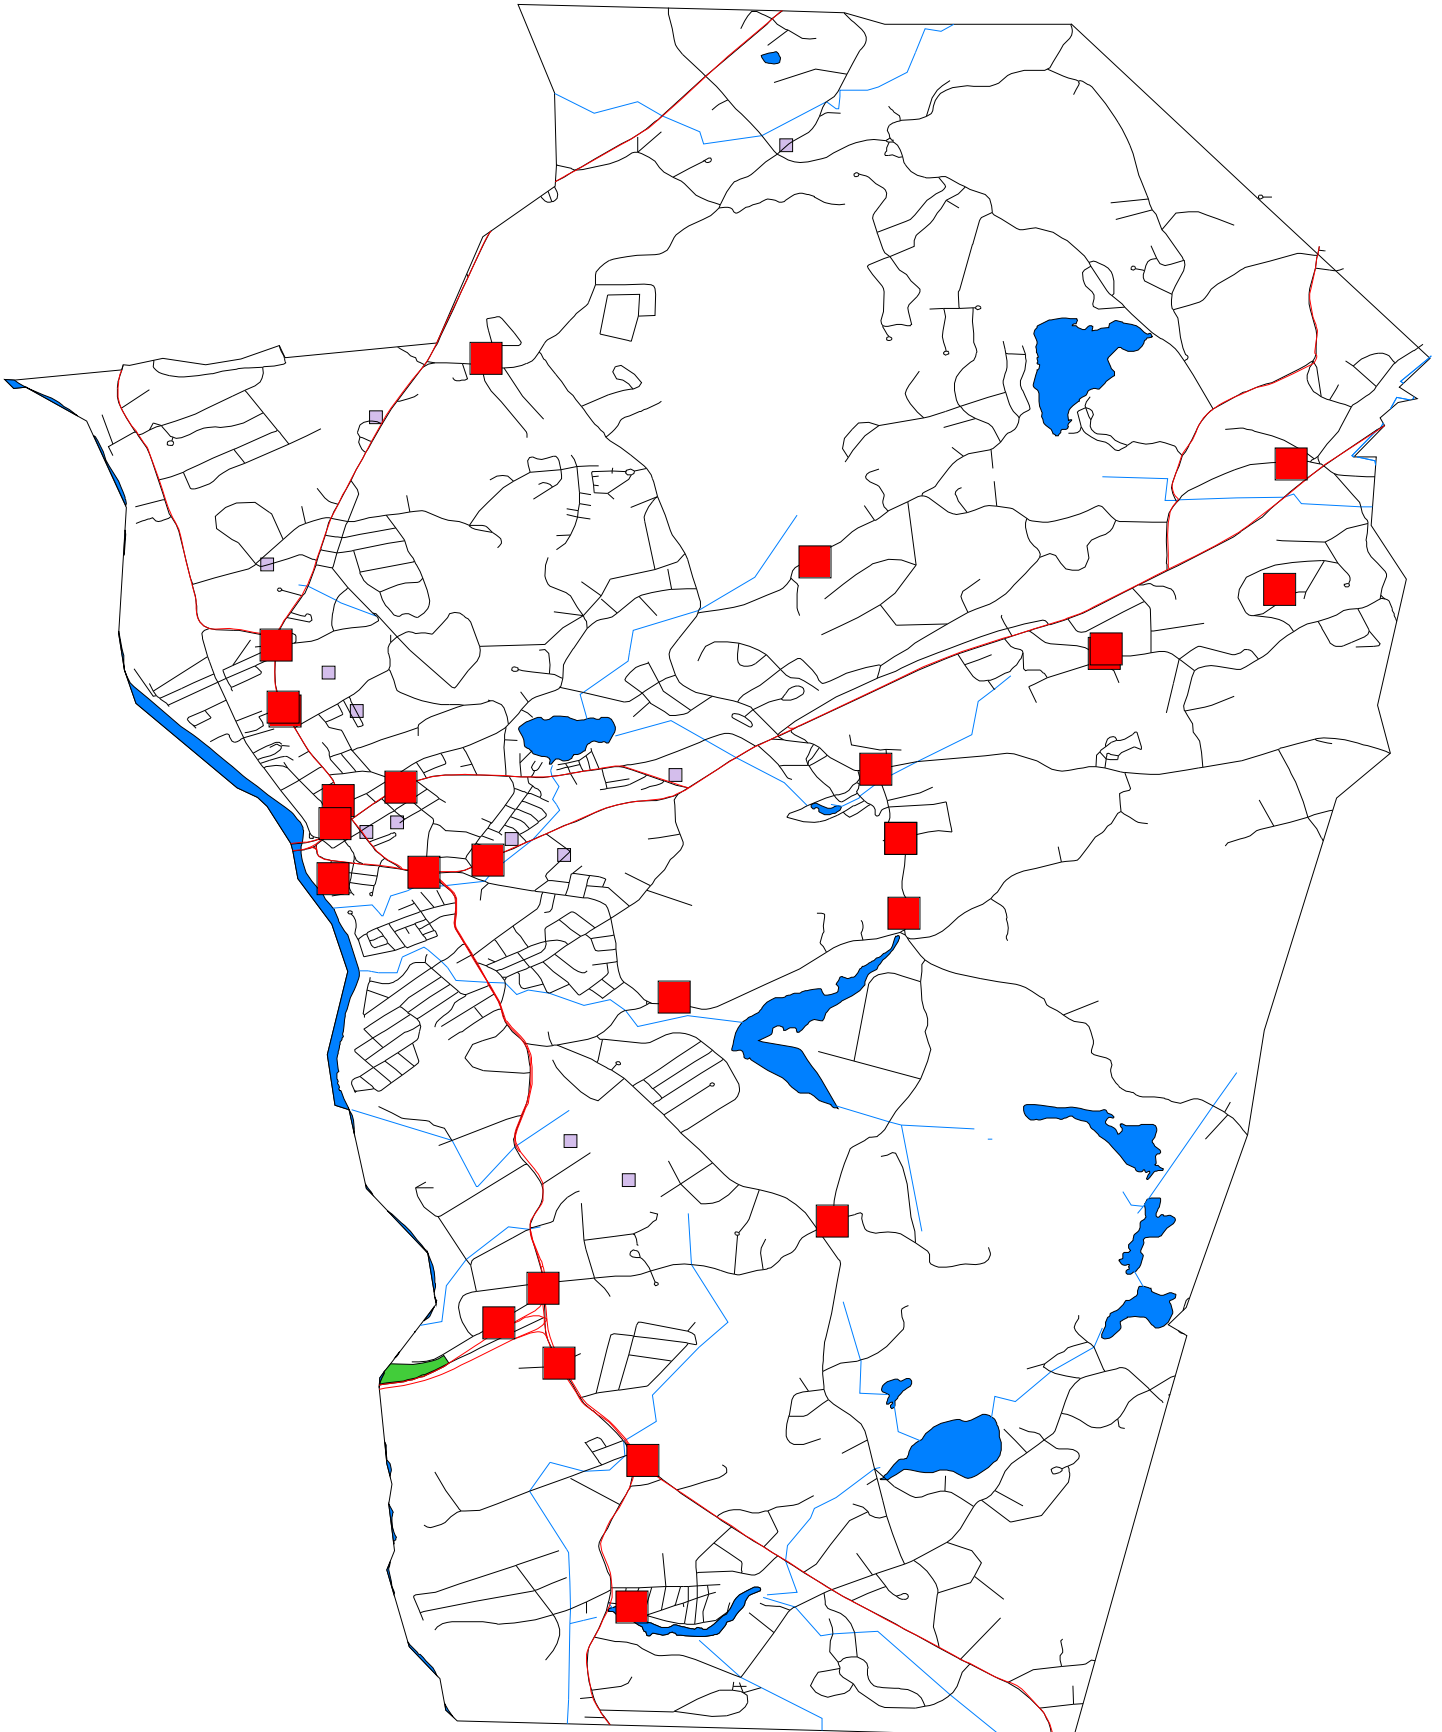

Hudson Police Department

Reportable MVAs

08/06/2010

June 1 thru June 30, 2010

Map Legend

Symbol	Description
%	Reportable MVAs