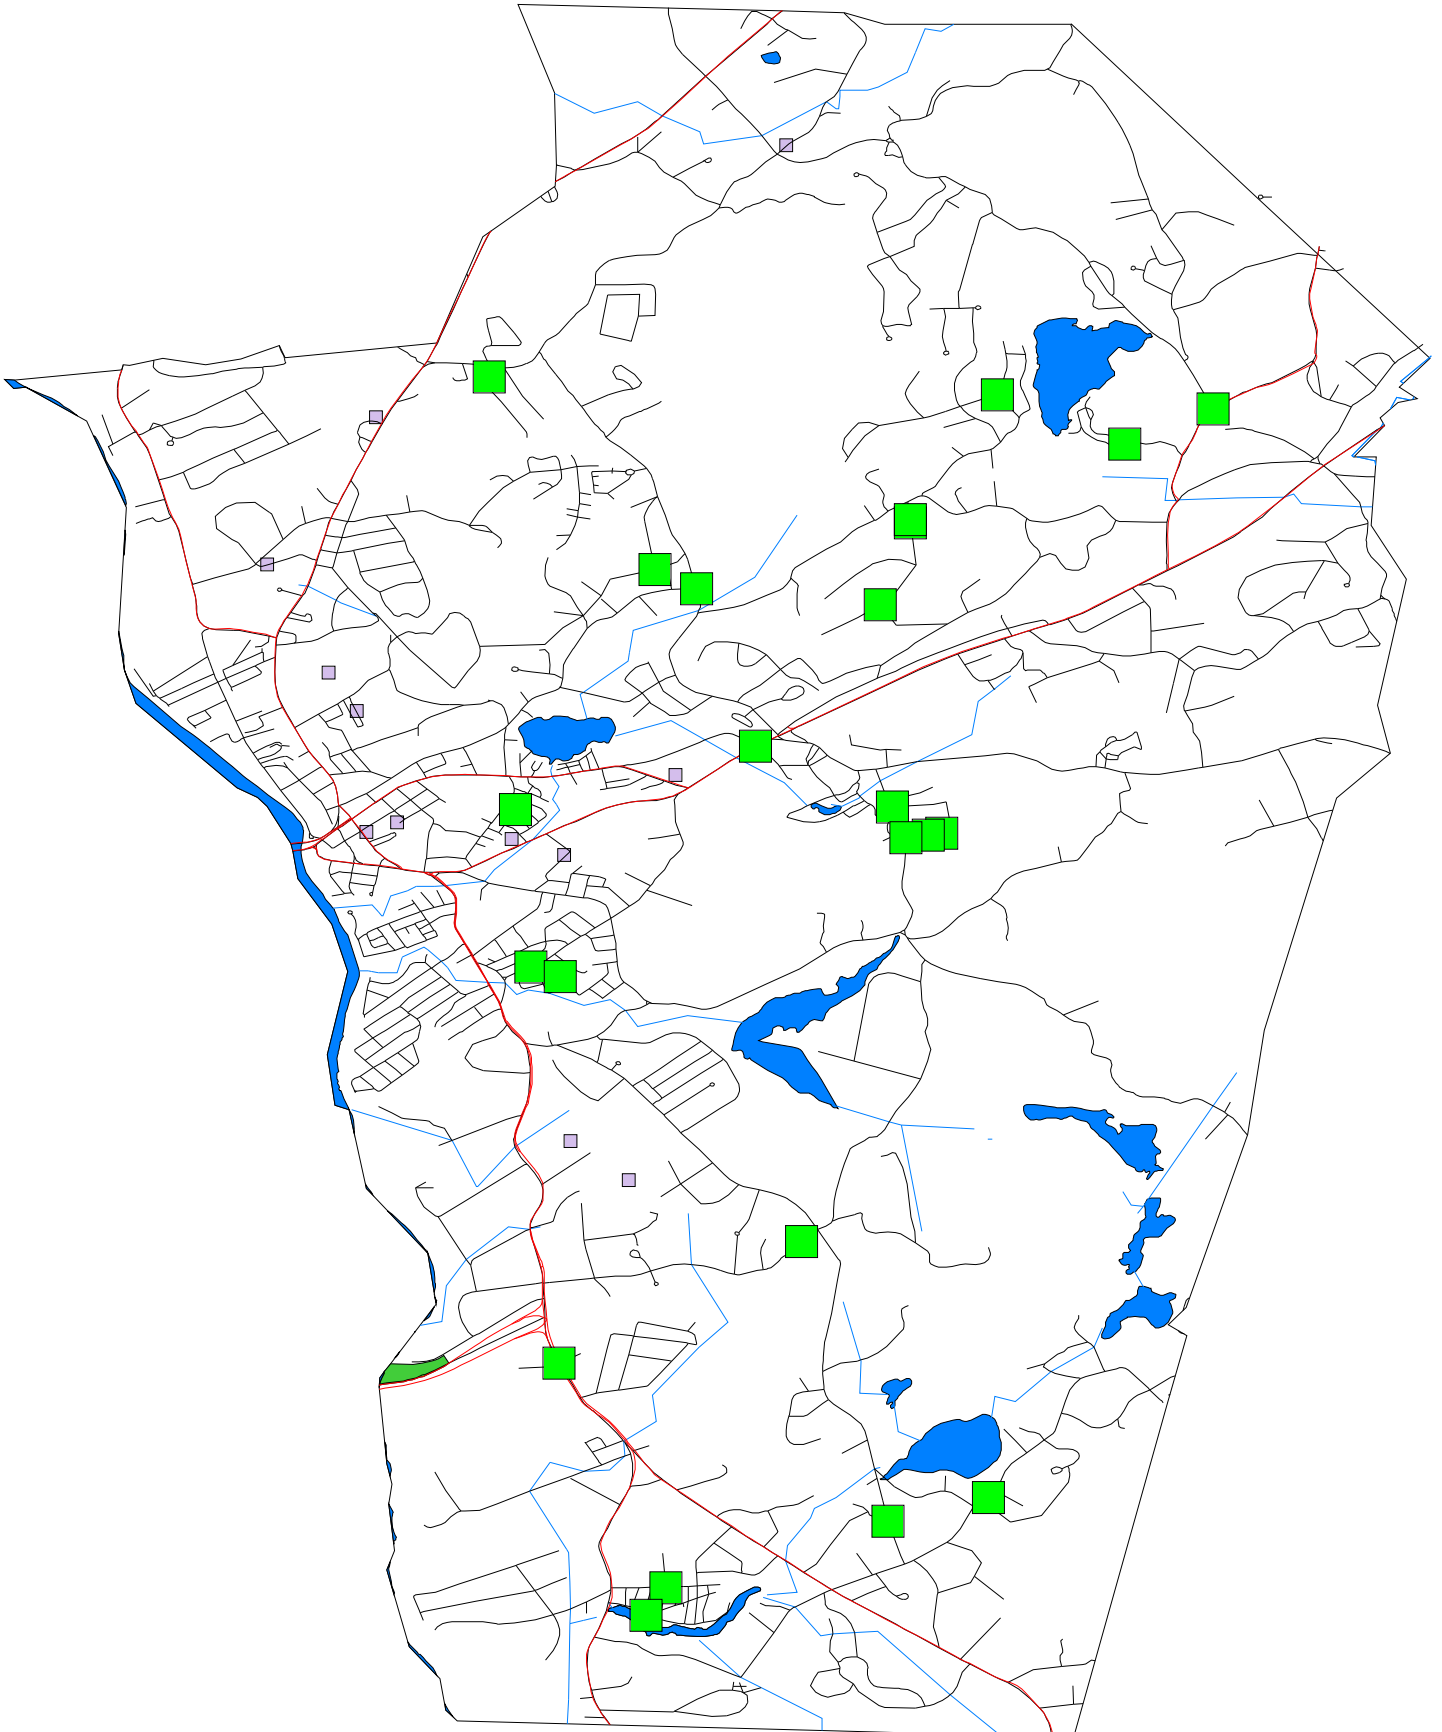

Hudson Police Department

Criminal Mischief Calls

June 1 thru June 30, 2011

07/20/2011

Map Legend

Symbol	Description
%	Criminal Mischief Calls