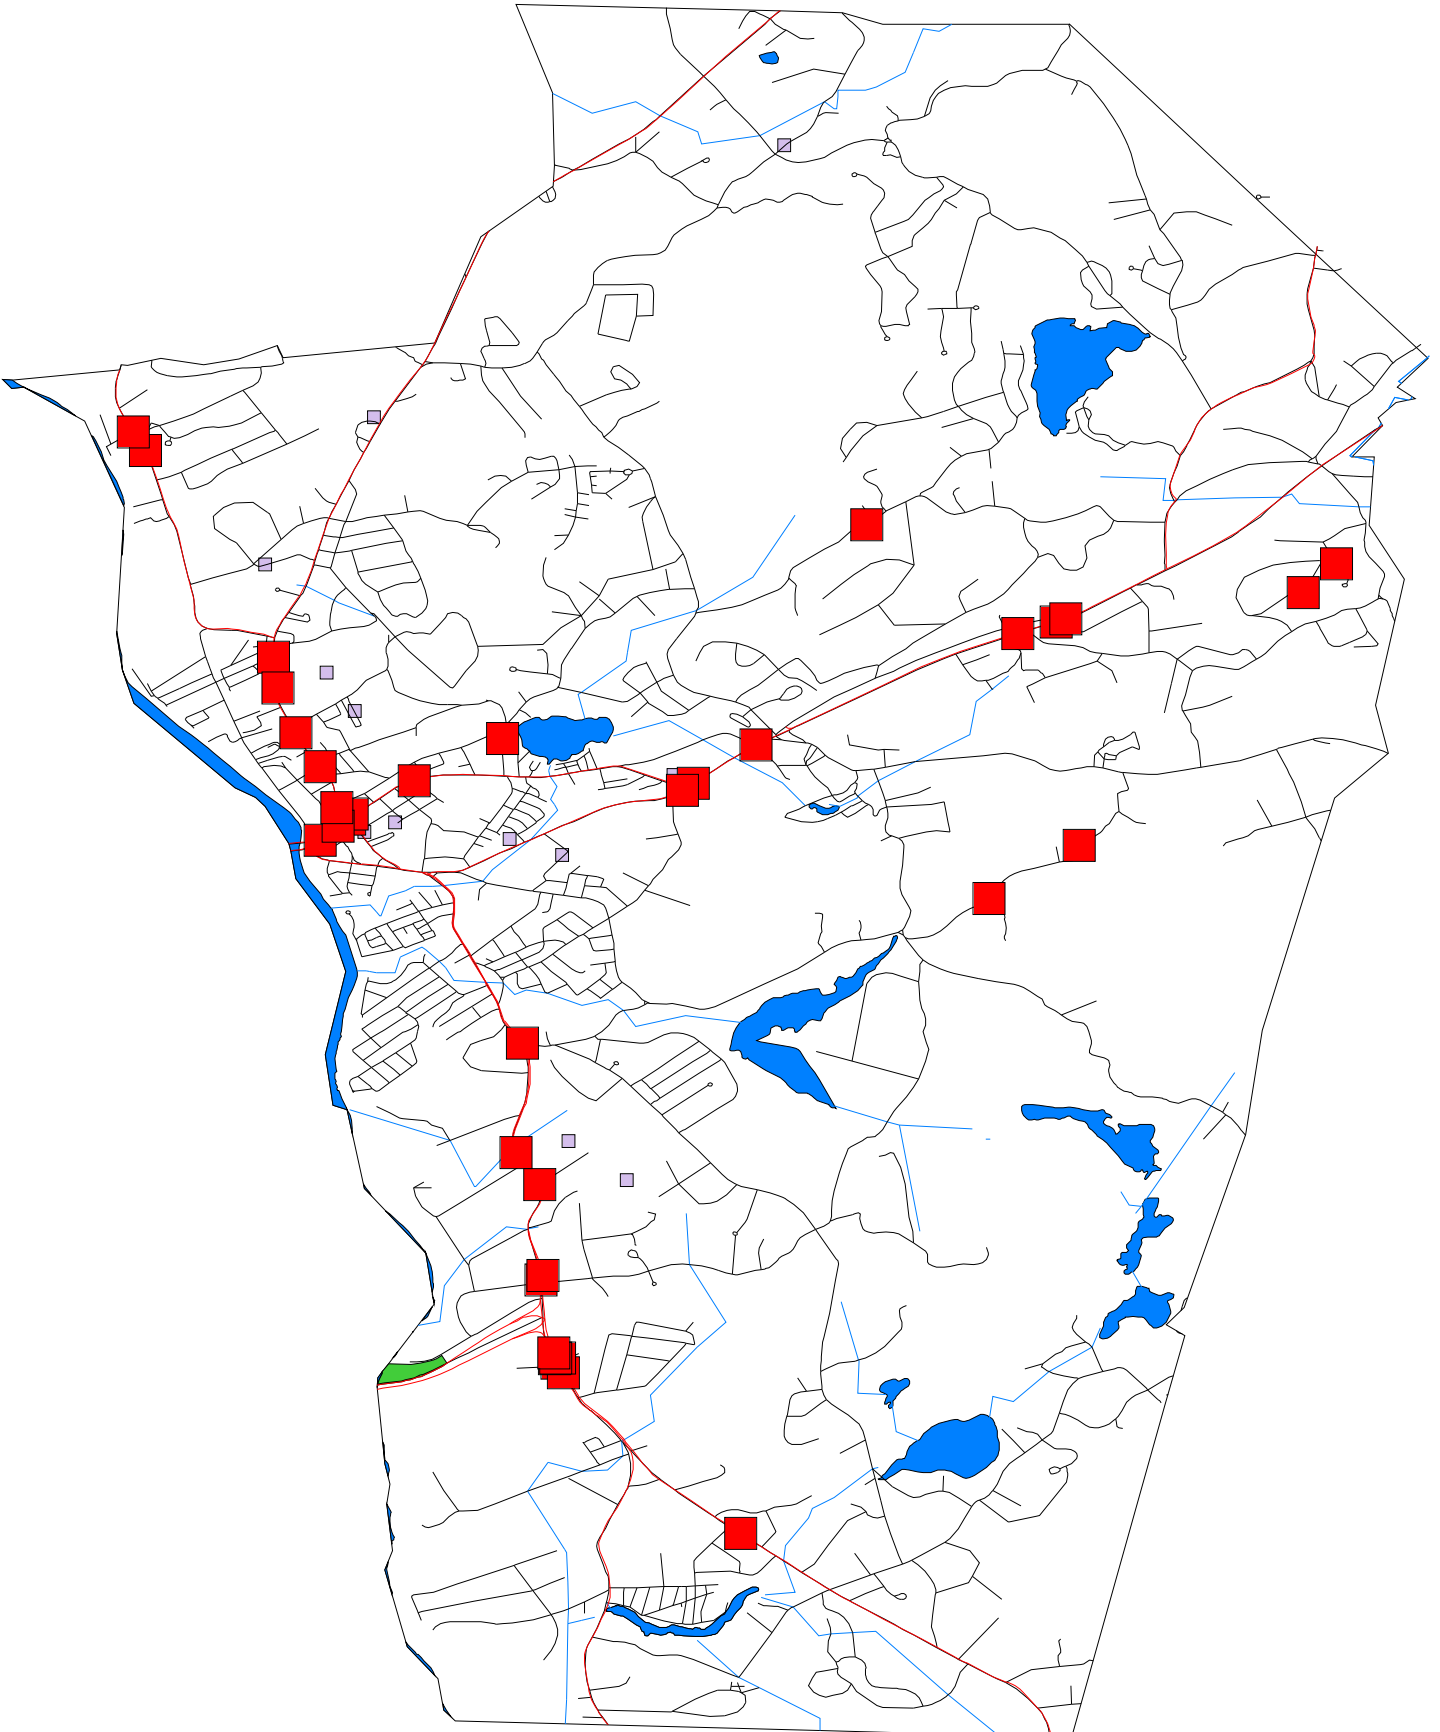

Hudson Police Department

Reportable MVAs

07/20/2011

June 1 thru June 30, 2011

Map Legend

Symbol	Description
%	Reportable MVAs