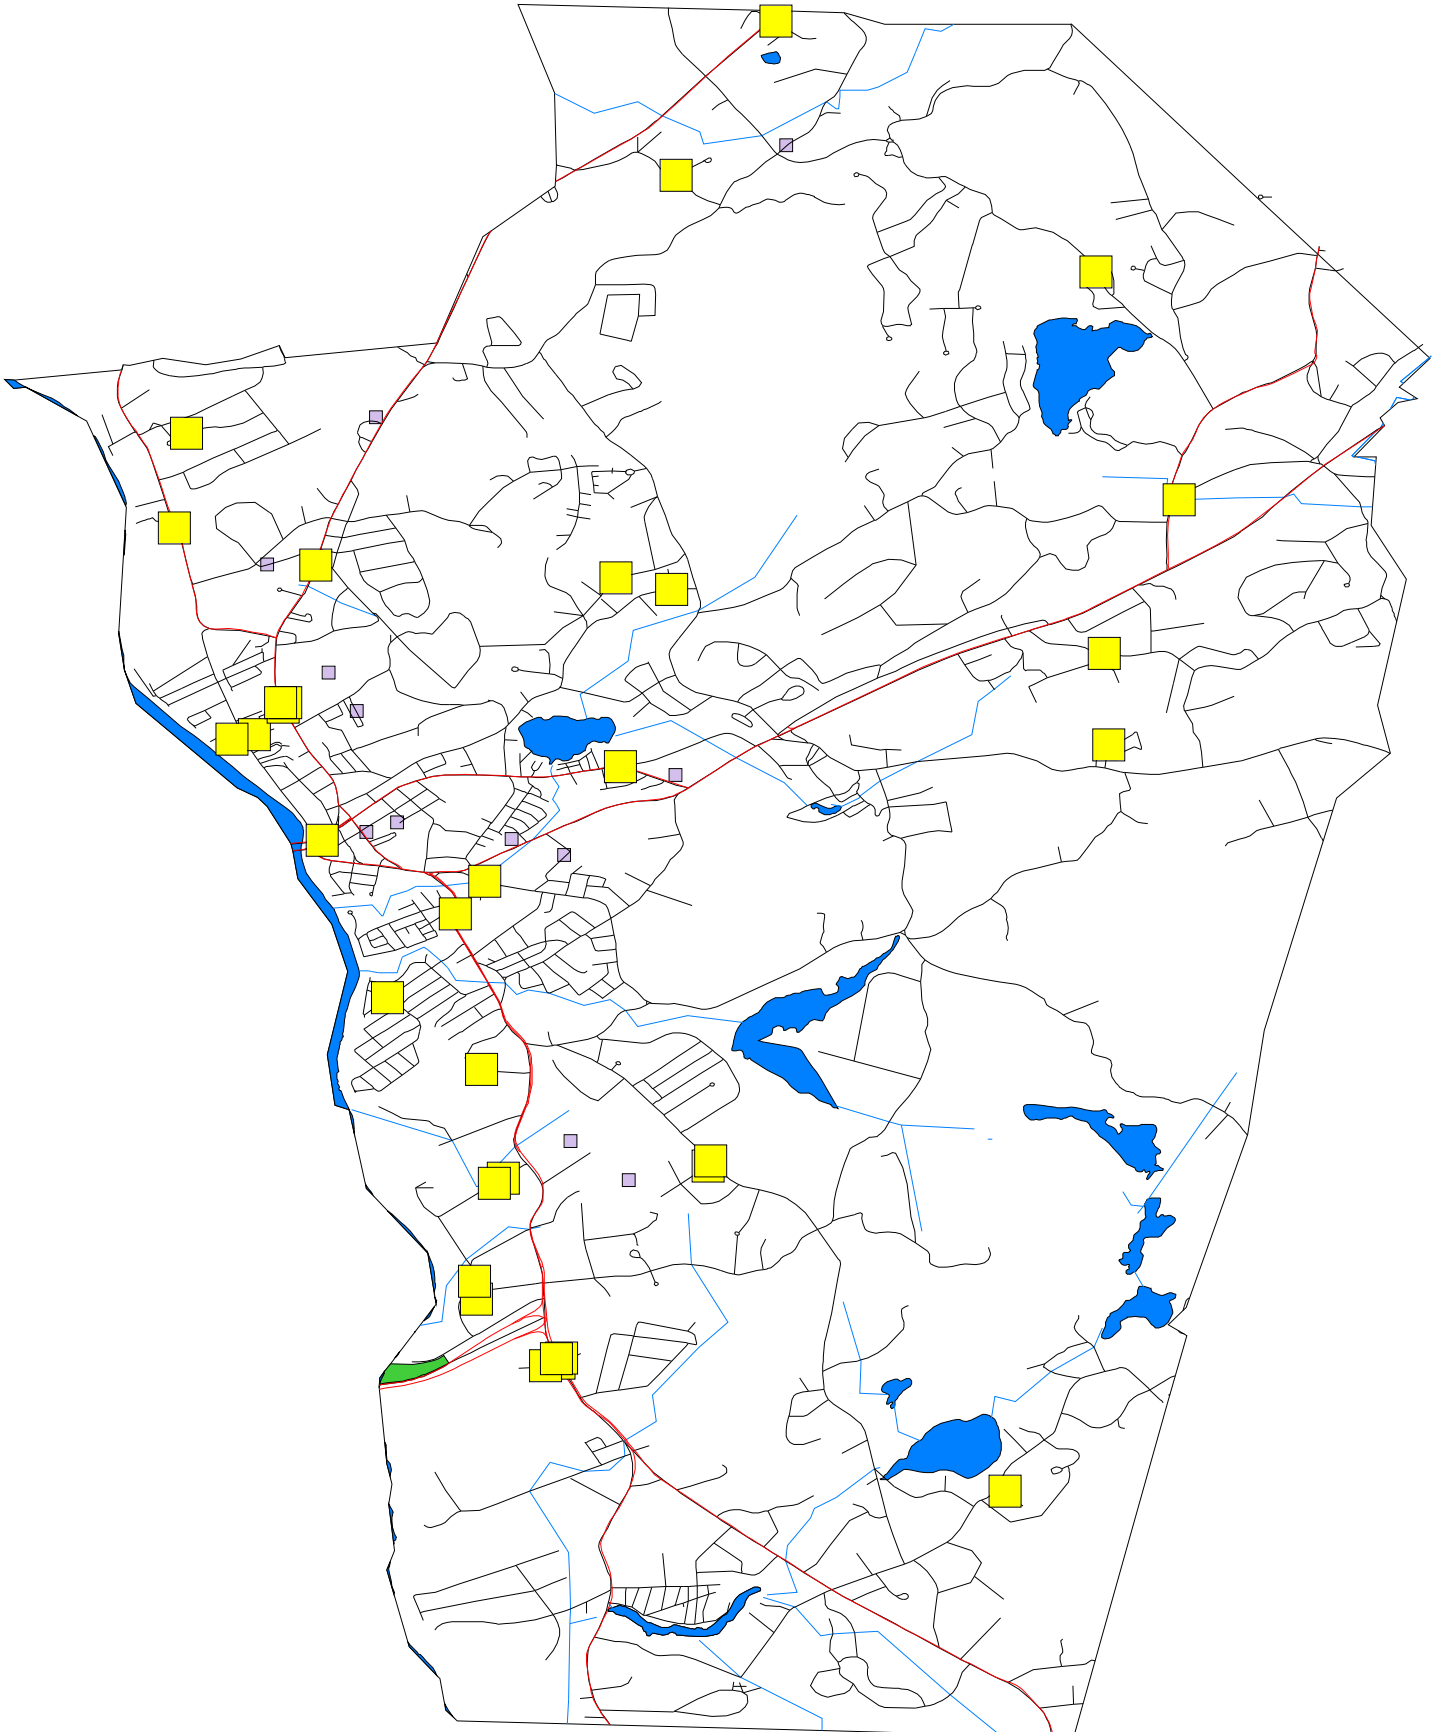

Hudson Police Department

All Theft Calls

07/20/2011

June 1 thru June 30, 2011

Map Legend

Symbol	Description
%	All Theft Calls