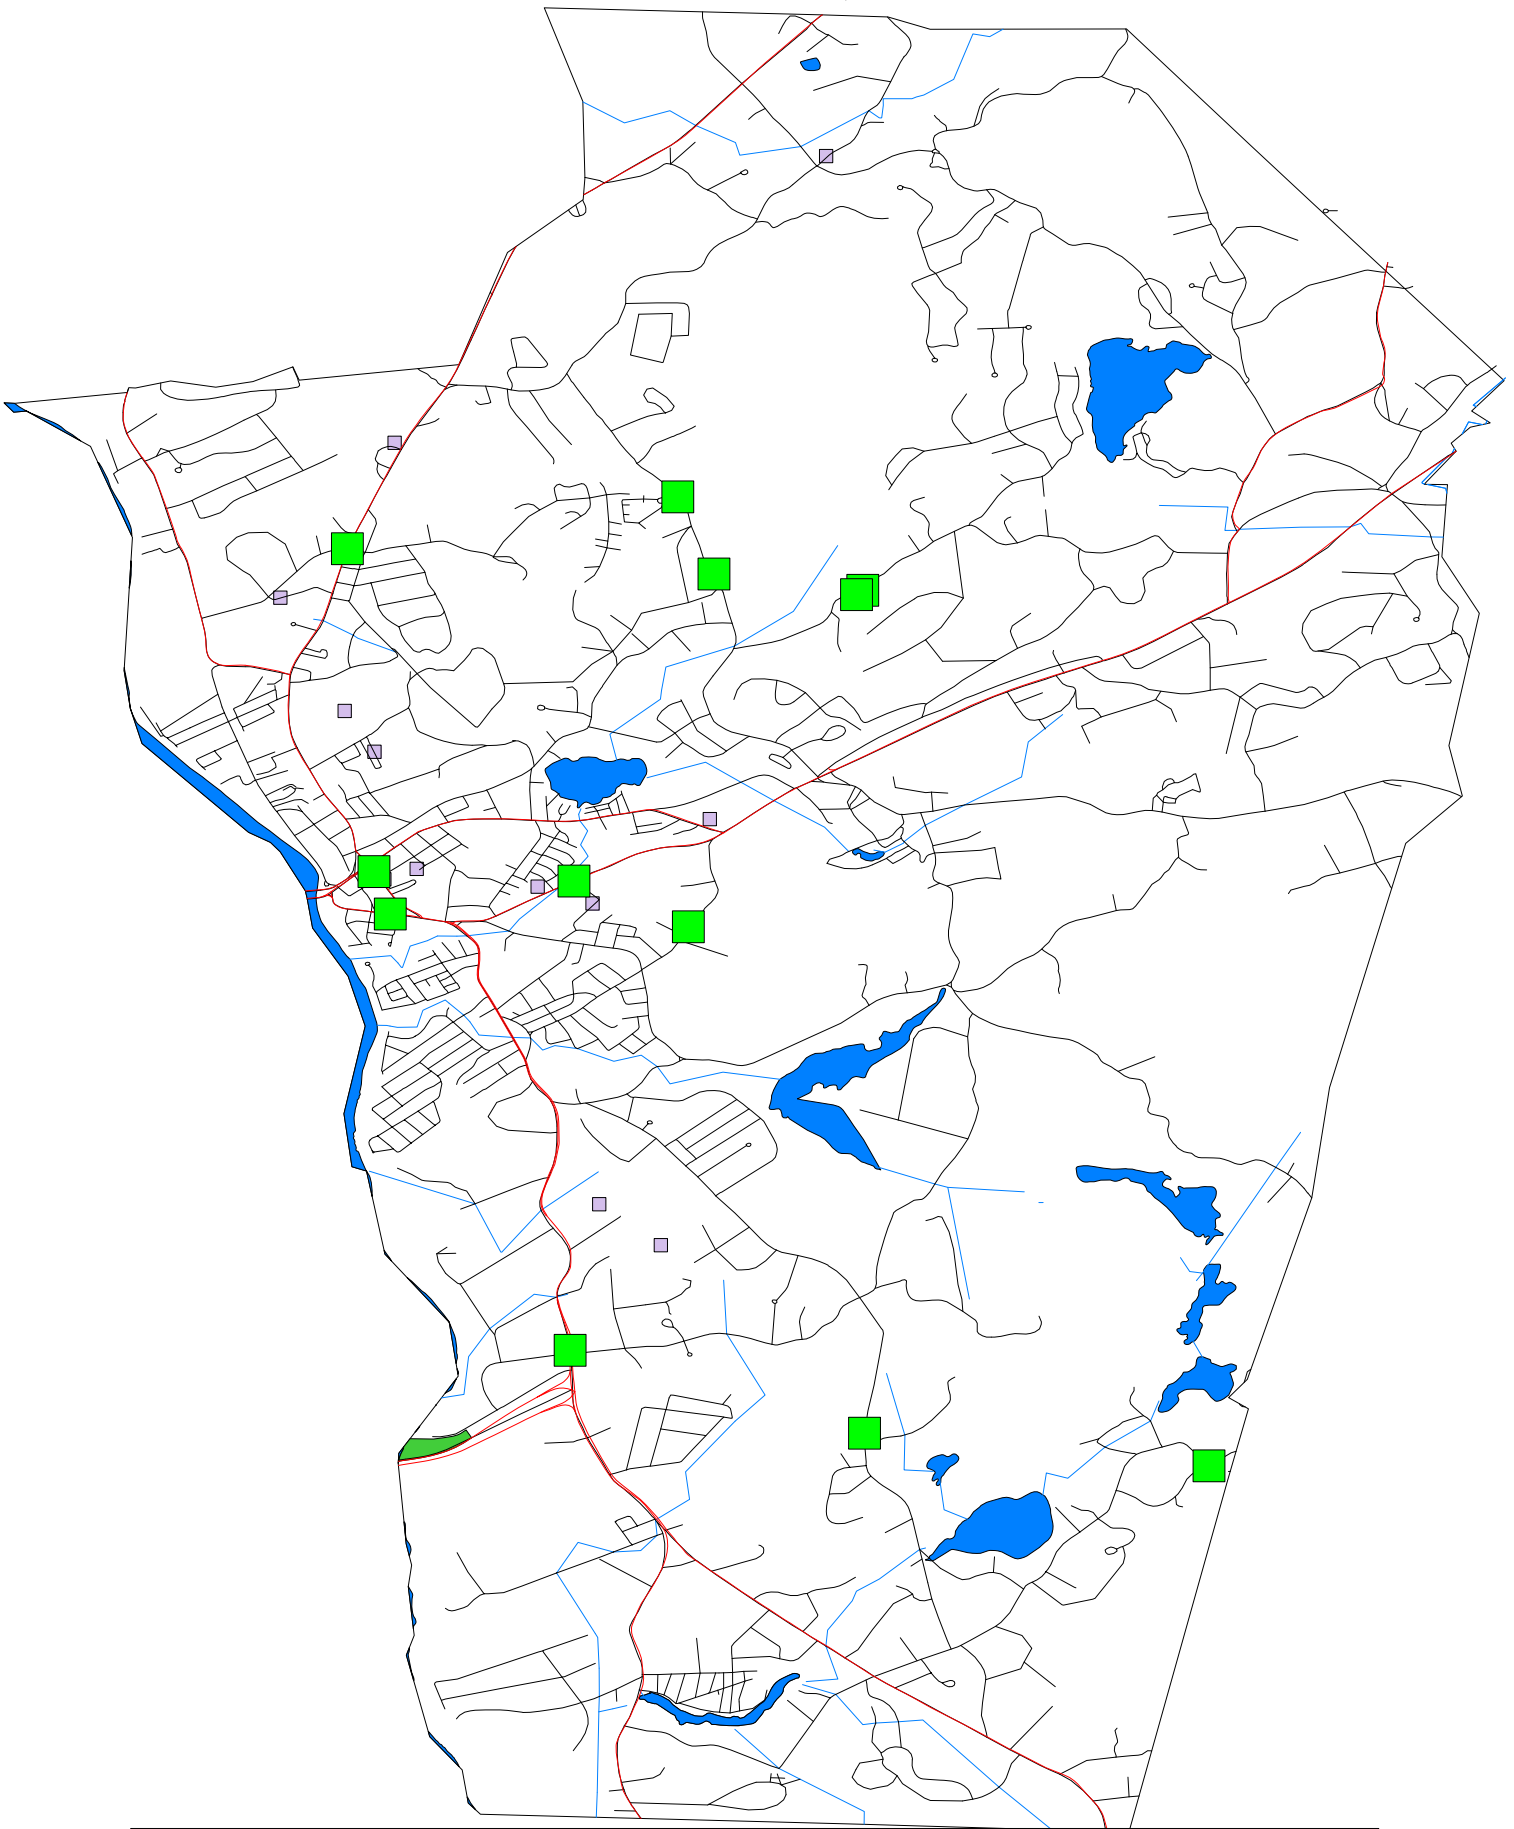

Hudson Police Department

All Criminal Mischief Calls

04/27/2011

Mar 1 thru Mar 31, 2011

Map Legend

Symbol	Description
■	Criminal Mischief Calls