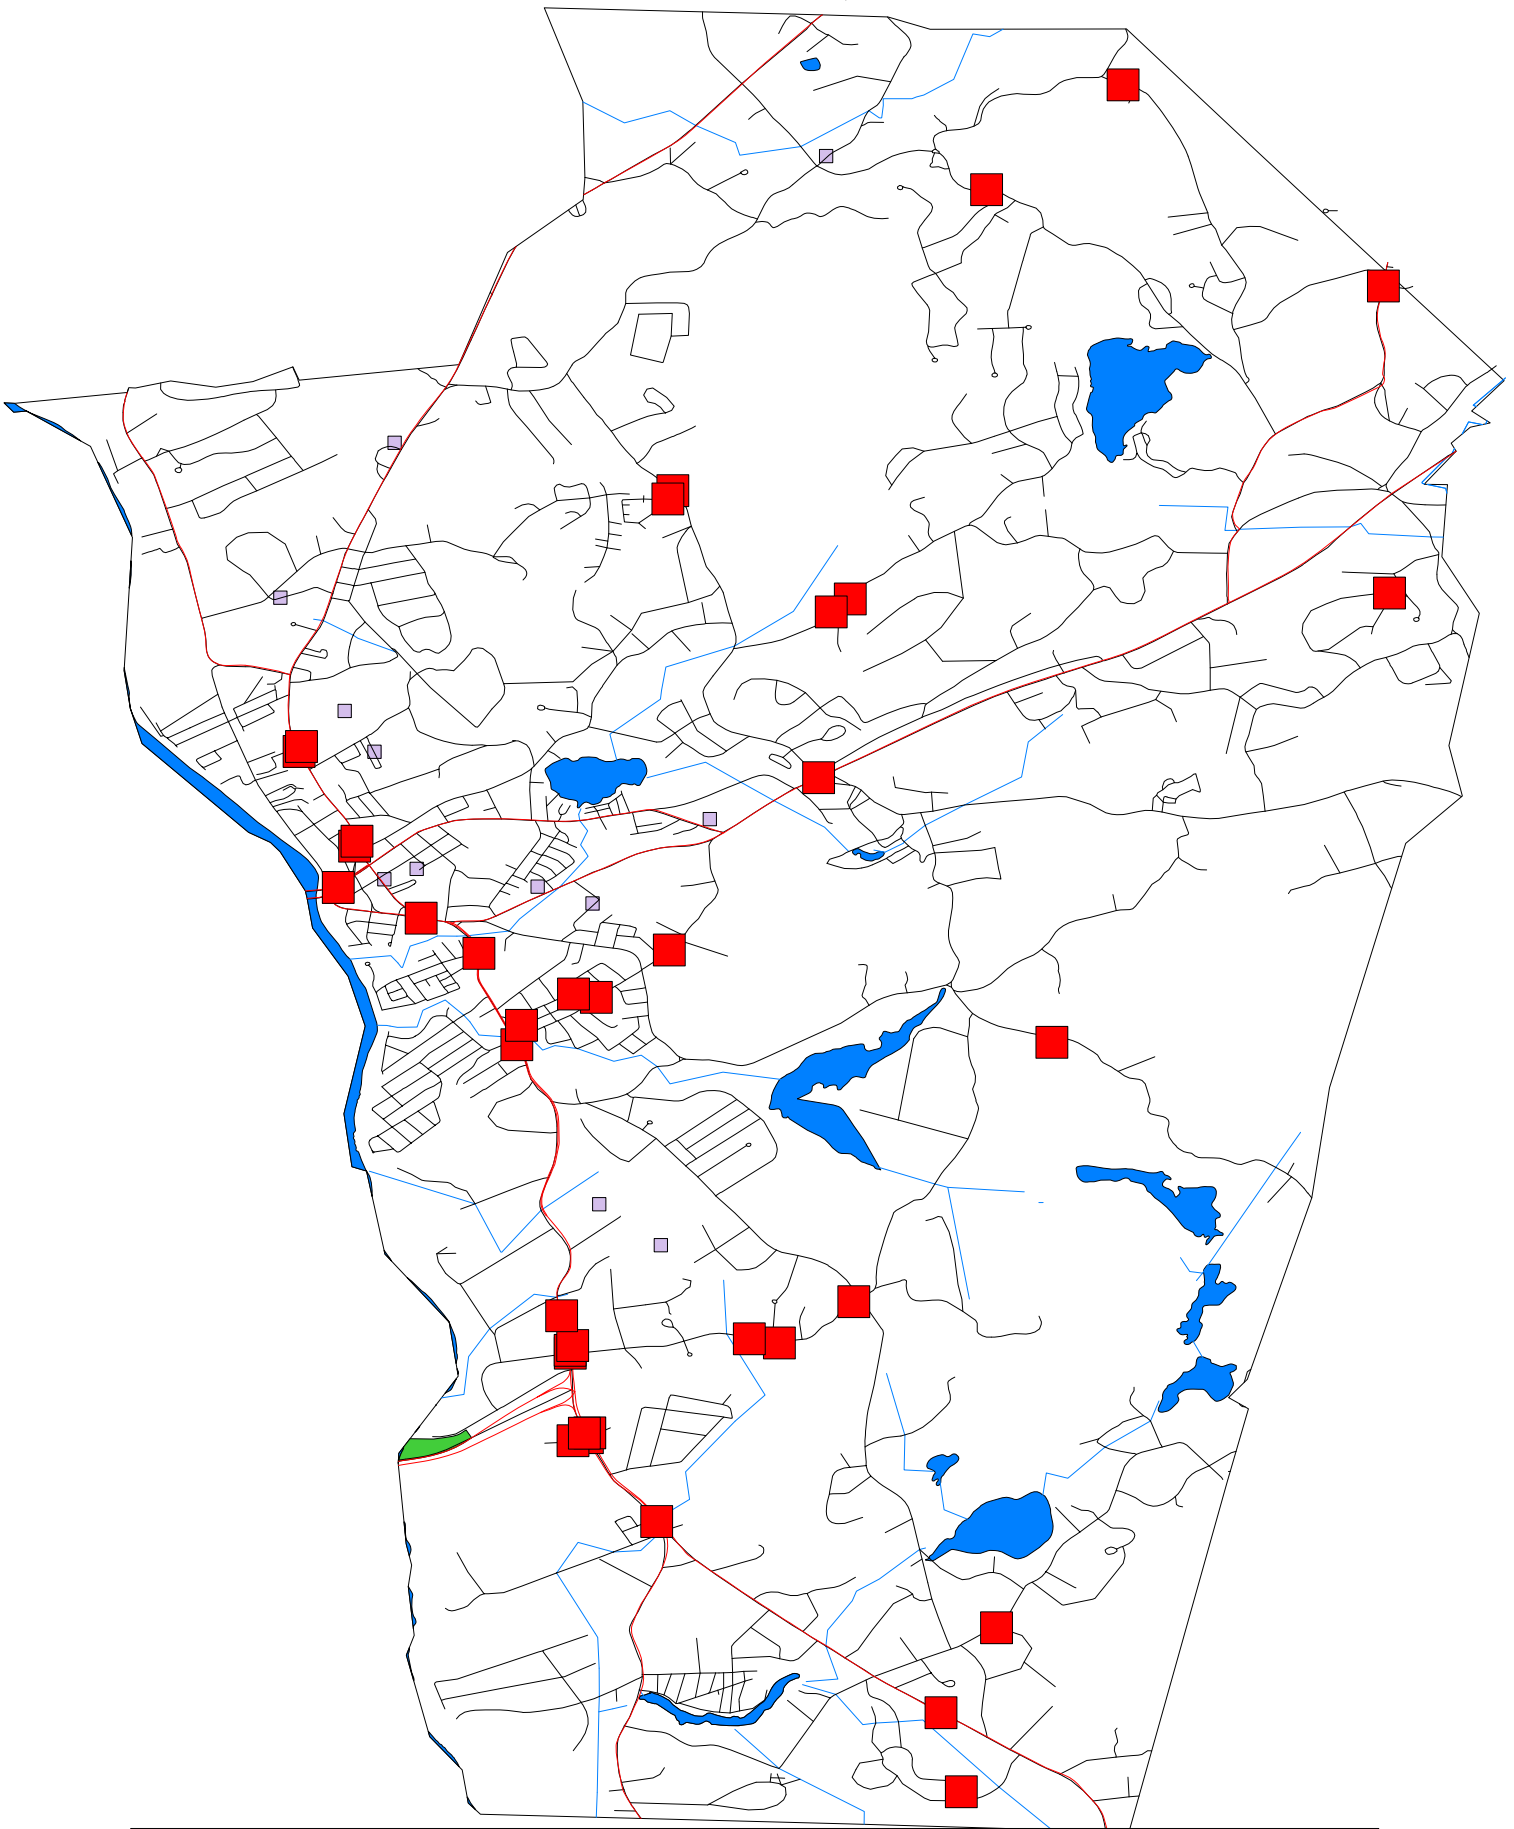

# Hudson Police Department

## Reportable MVAs

04/27/2011

Mar 1 thru Mar 31, 2011

### Map Legend

Symbol	Description
■	Reportable MVAs