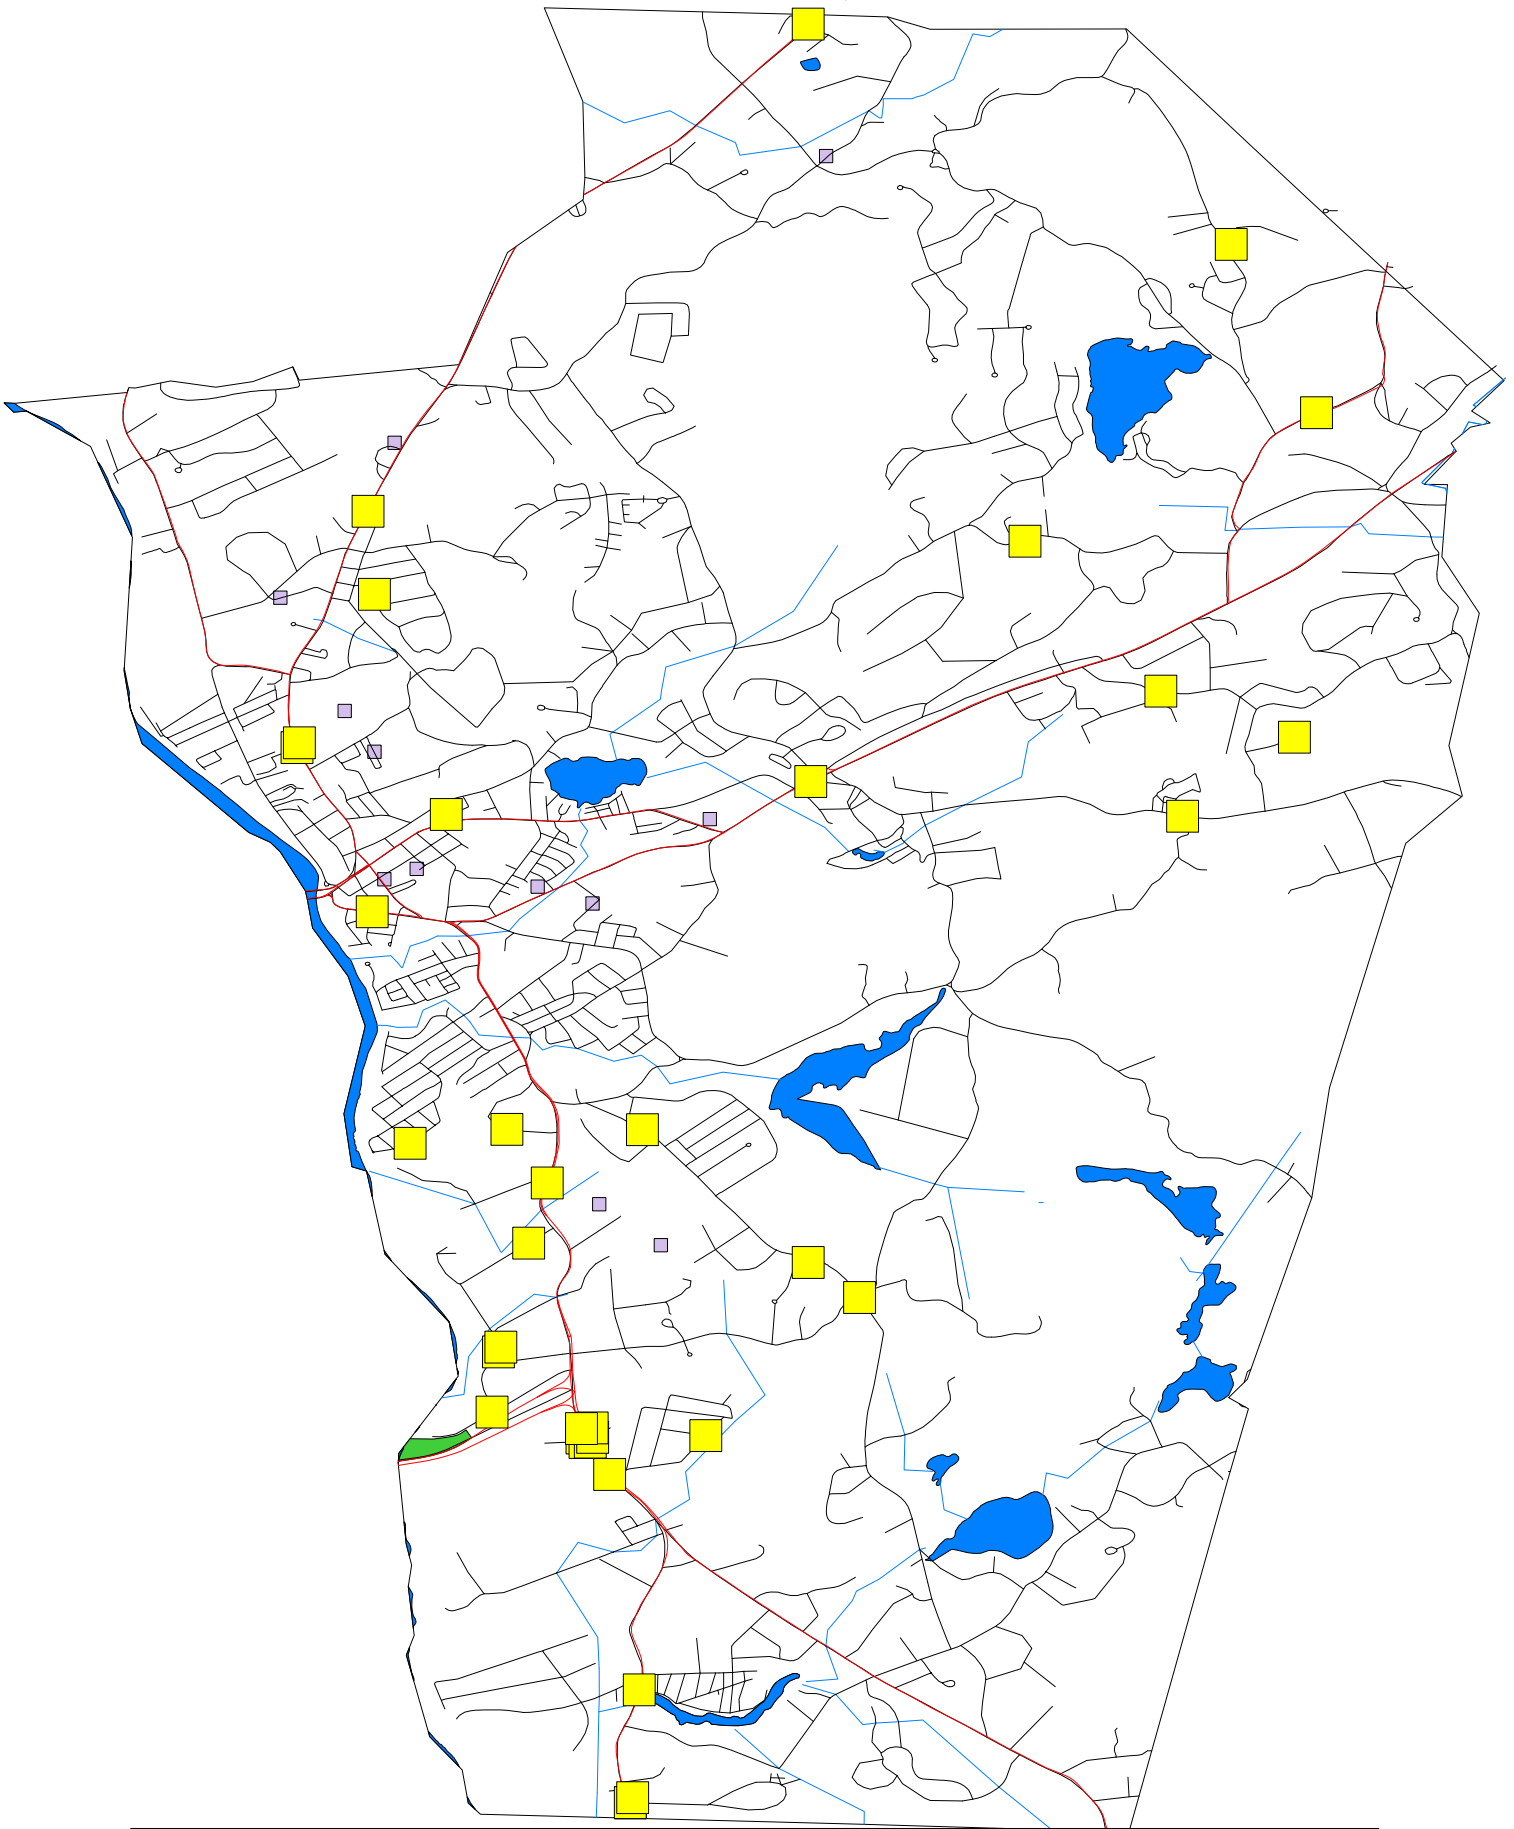

Hudson Police Department

All Theft Calls

04/27/2011

Mar 1 thru Mar 31, 2011

Map Legend

Symbol	Description
■	All Theft Calls