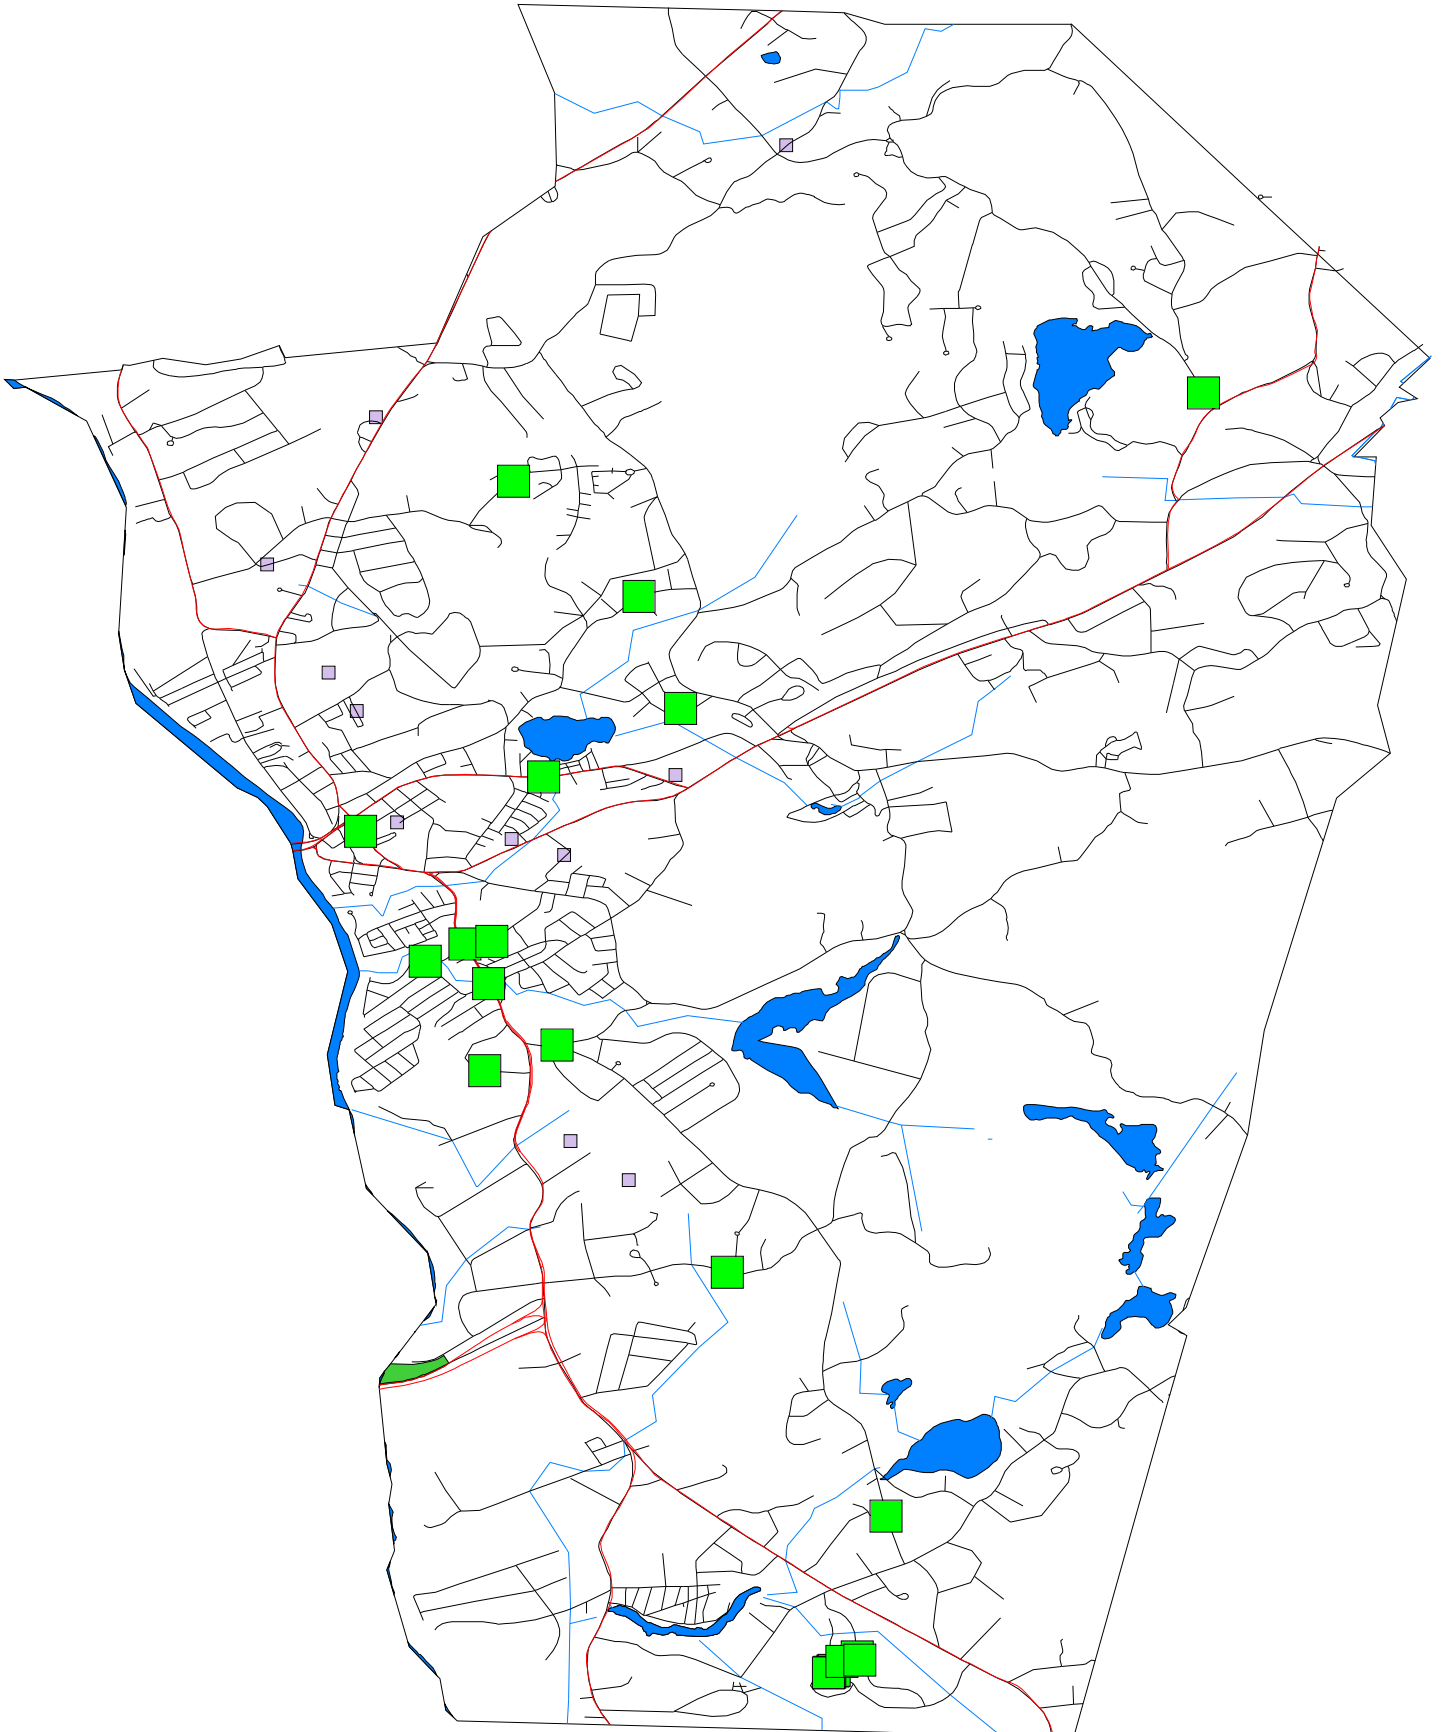

Hudson Police Department

All Criminal Mischief Calls

08/06/2010

May 1 thru May 31, 2010

Map Legend

Symbol	Description
%	All Criminal Mischief Calls