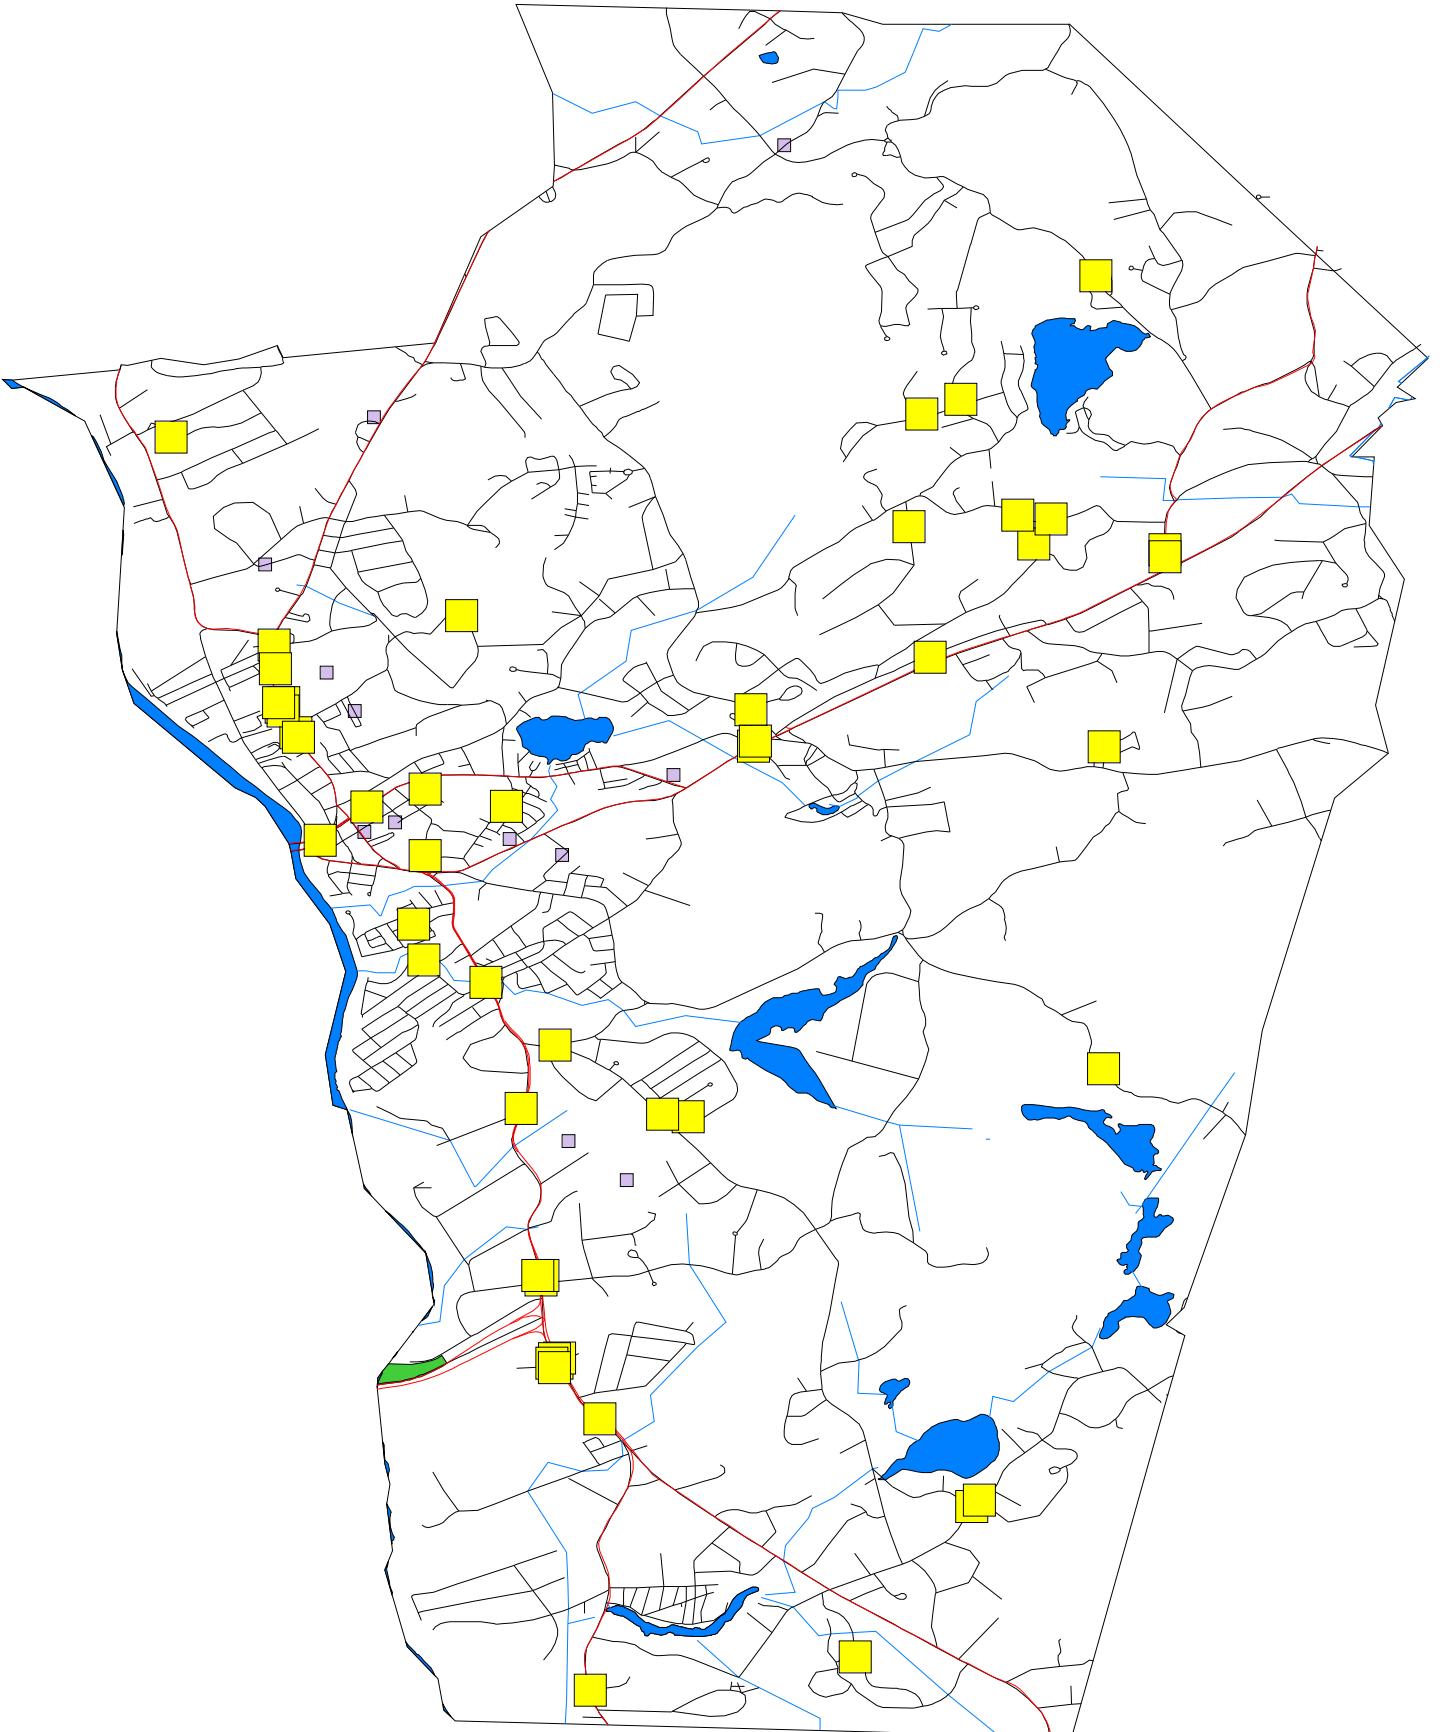

# Hudson Police Department

All Theft Calls

08/06/2010

May 1 thru May 31, 2010

## Map Legend

Symbol	Description
%	All Theft Calls