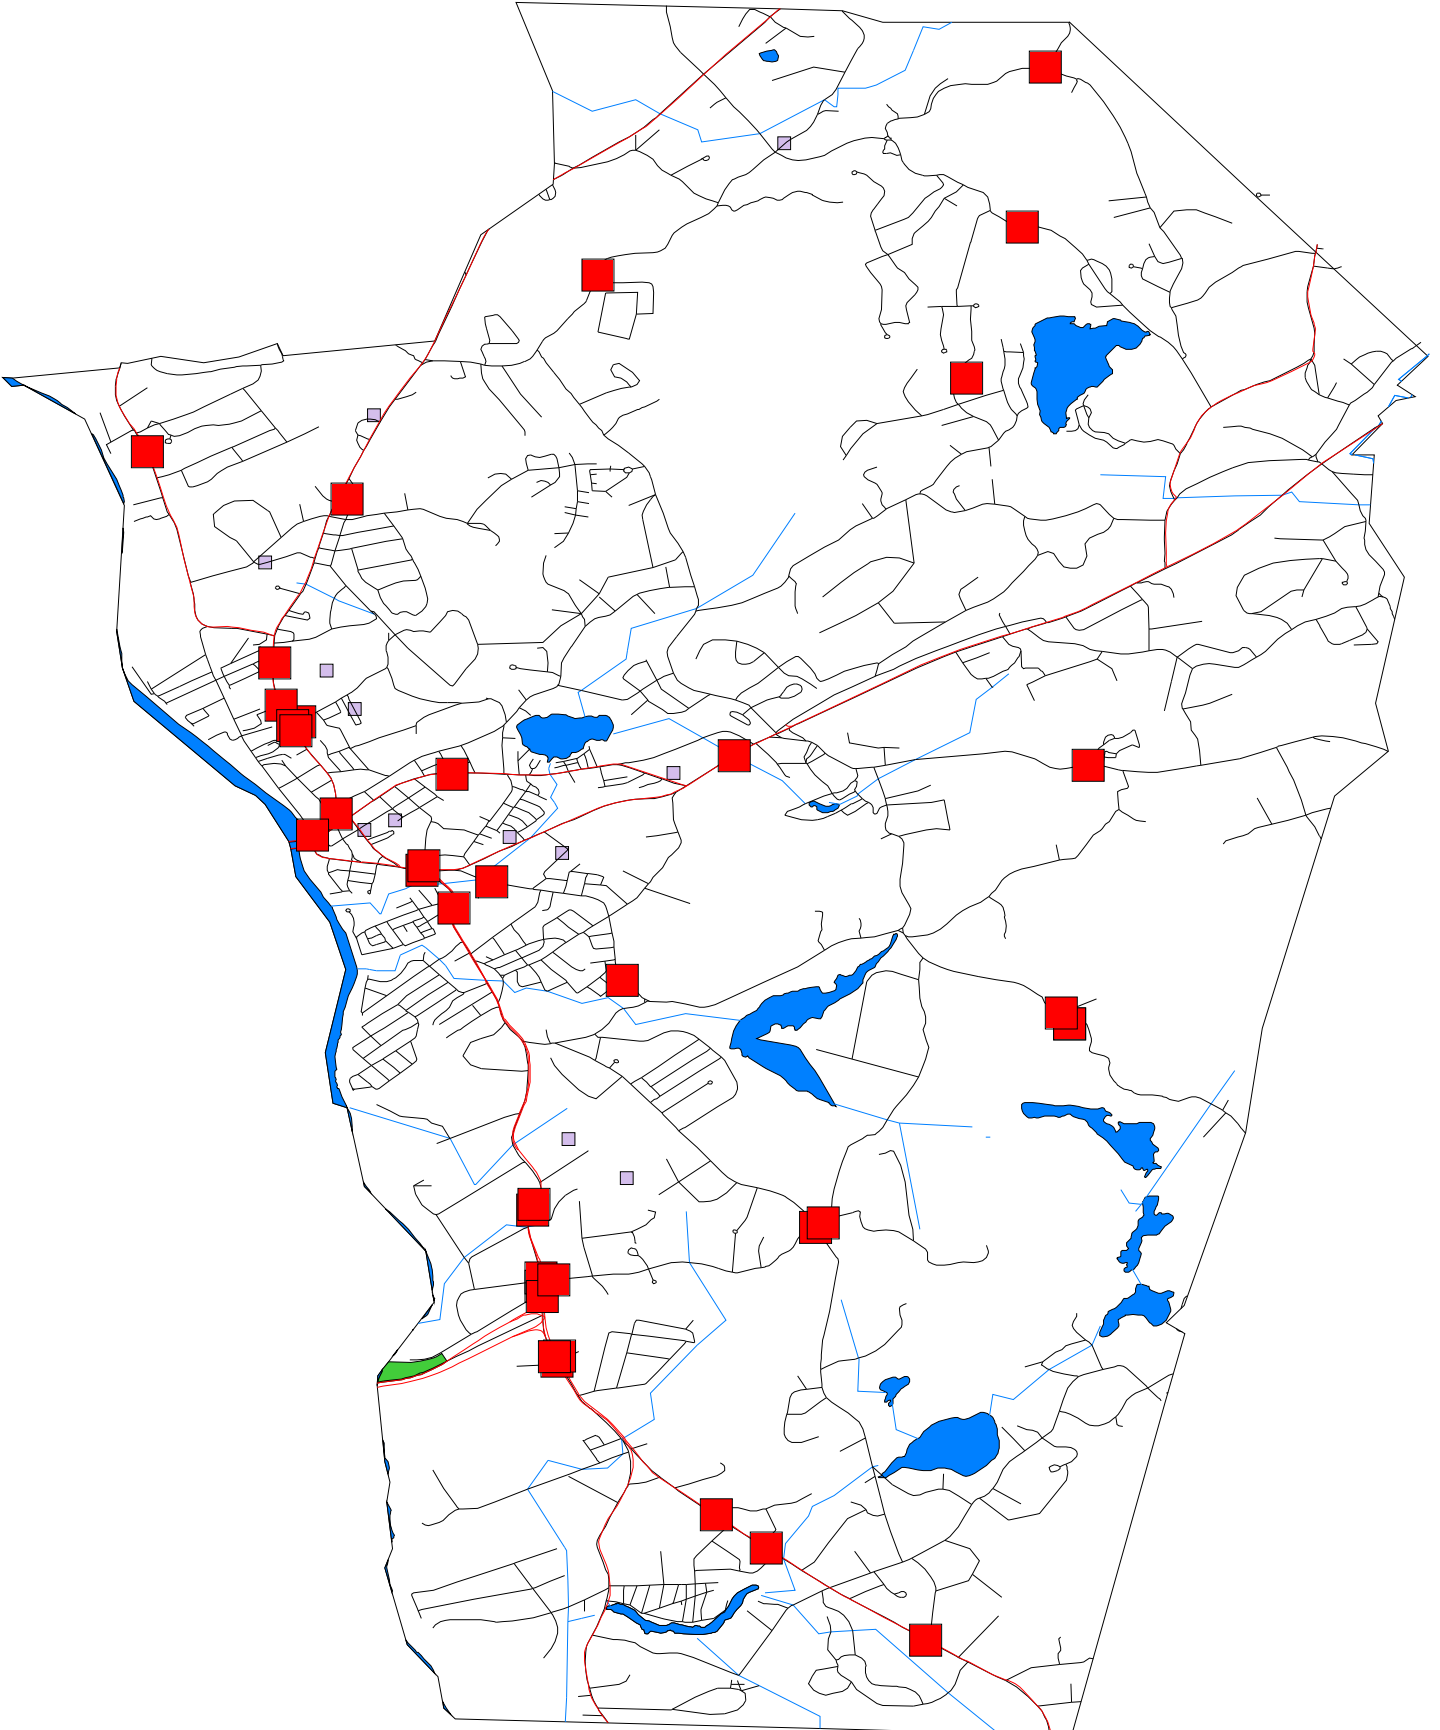

Hudson Police Department

Reportable MVAs

08/06/2010

May 1 thru May 31, 2010

Map Legend

Symbol	Description
%	Reportable MVAs