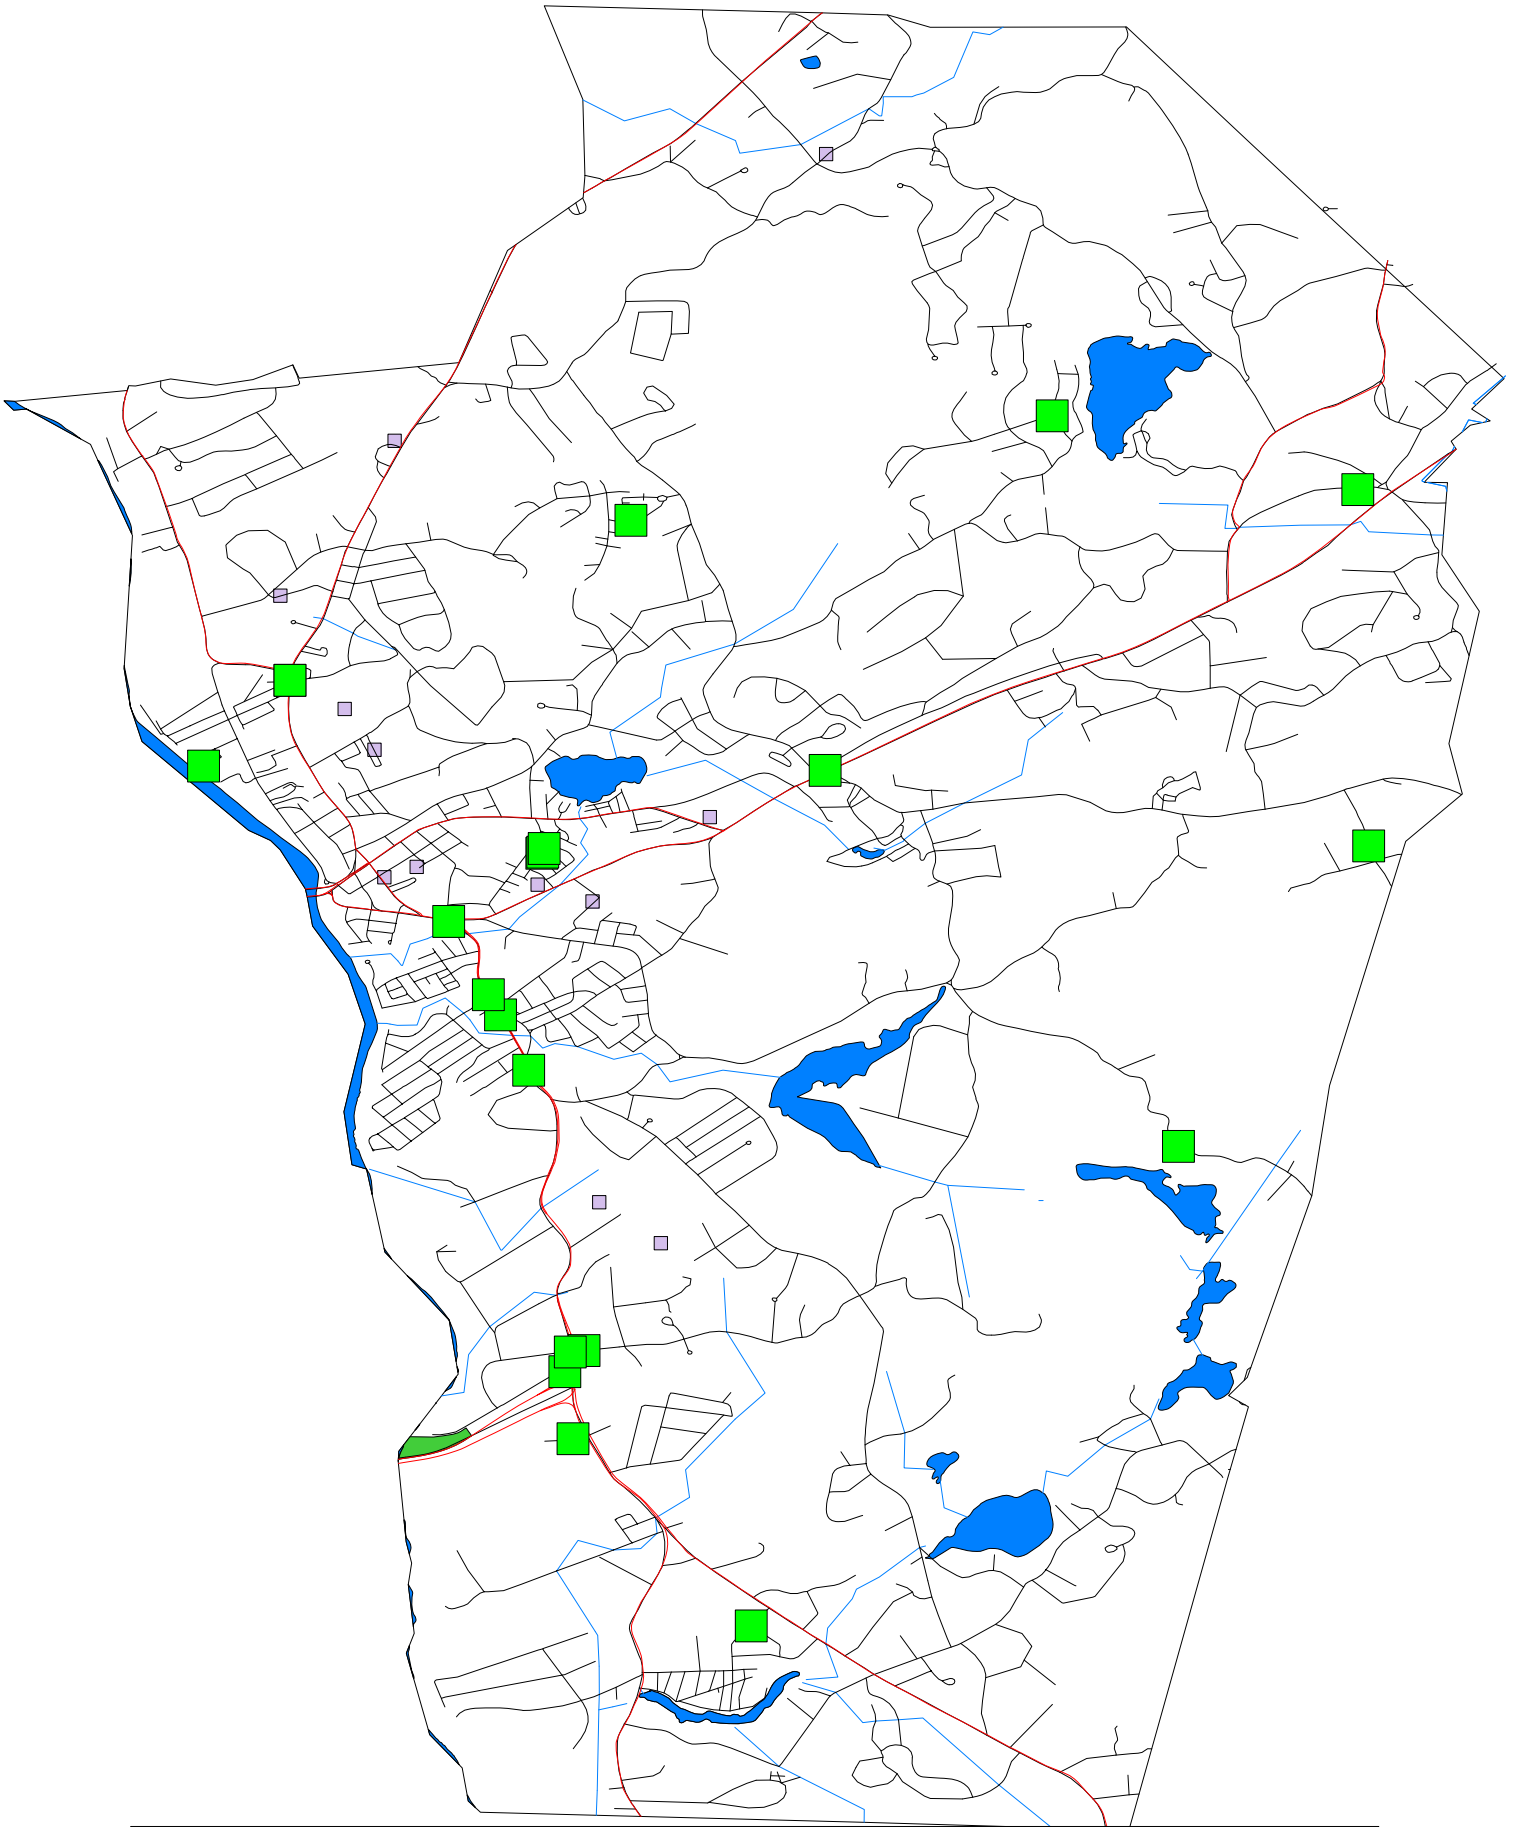

Hudson Police Department

All Criminal Mischief Calls

04/27/2011

Nov 1 thru Nov 30, 2010

Map Legend

Symbol	Description
■	Criminal Mischief Calls