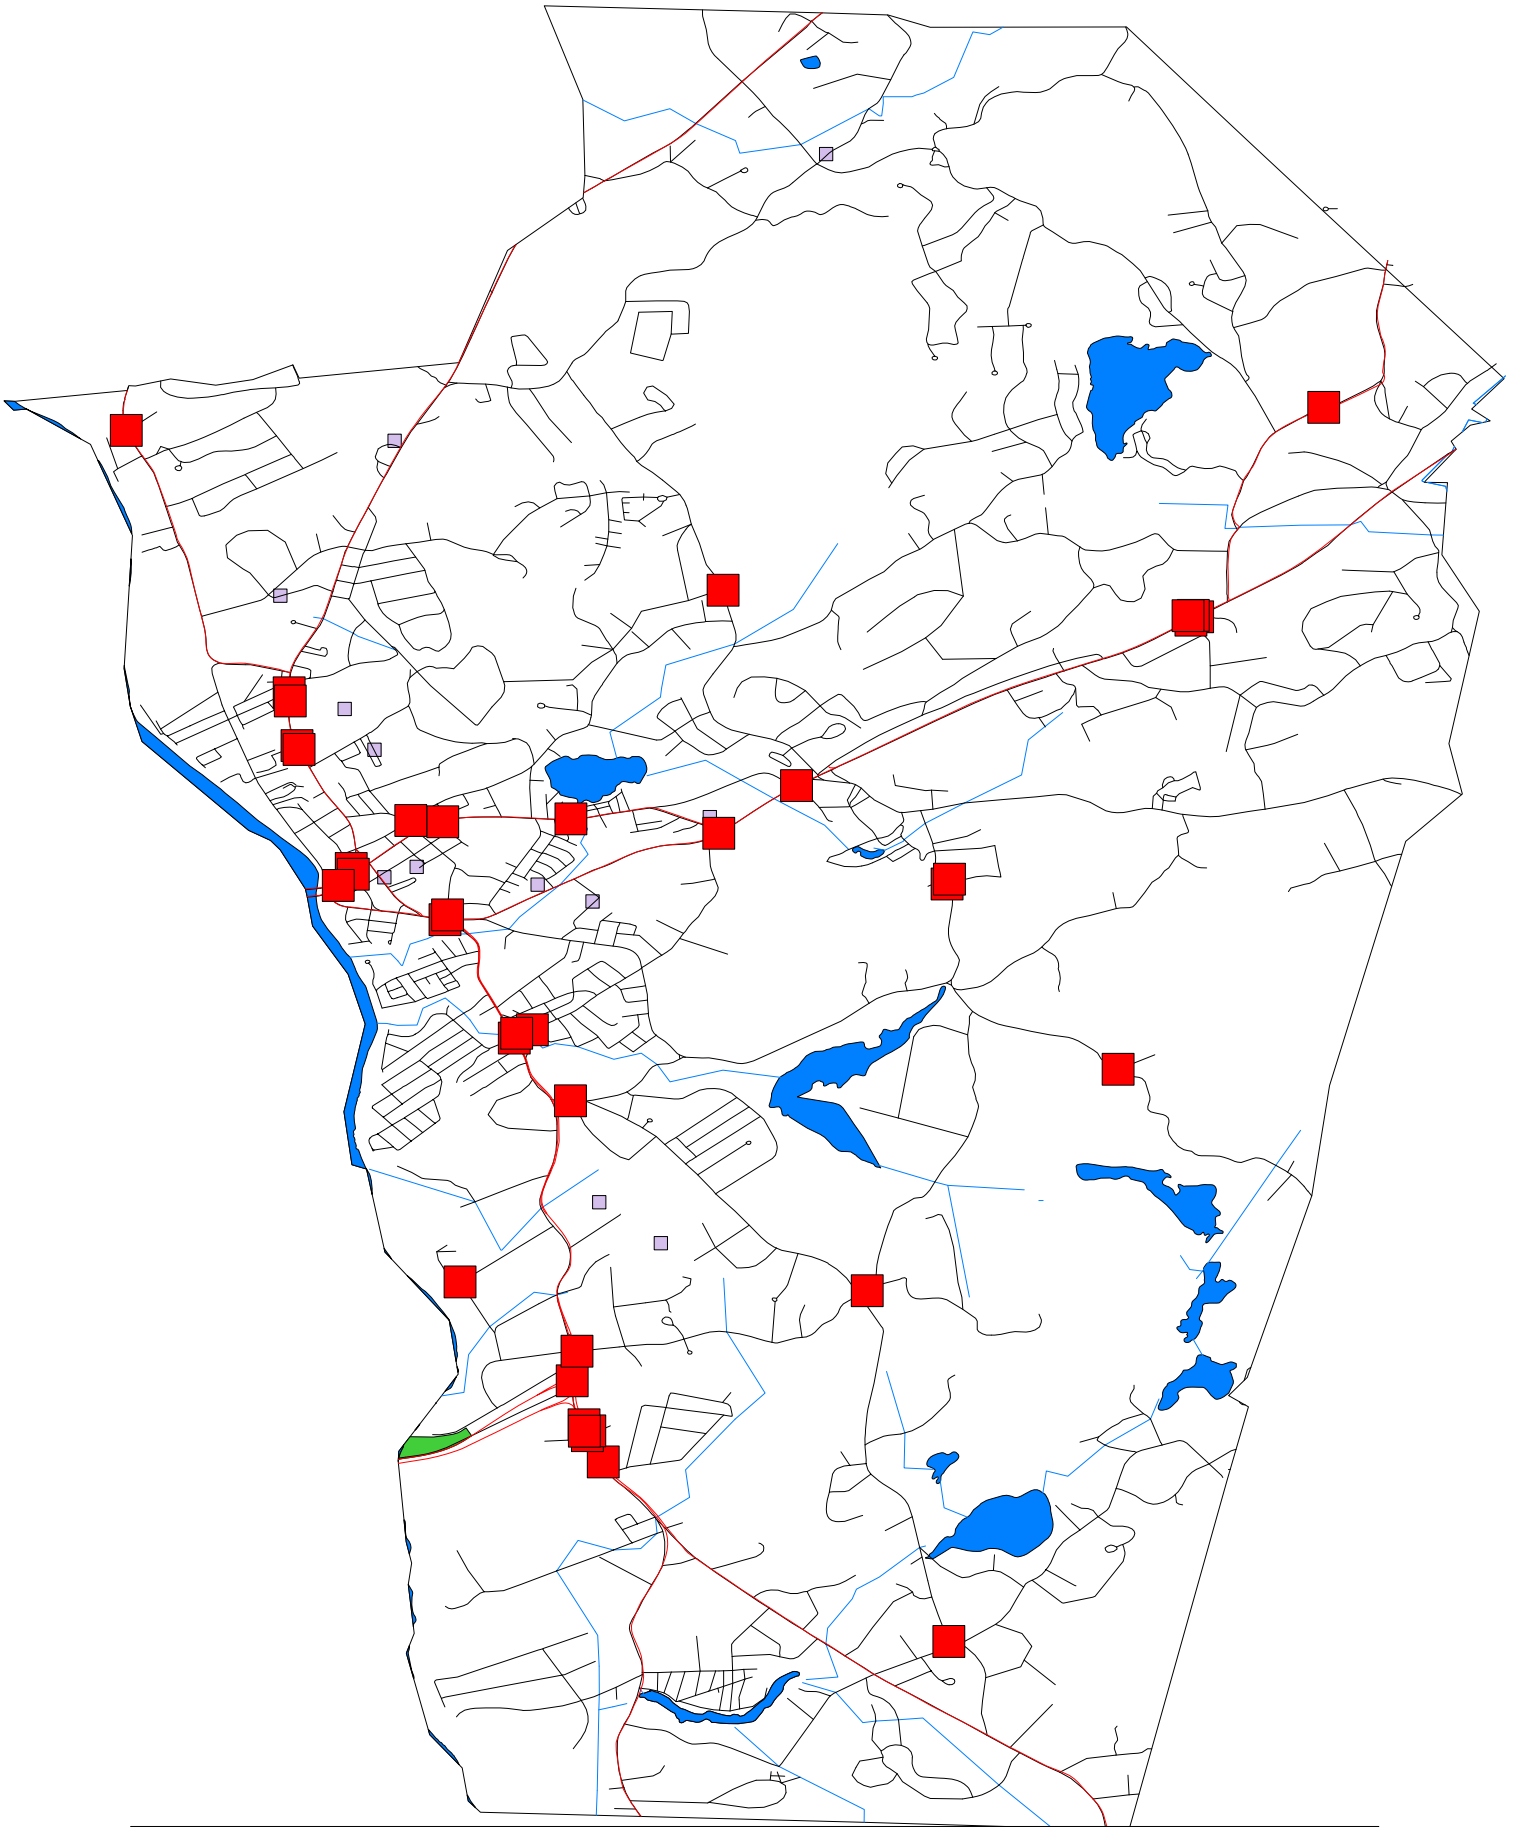

Hudson Police Department

Reportable MVAs

04/27/2011

Nov 1 thru Nov 30, 2010

Map Legend

Symbol	Description
■	Reportable MVAs