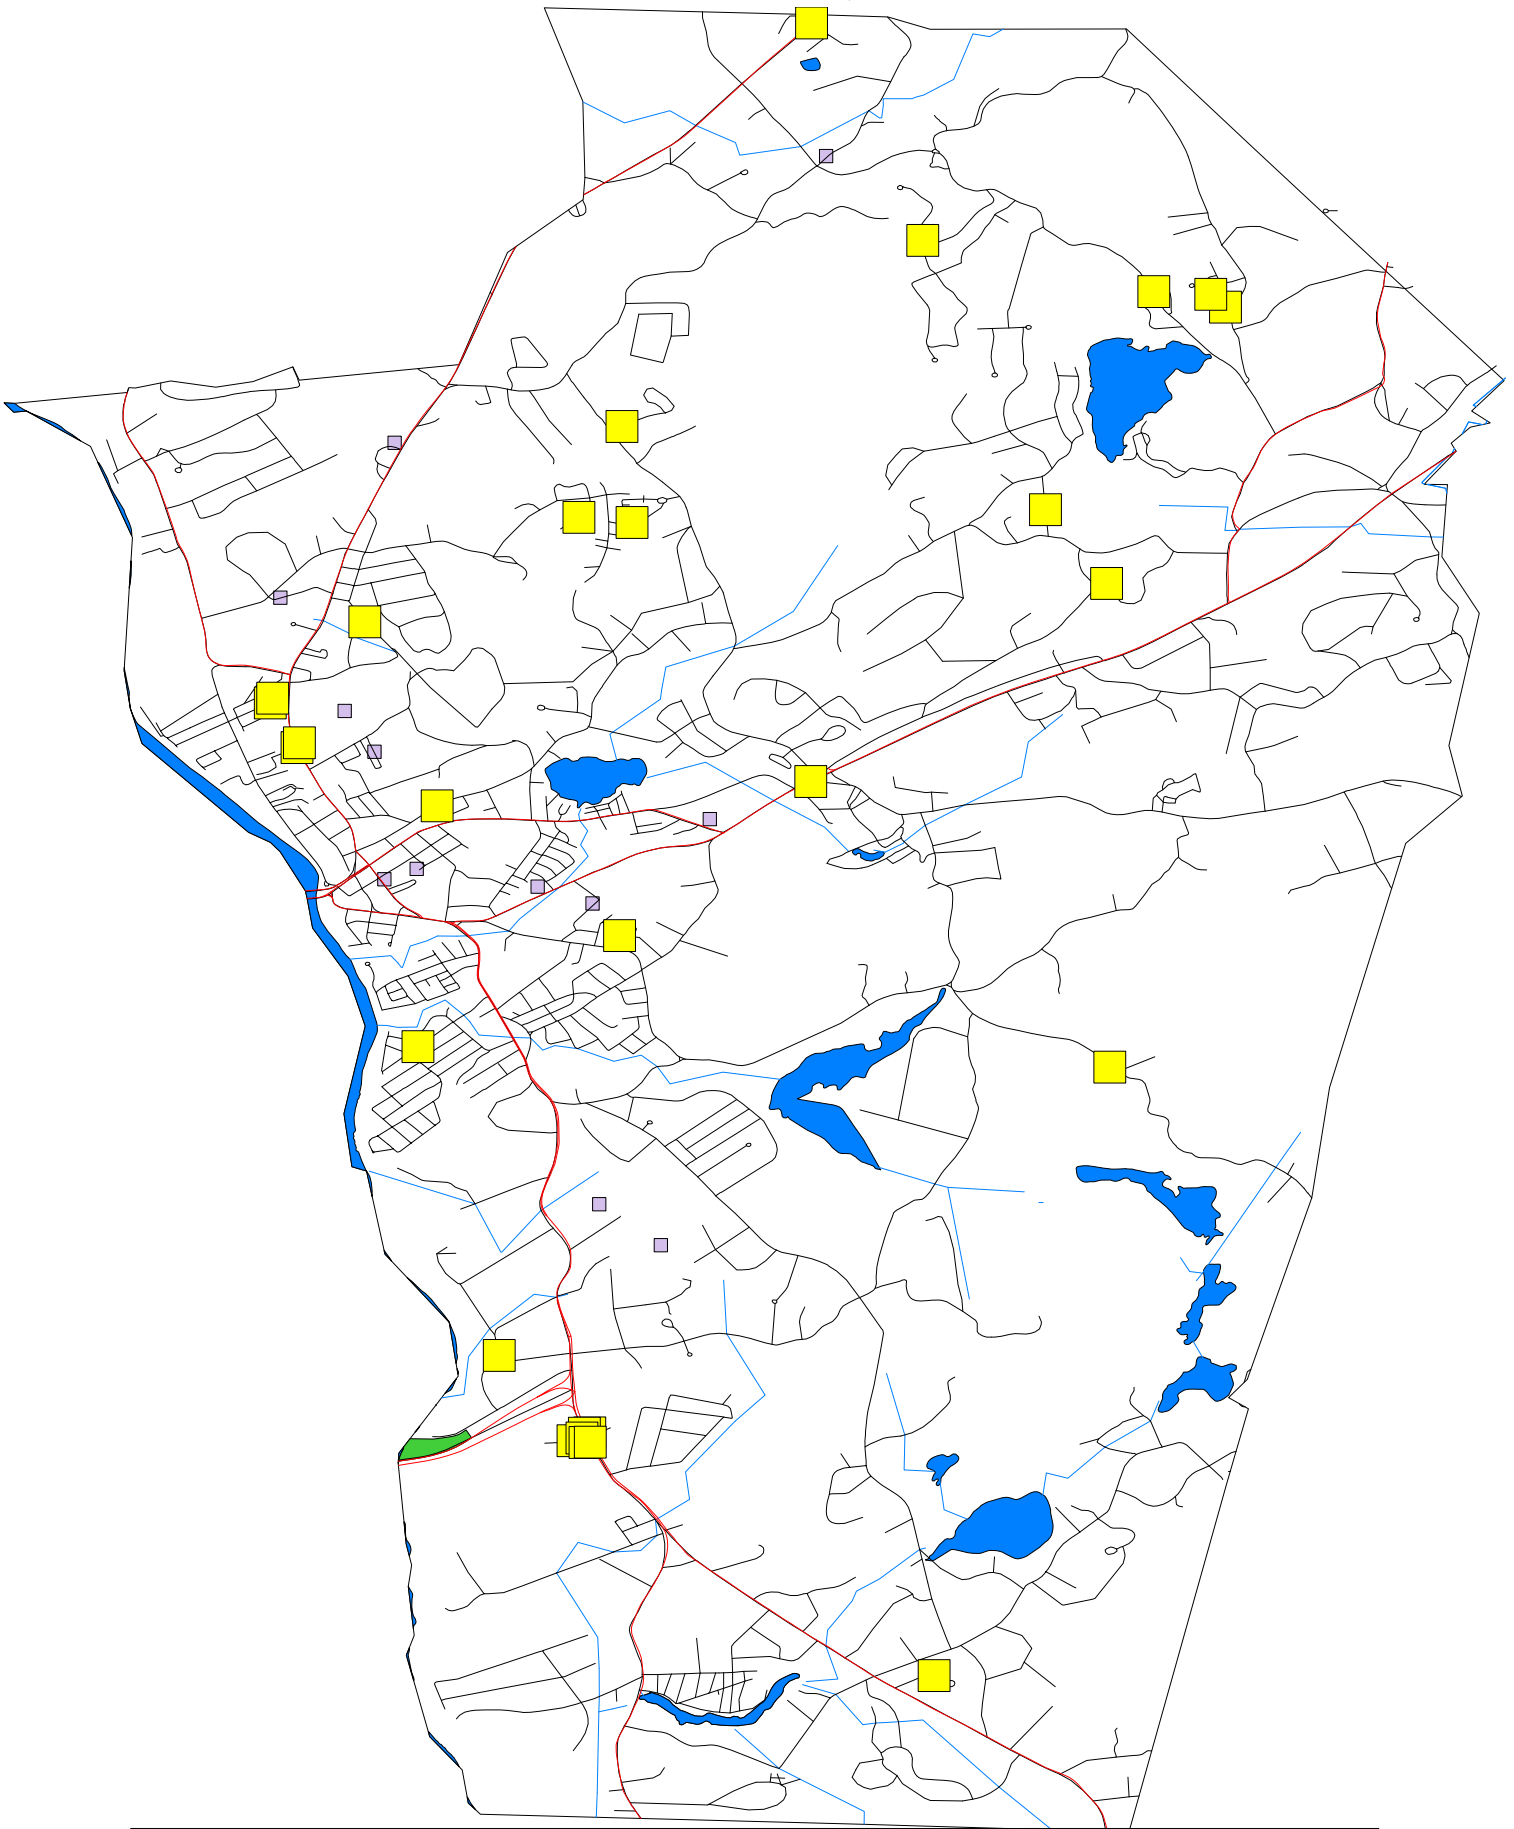

Hudson Police Department

All Theft Calls

04/27/2011

Nov 1 thru Nov 31, 2010

Map Legend

Symbol	Description
■	Theft Calls