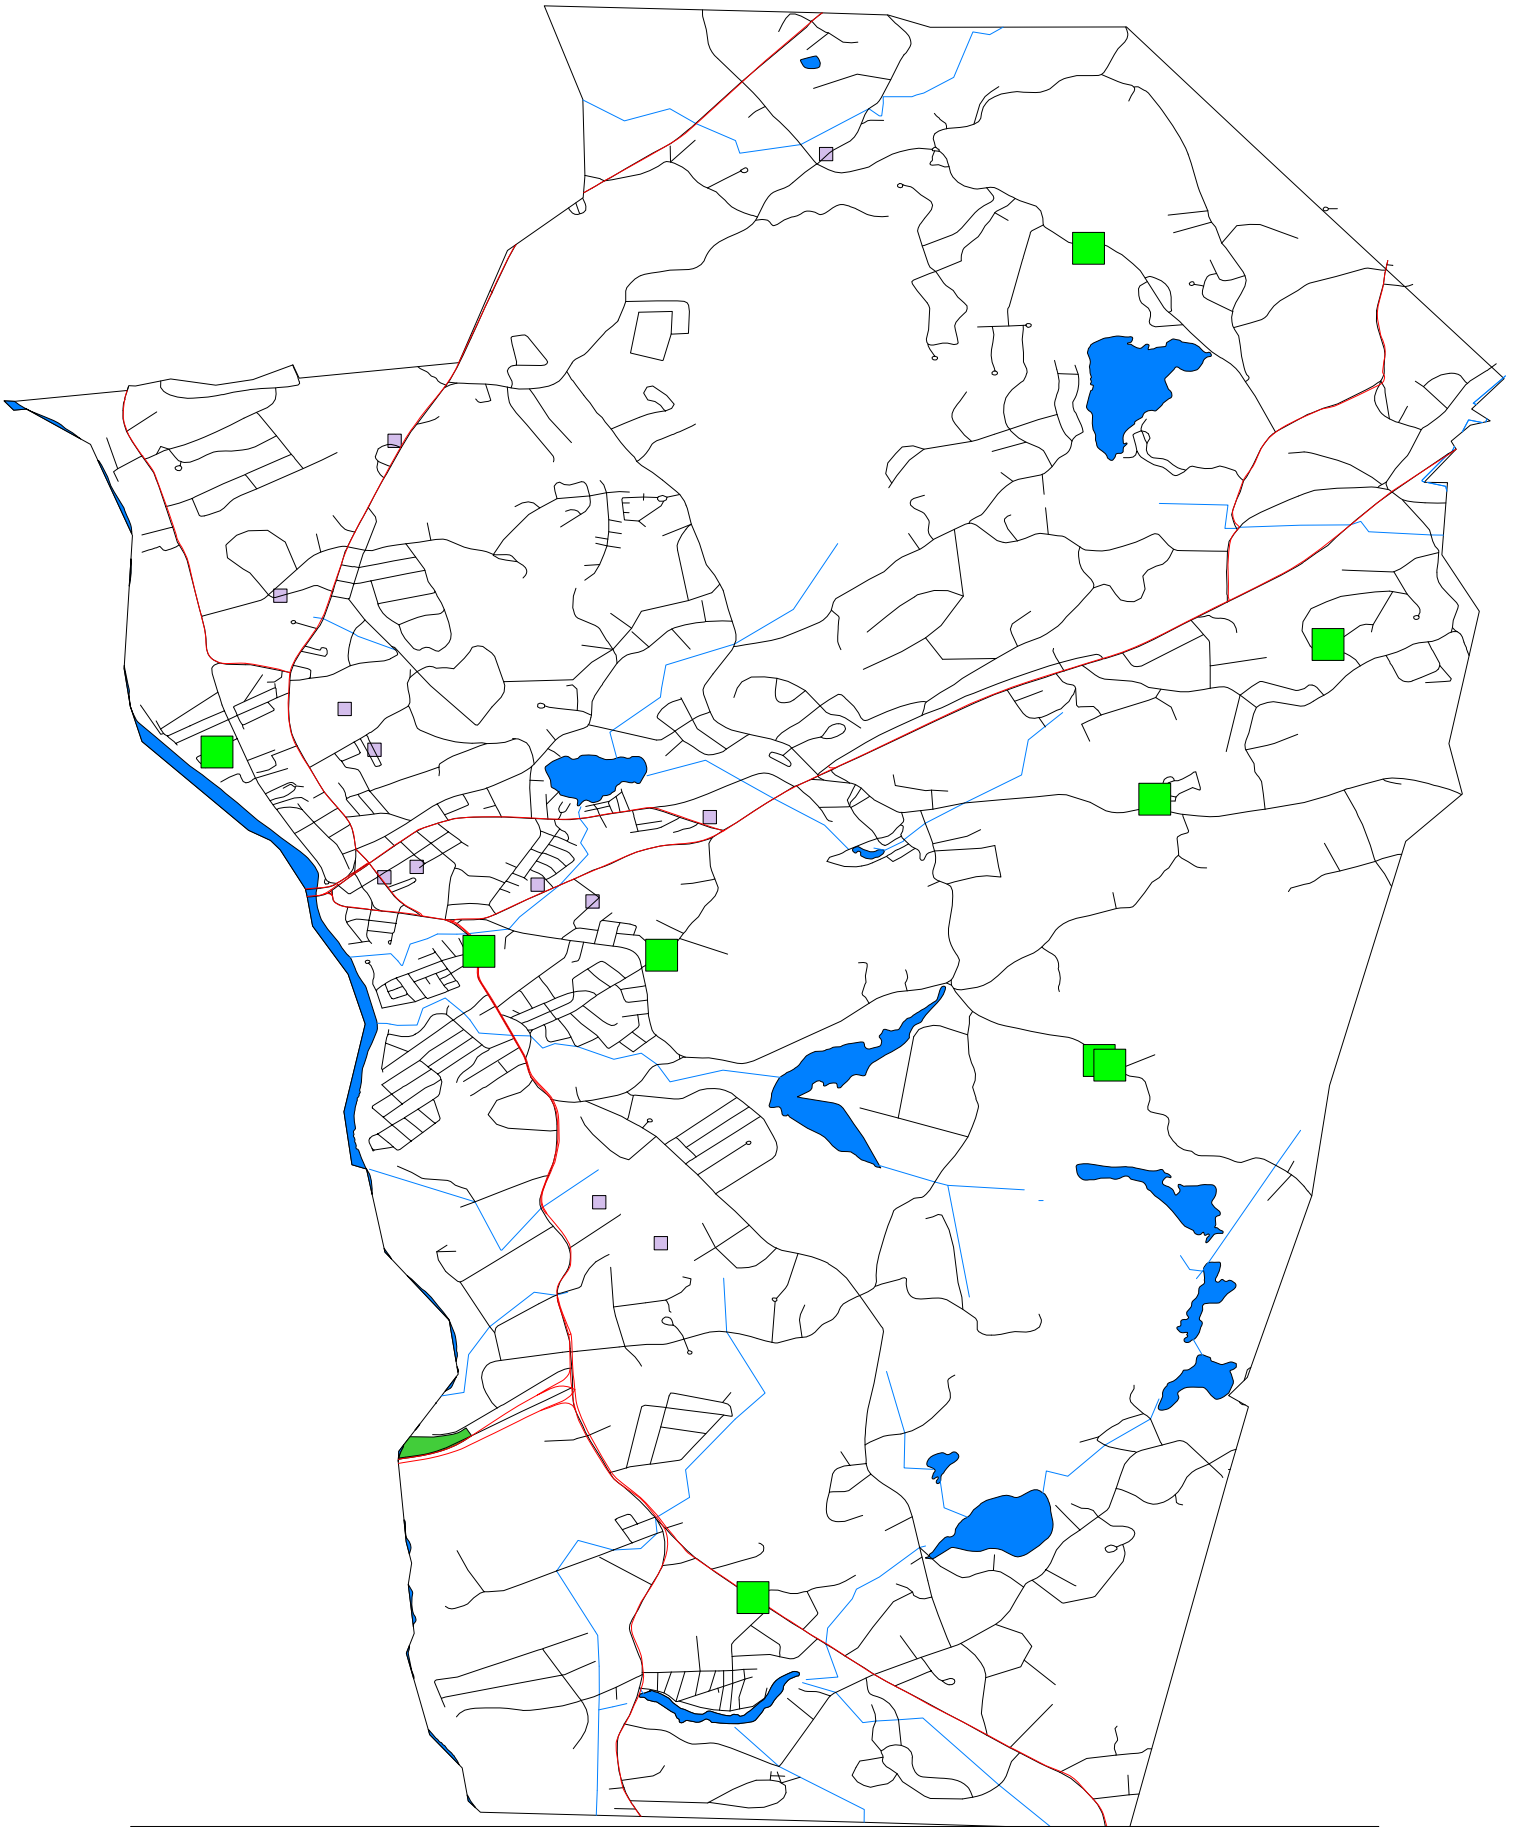

# Hudson Police Department

## Criminal Mischief Calls

### Oct 1 thru Oct 31, 2010

04/27/2011

### Map Legend

Symbol	Description
■	Criminal Mischief Calls