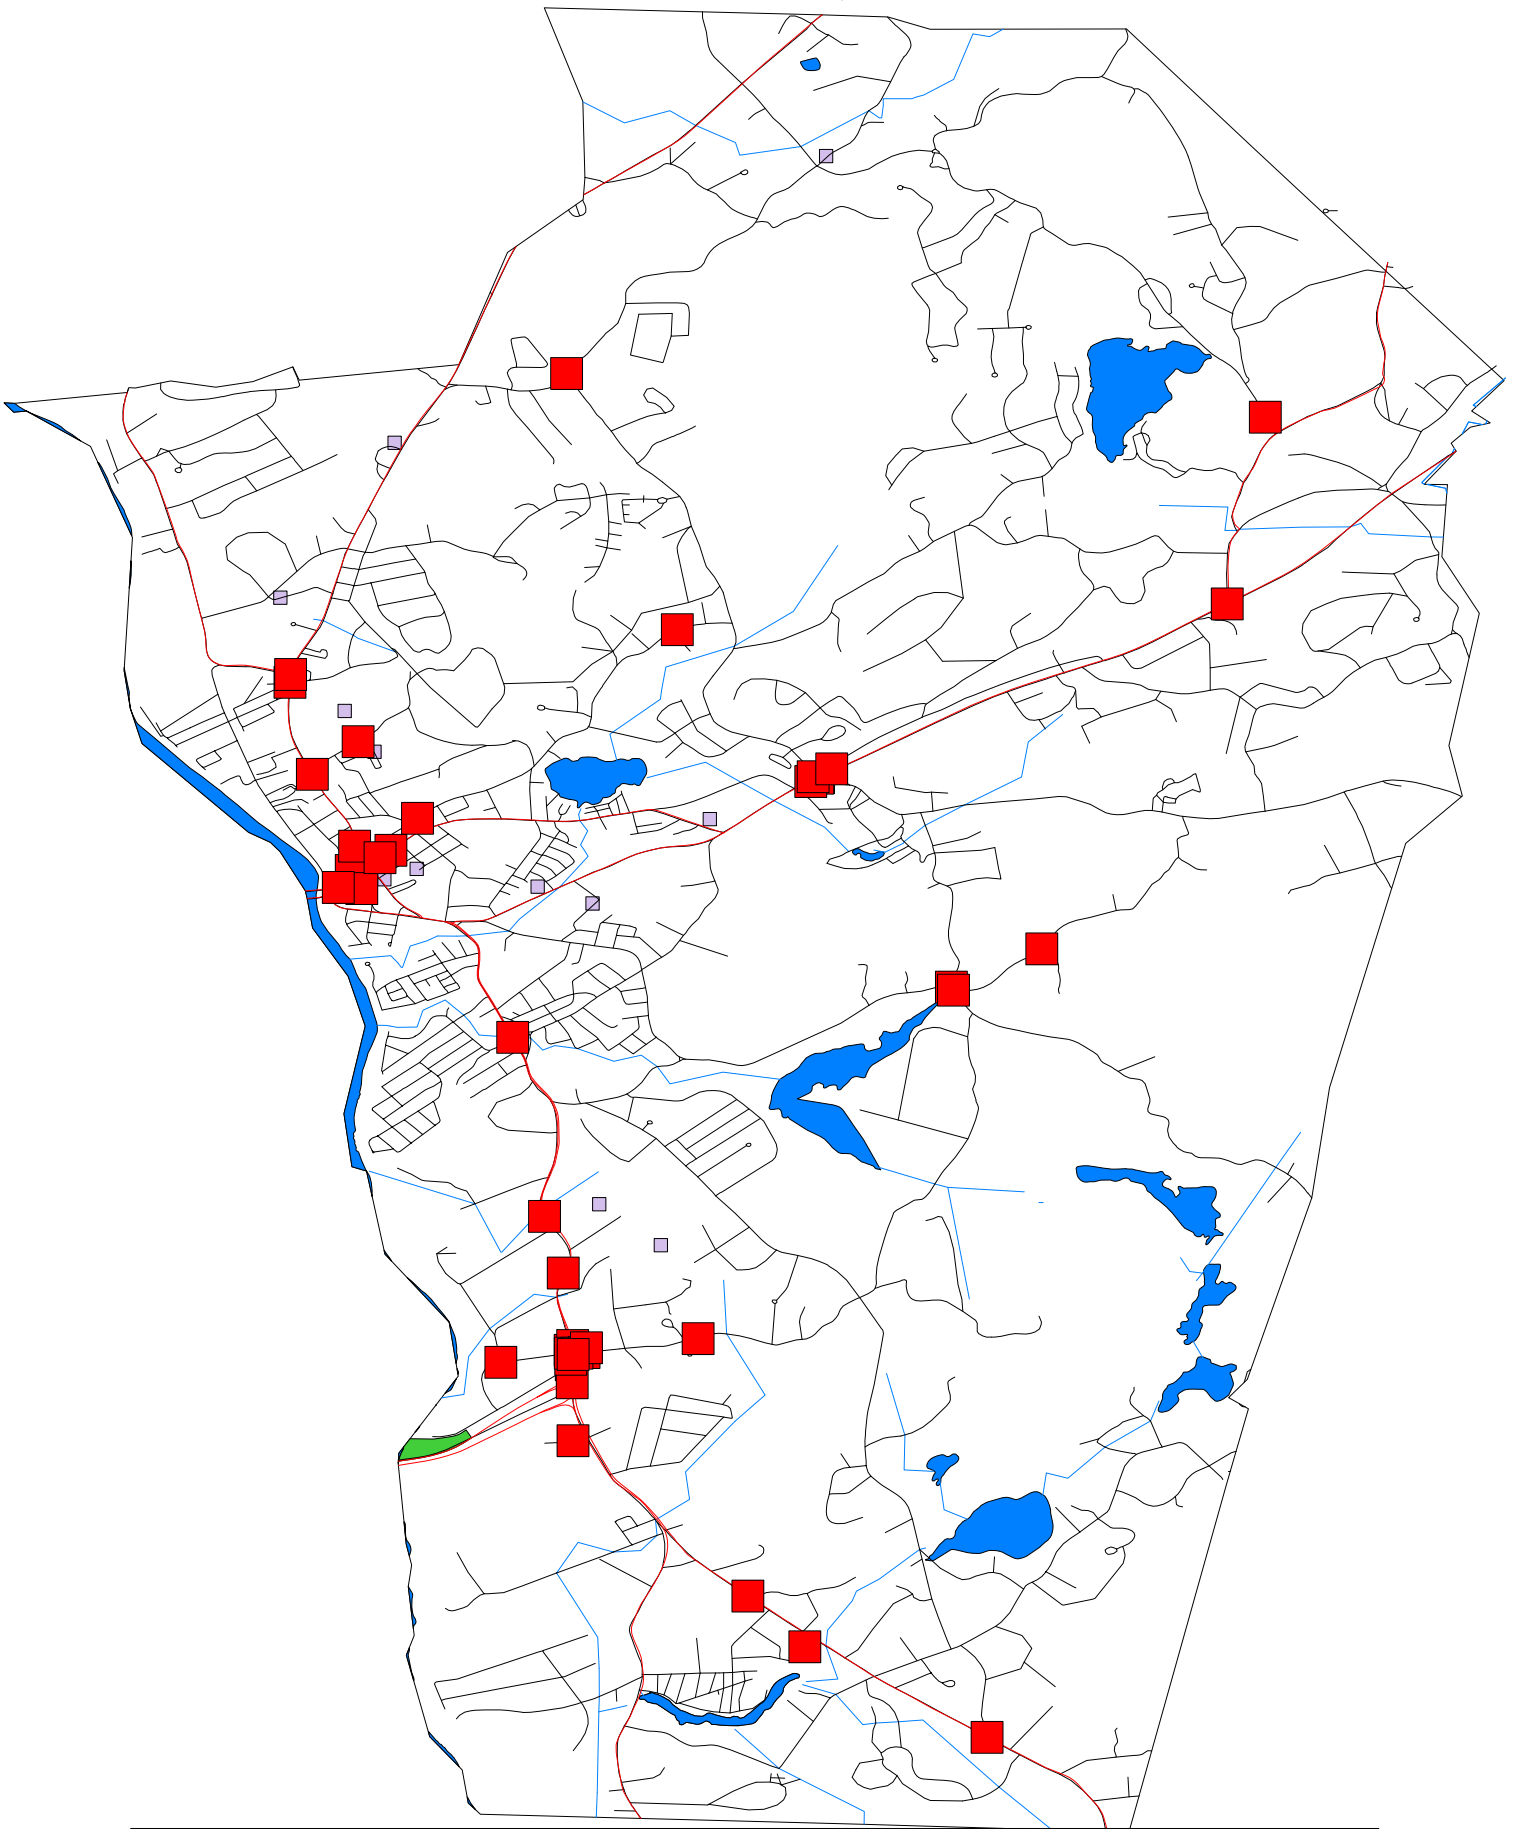

# Hudson Police Department

## Reportable MVAs

04/27/2011

Oct 1 thru Oct 31, 2010

### Map Legend

Symbol	Description
■	Reportable MVAs