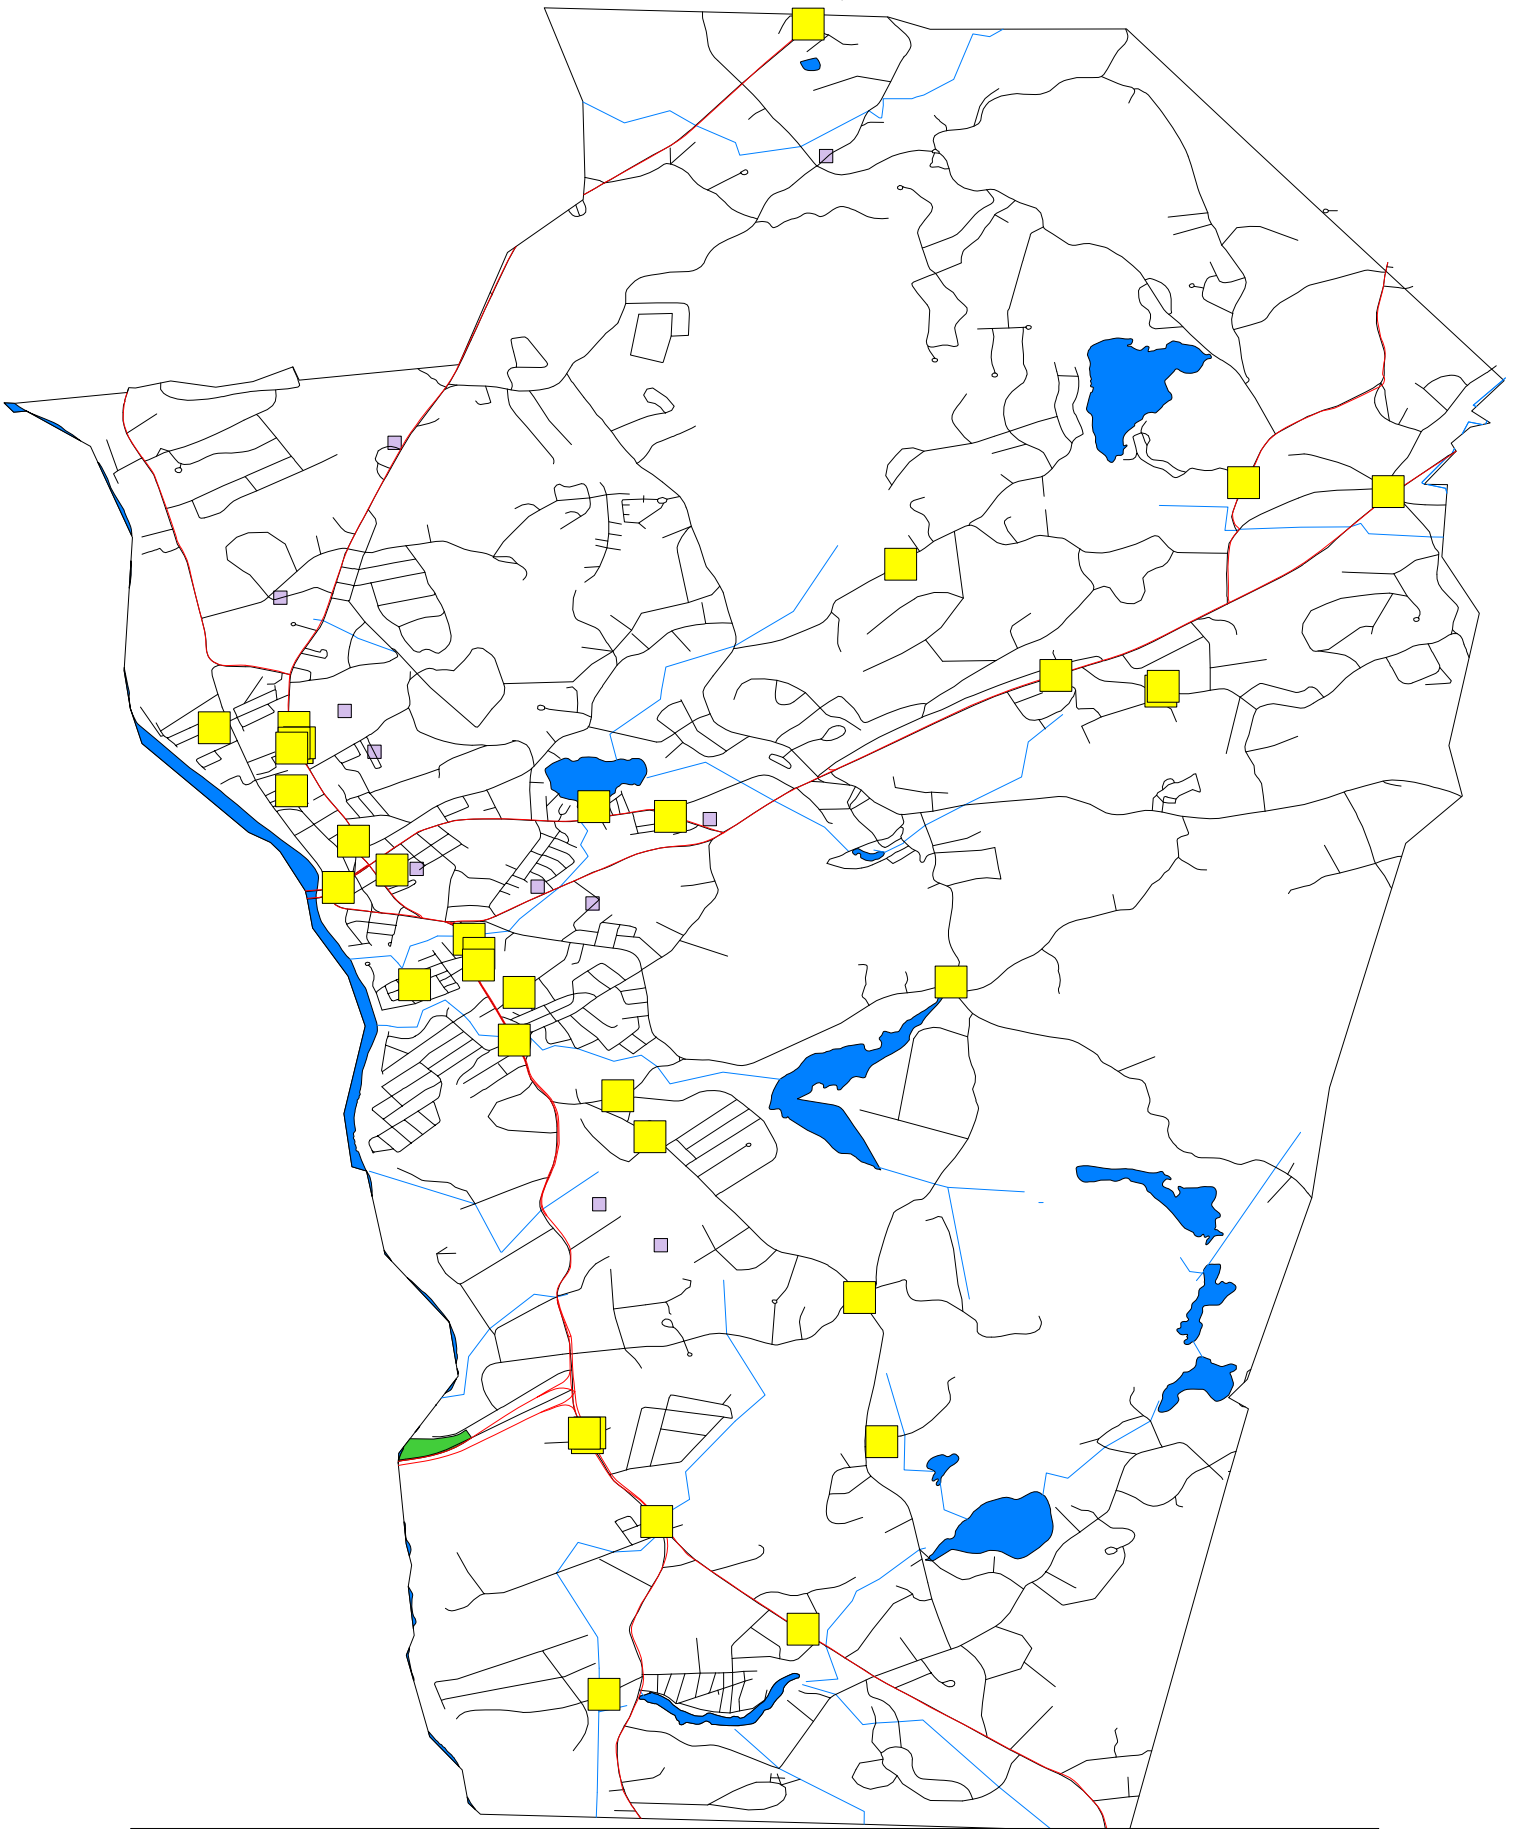

# Hudson Police Department

All Theft Calls

04/27/2011

Oct 1 thru Oct 31, 2010

## Map Legend

Symbol	Description
■	All Theft Calls