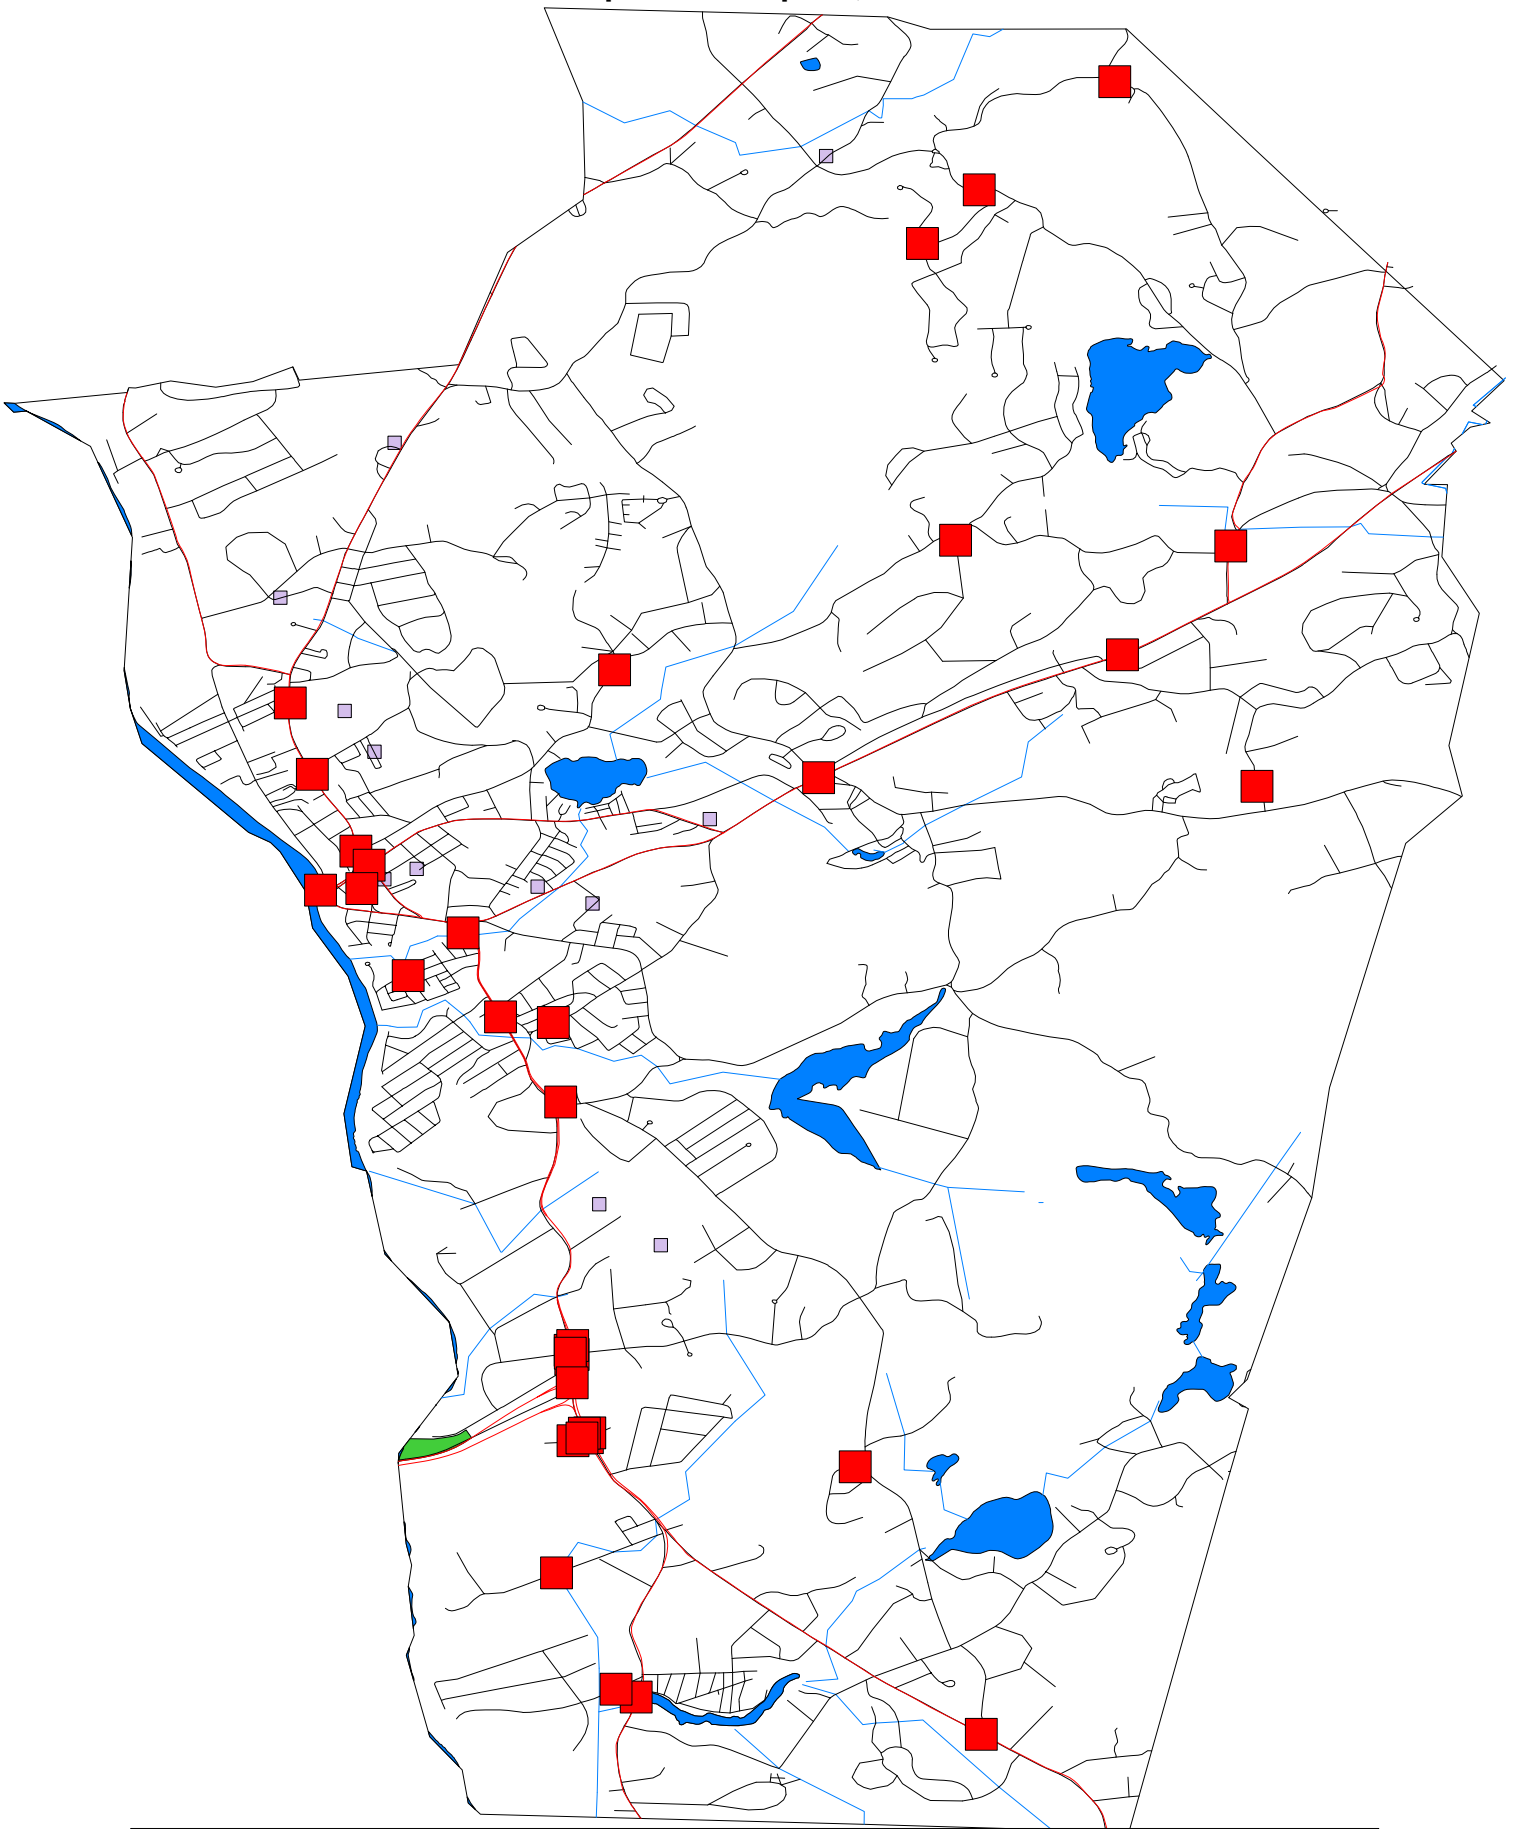

Hudson Police Department

All Reportable MVAs

04/22/2011

Sept 1 thru Sept 30, 2010

Map Legend

Symbol	Description
■	Reportable MVAs