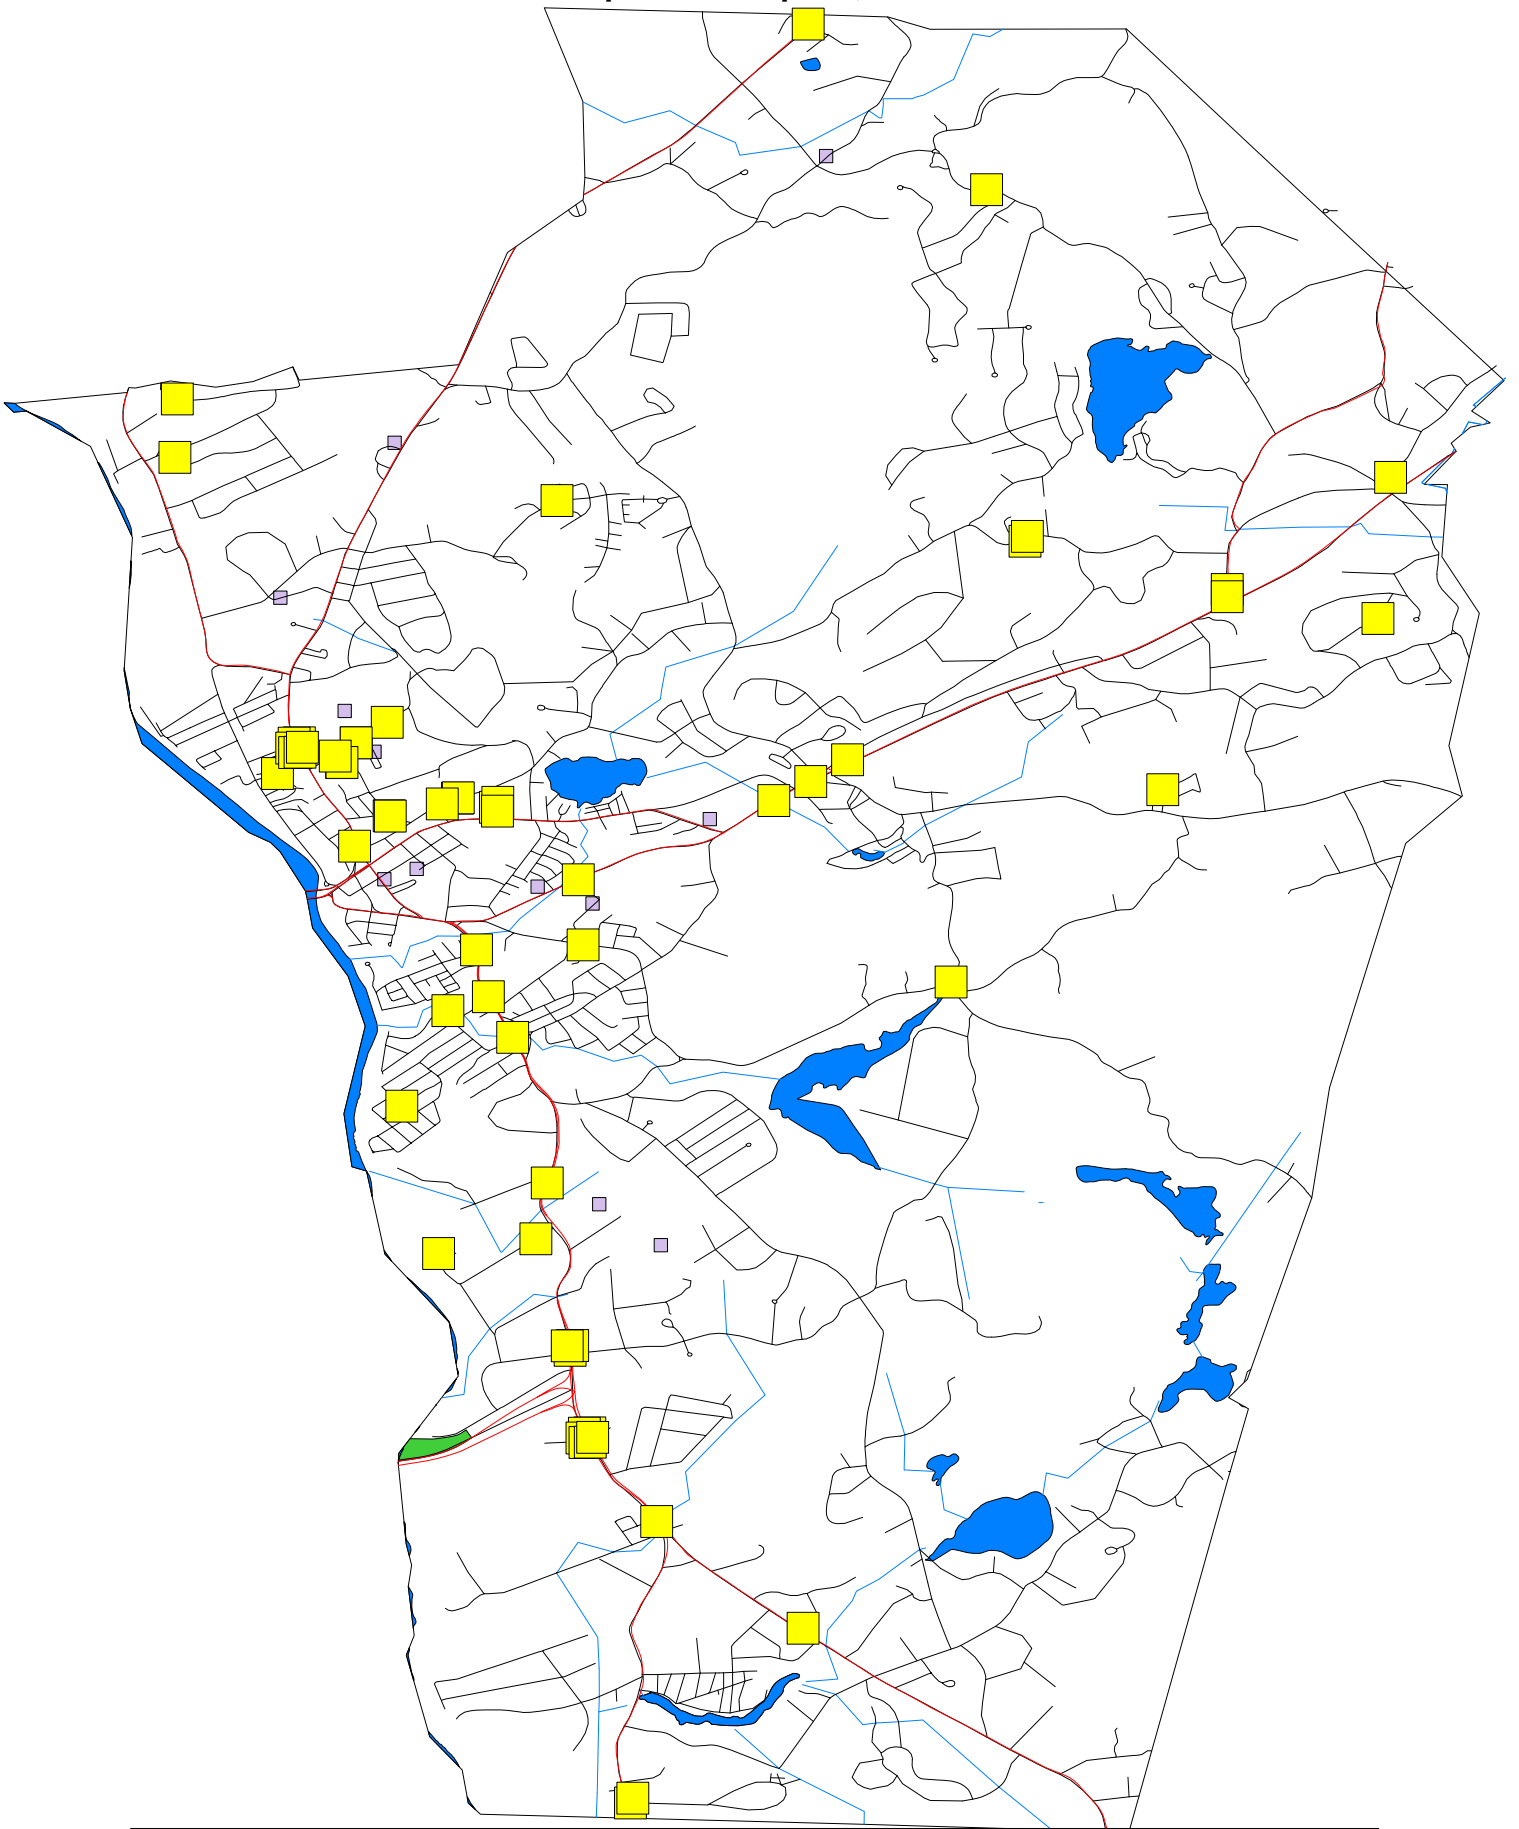

Hudson Police Department

All Theft Calls

04/22/2011

Sept 1 thru Sept 30, 2010

Map Legend

Symbol	Description
■	All Theft Calls