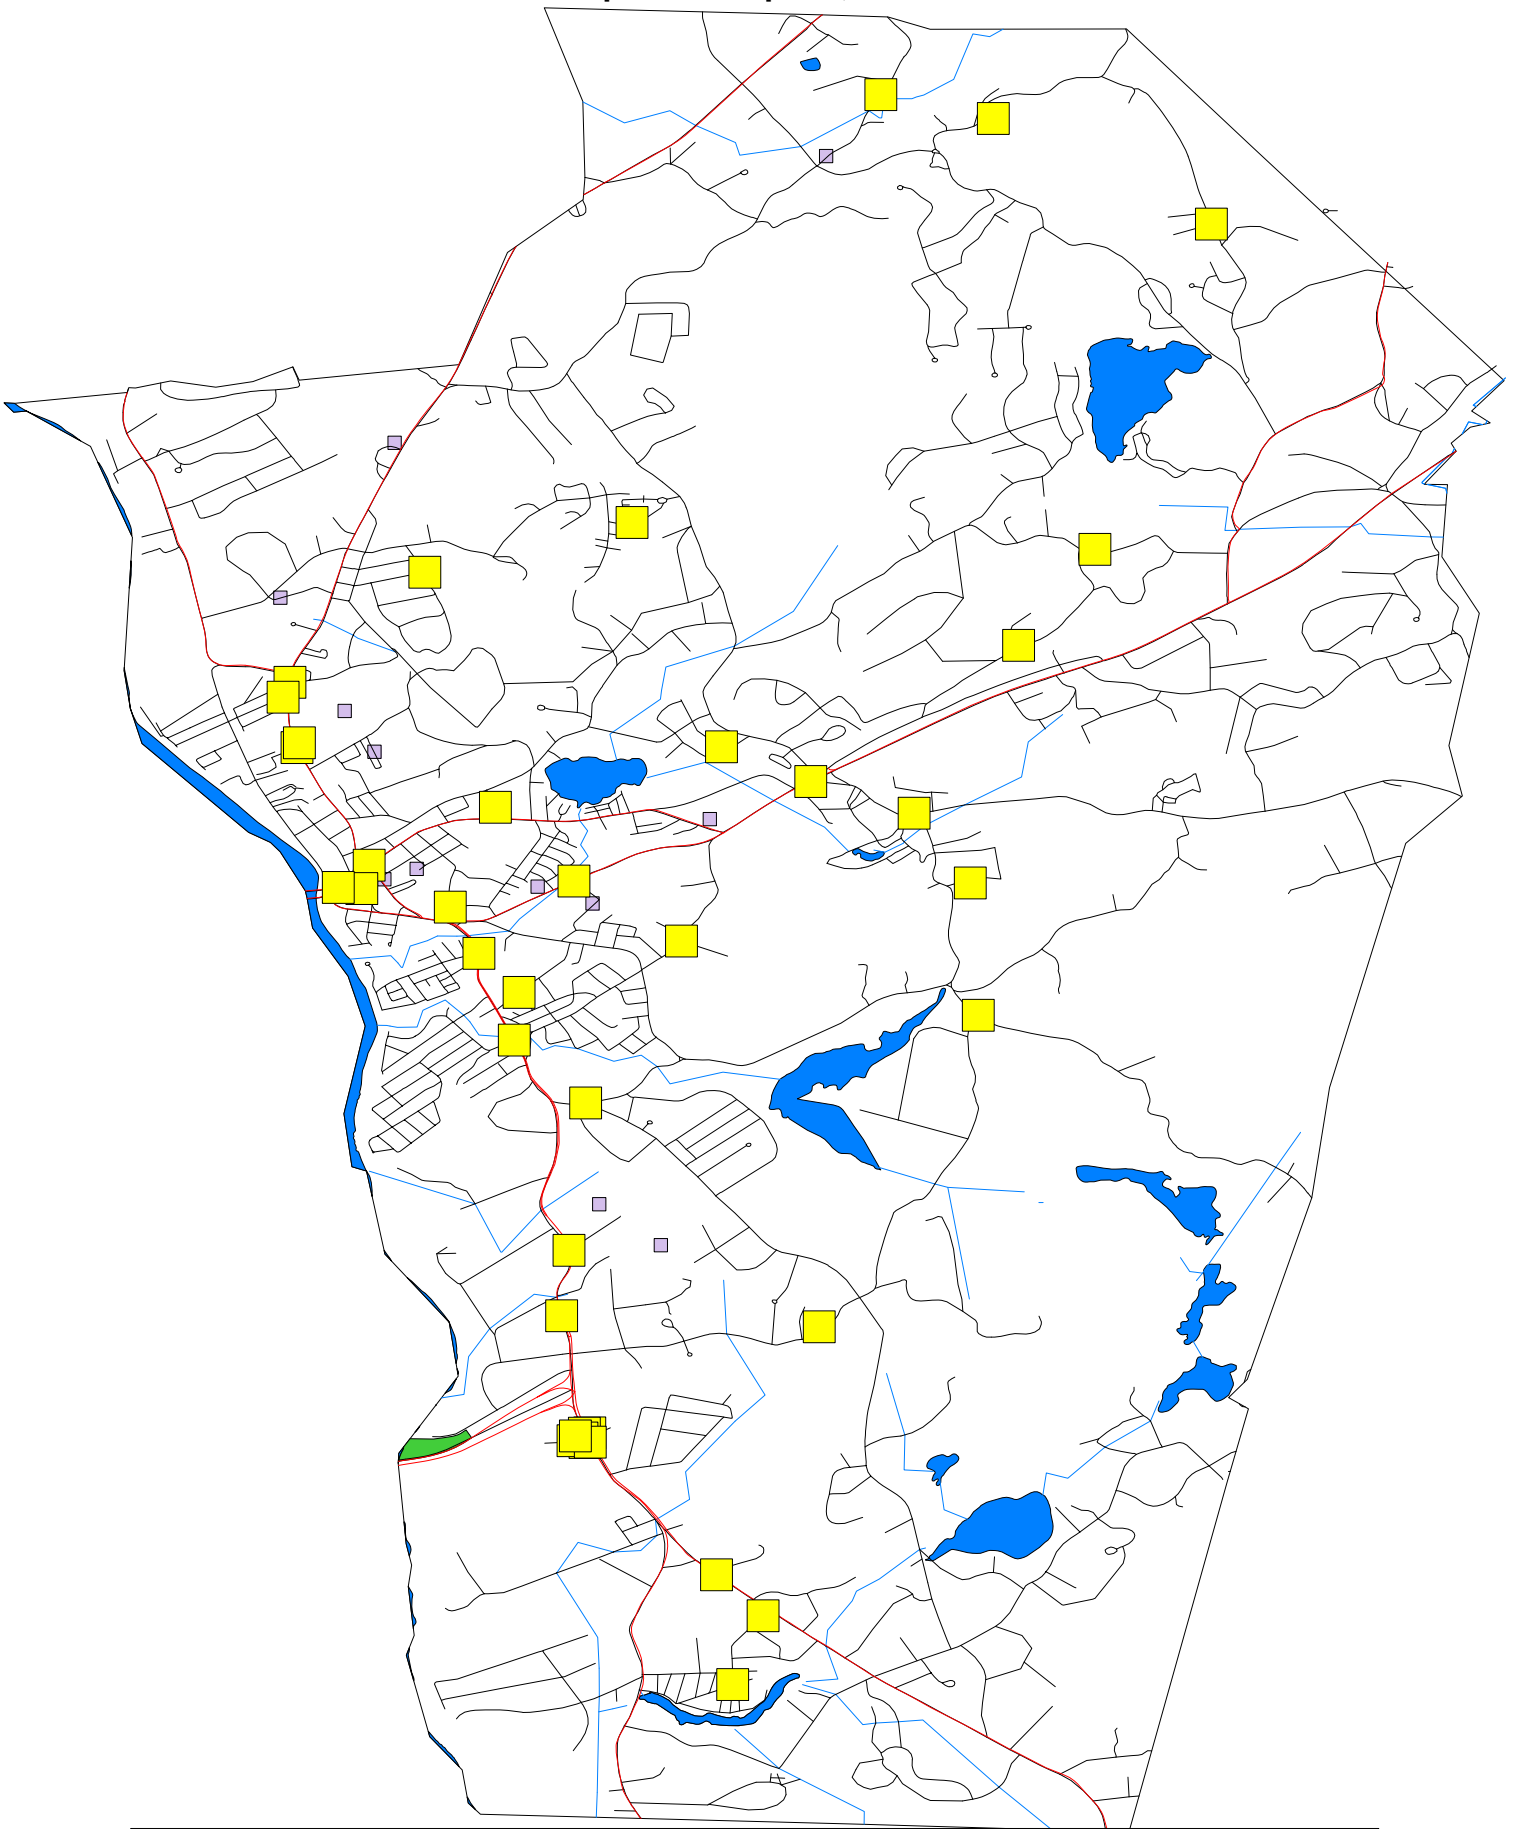

Hudson Police Department

All Theft Calls

06/03/2010

Apr 1 thru Apr 30, 2010

Map Legend

Symbol	Description
■	All Theft Calls