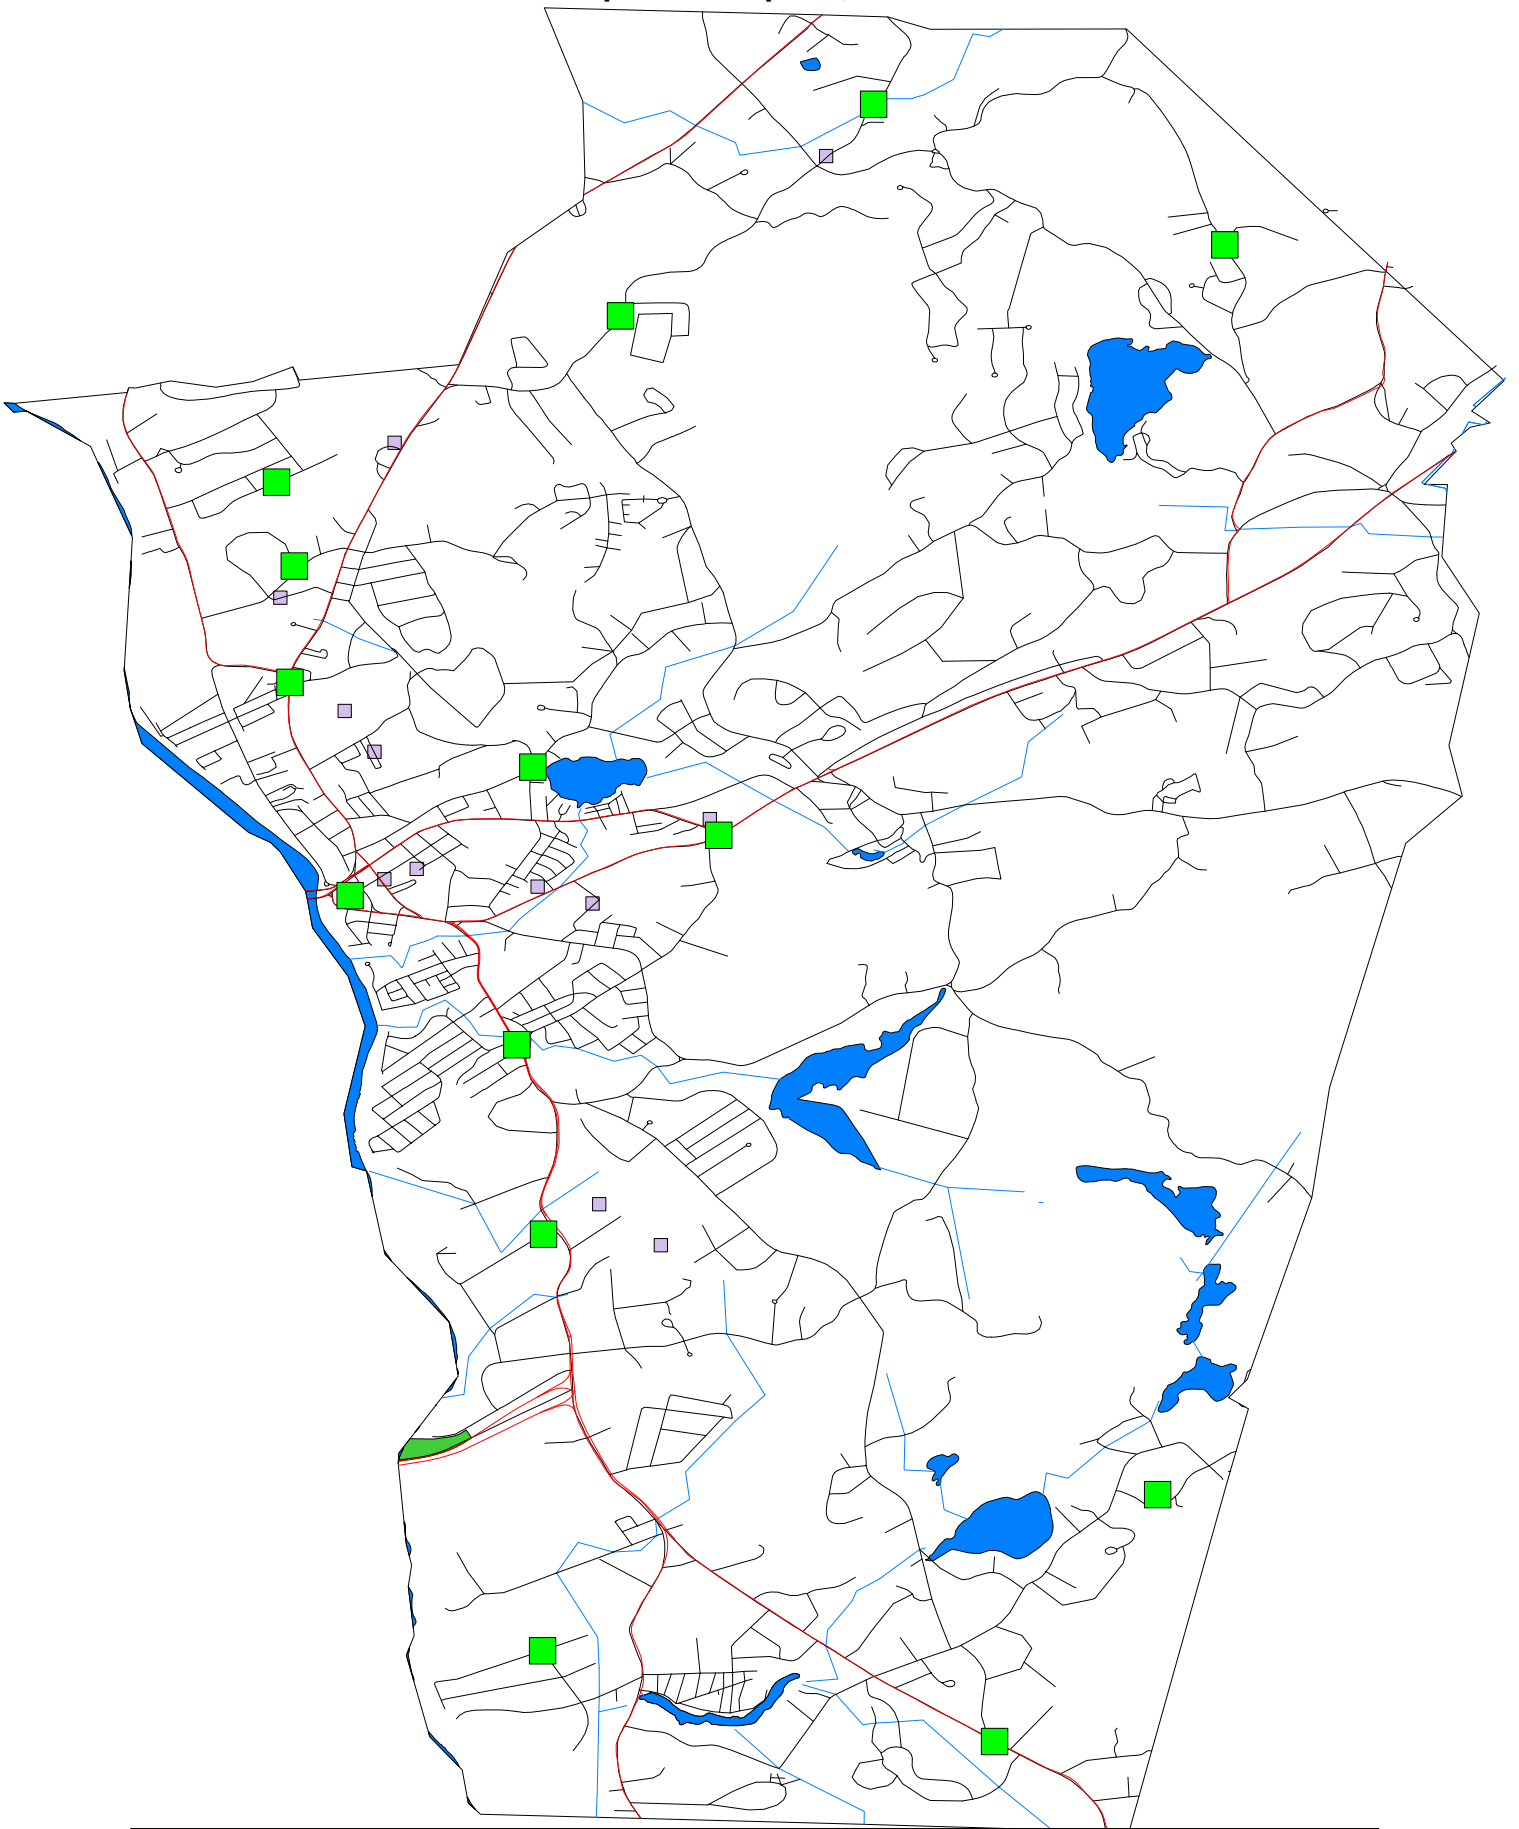

Hudson Police Department

Criminal Mischief Calls

Apr 1 thru Apr 30, 2010

06/03/2010

Map Legend

Symbol	Description
■	Criminal Mischief Calls