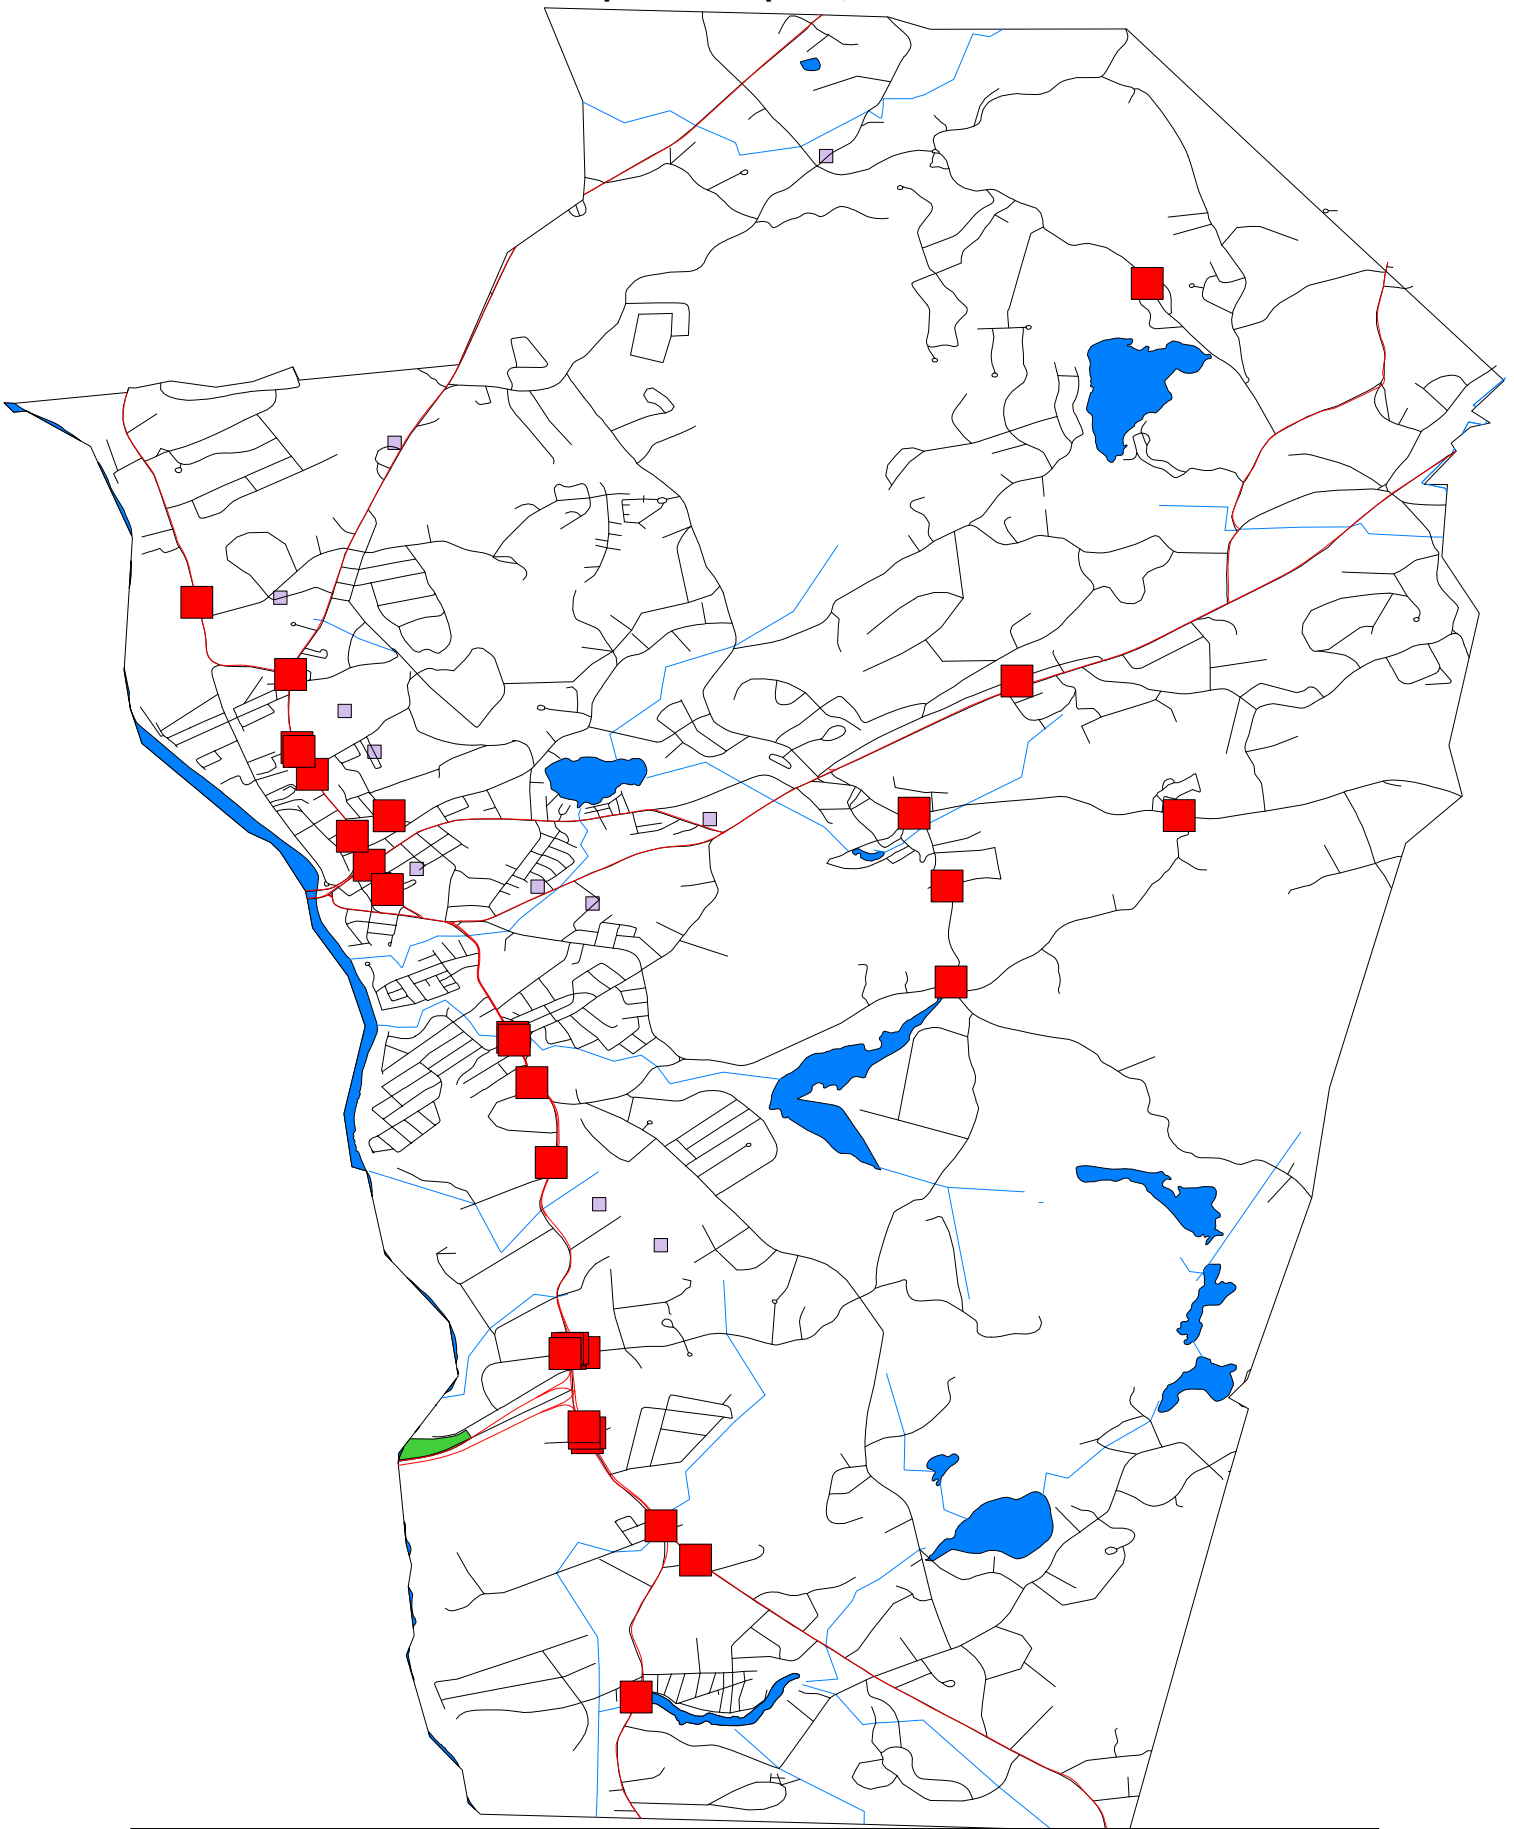

Hudson Police Department

Reportable MVAs

06/03/2010

Apr 1 thru Apr 30, 2010

Map Legend

Symbol	Description
■	Reportable MVAs