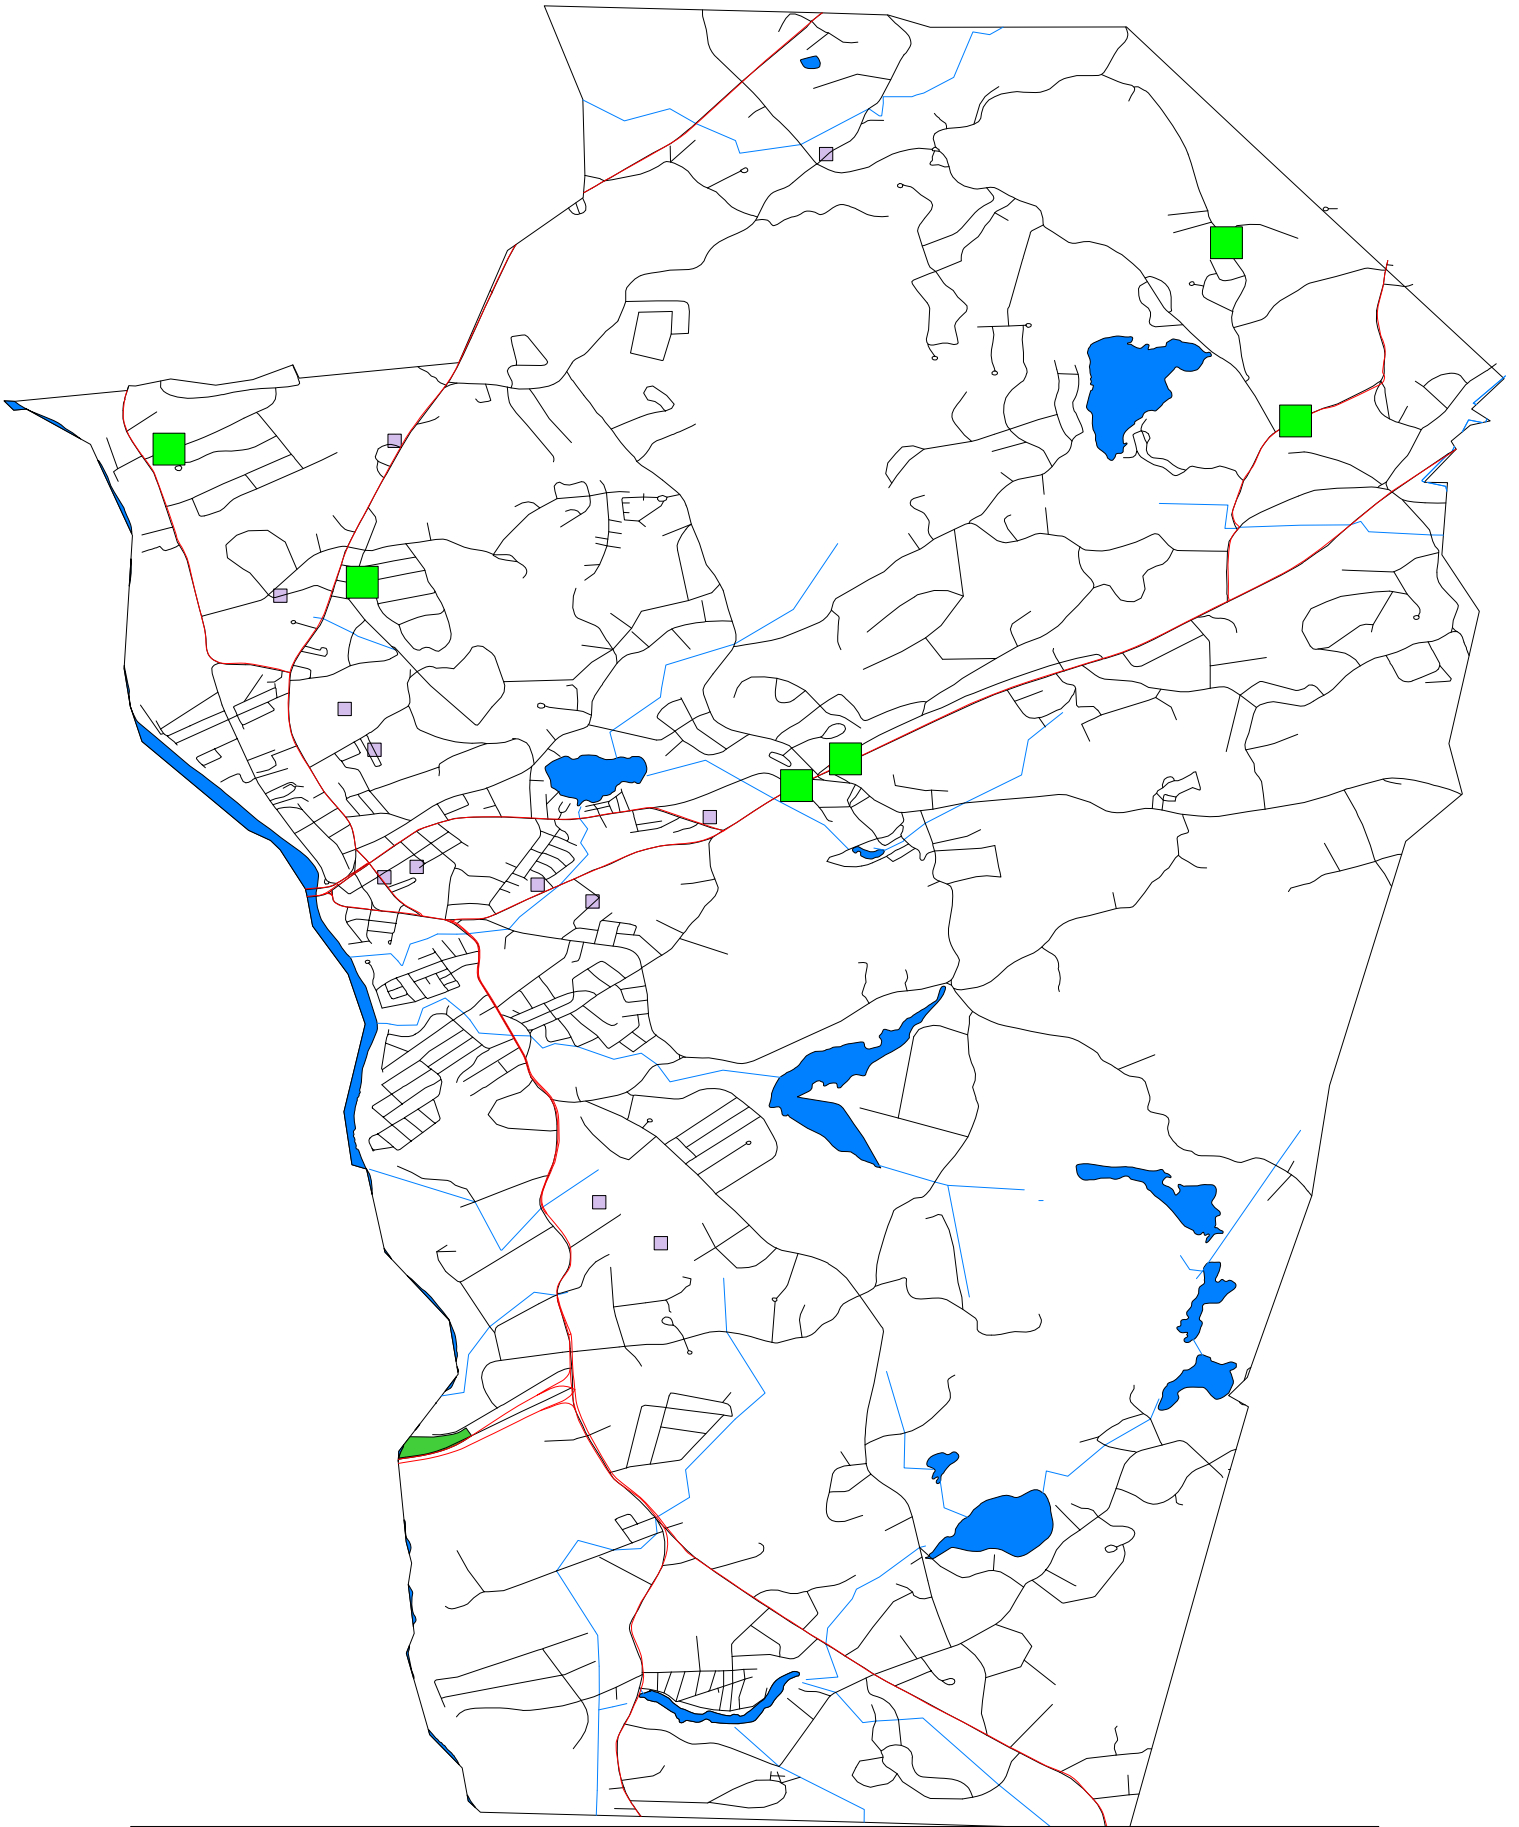

Hudson Police Department

All Criminal Mischief Calls

05/18/2011

April 1 thru April 30, 2011

Map Legend

Symbol	Description
■	Criminal Mischief Calls