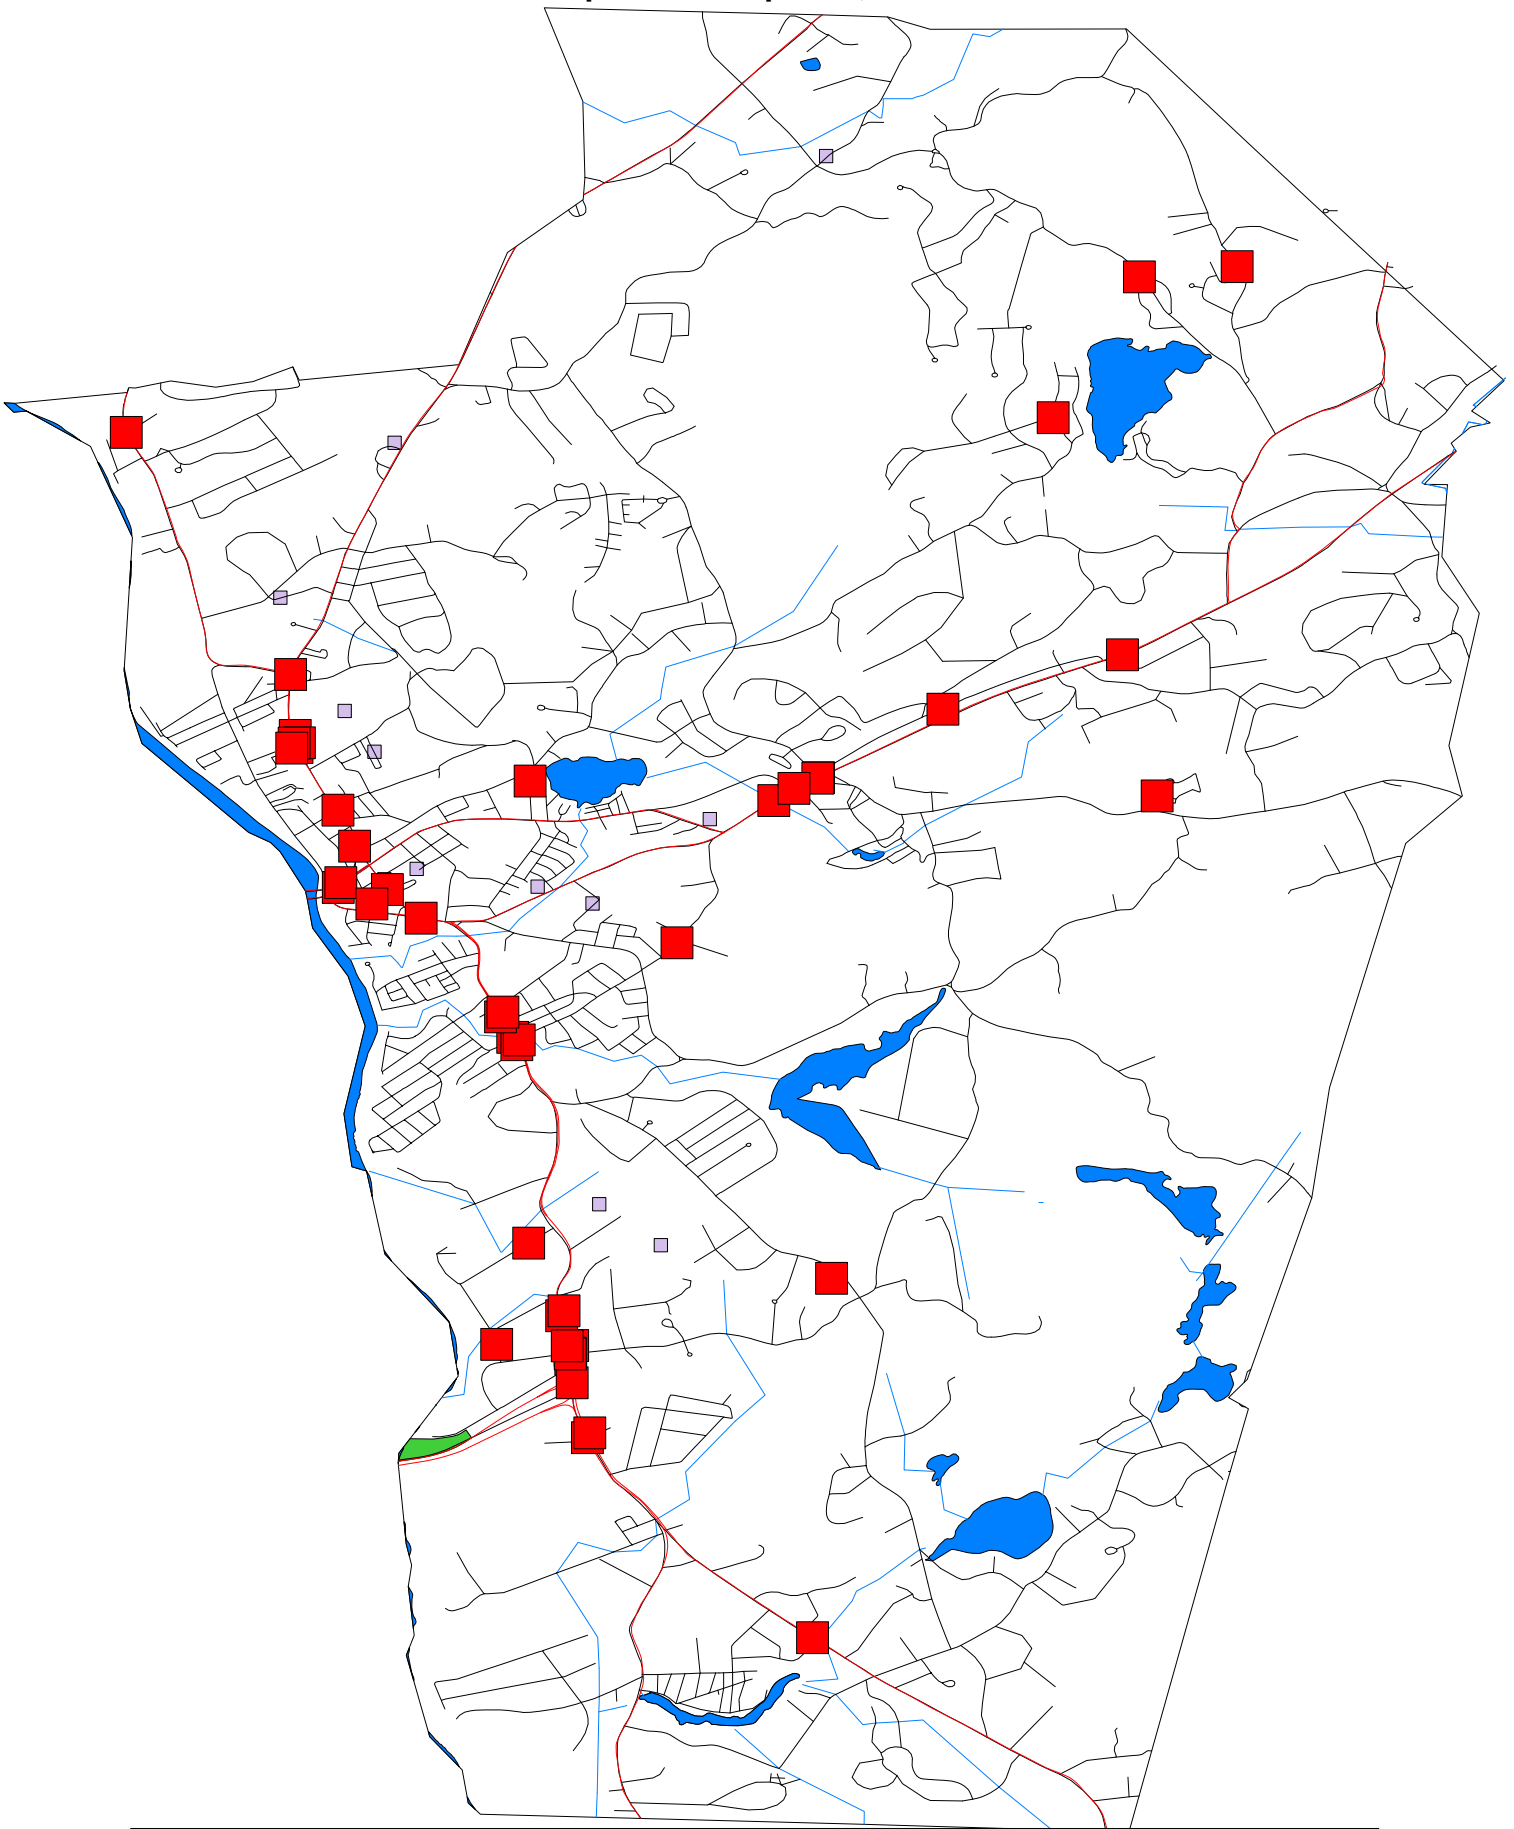

Hudson Police Department

Reportable MVAs

05/18/2011

April 1 thru April 30, 2011

Map Legend

Symbol	Description
■	Reportable MVAs