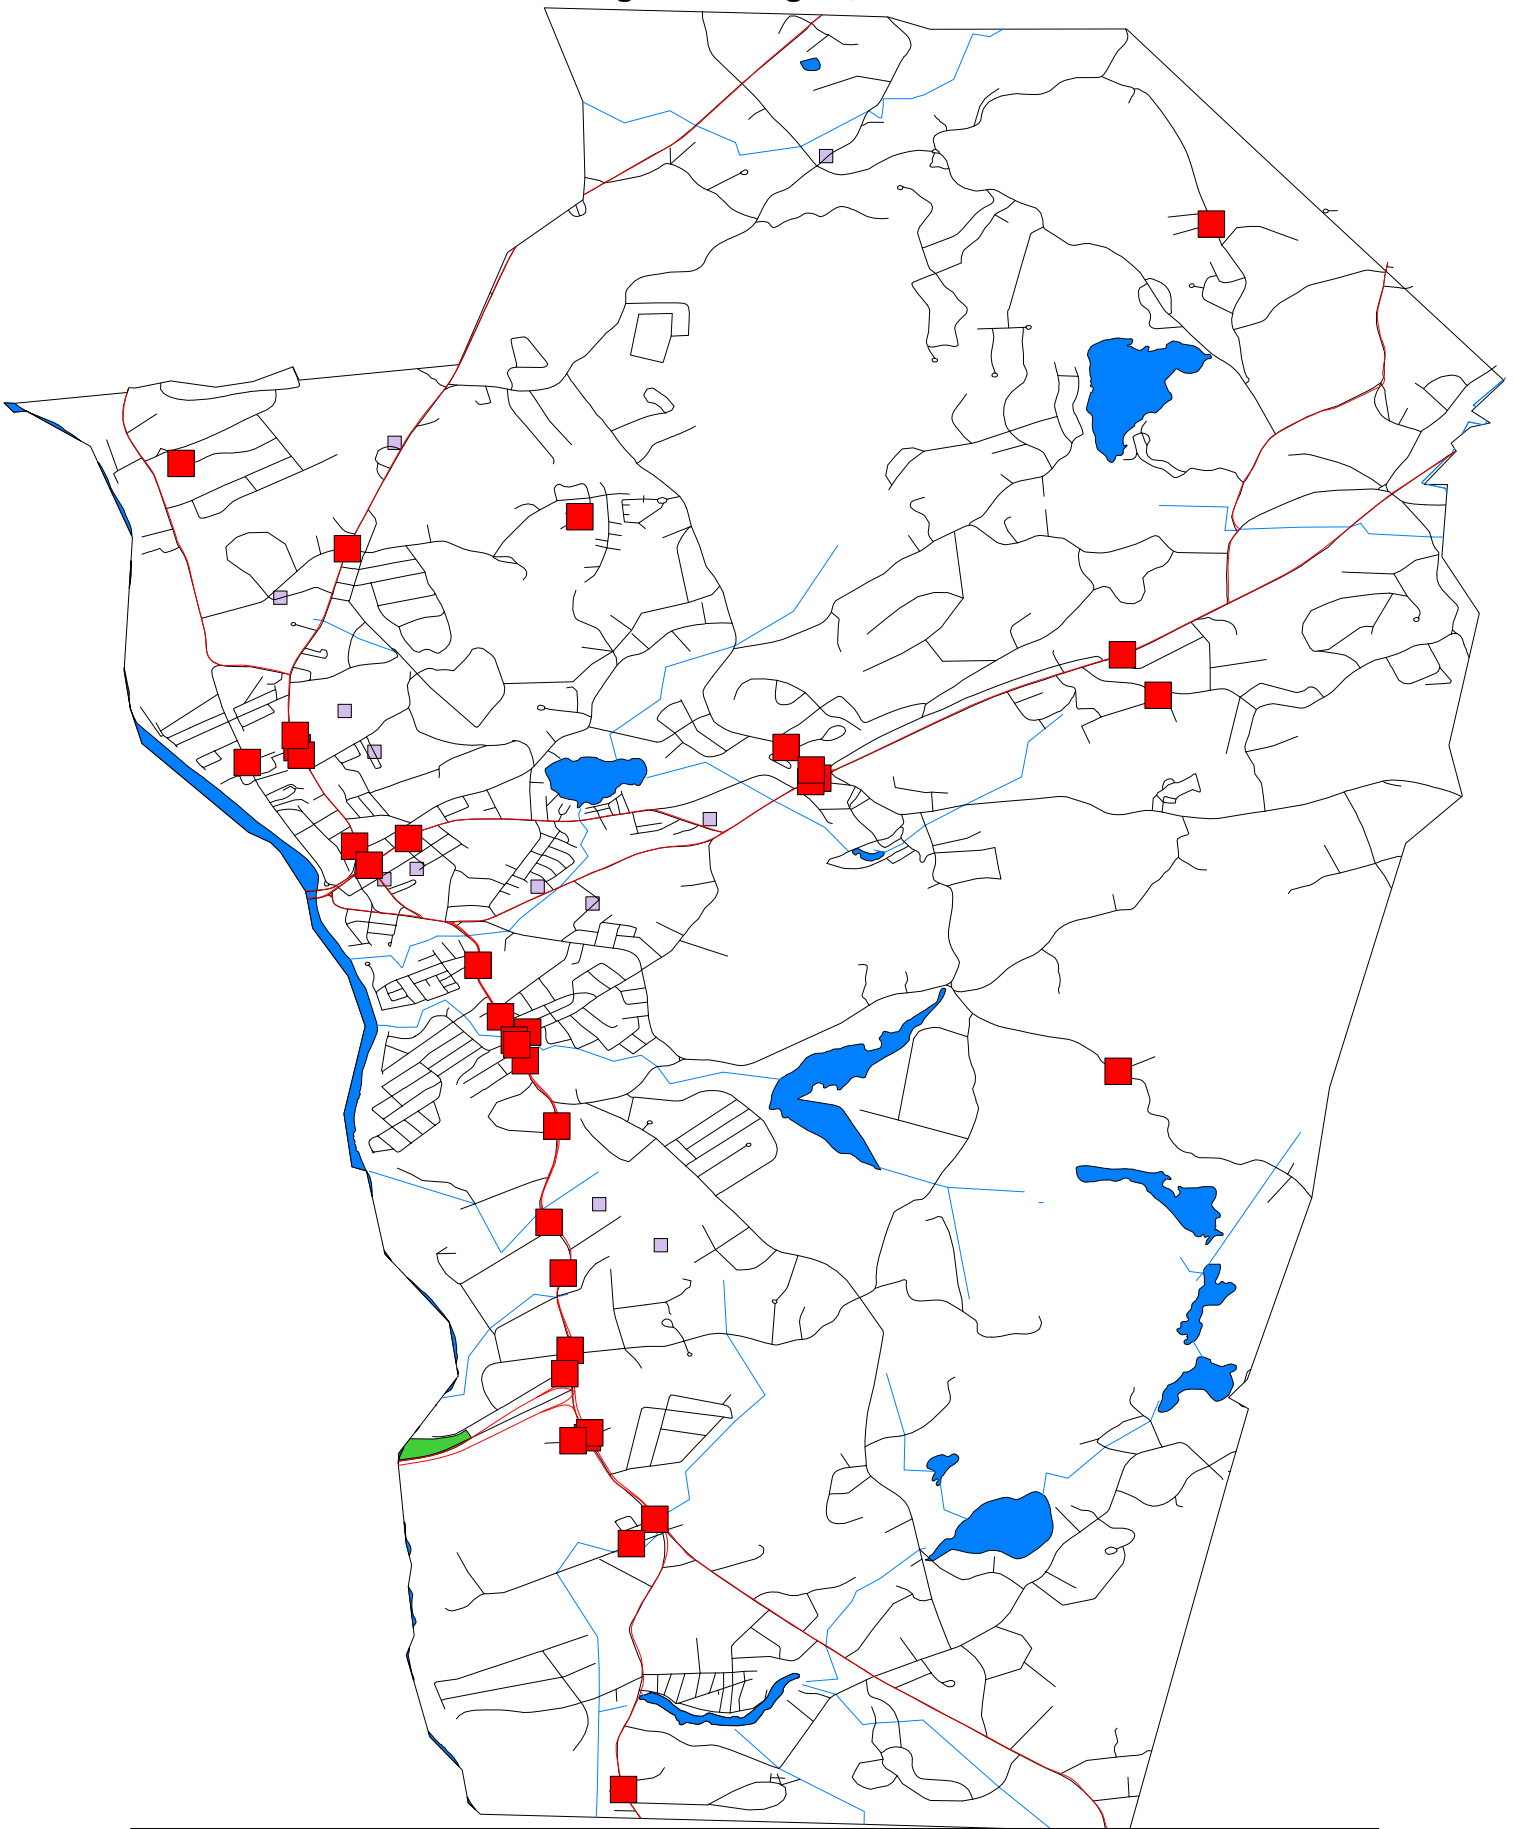

# Hudson Police Department

## Reportable MVAs

09/28/2011

Aug 1 thru Aug 31, 2011

### Map Legend

Symbol	Description
■	Reportable MVAs