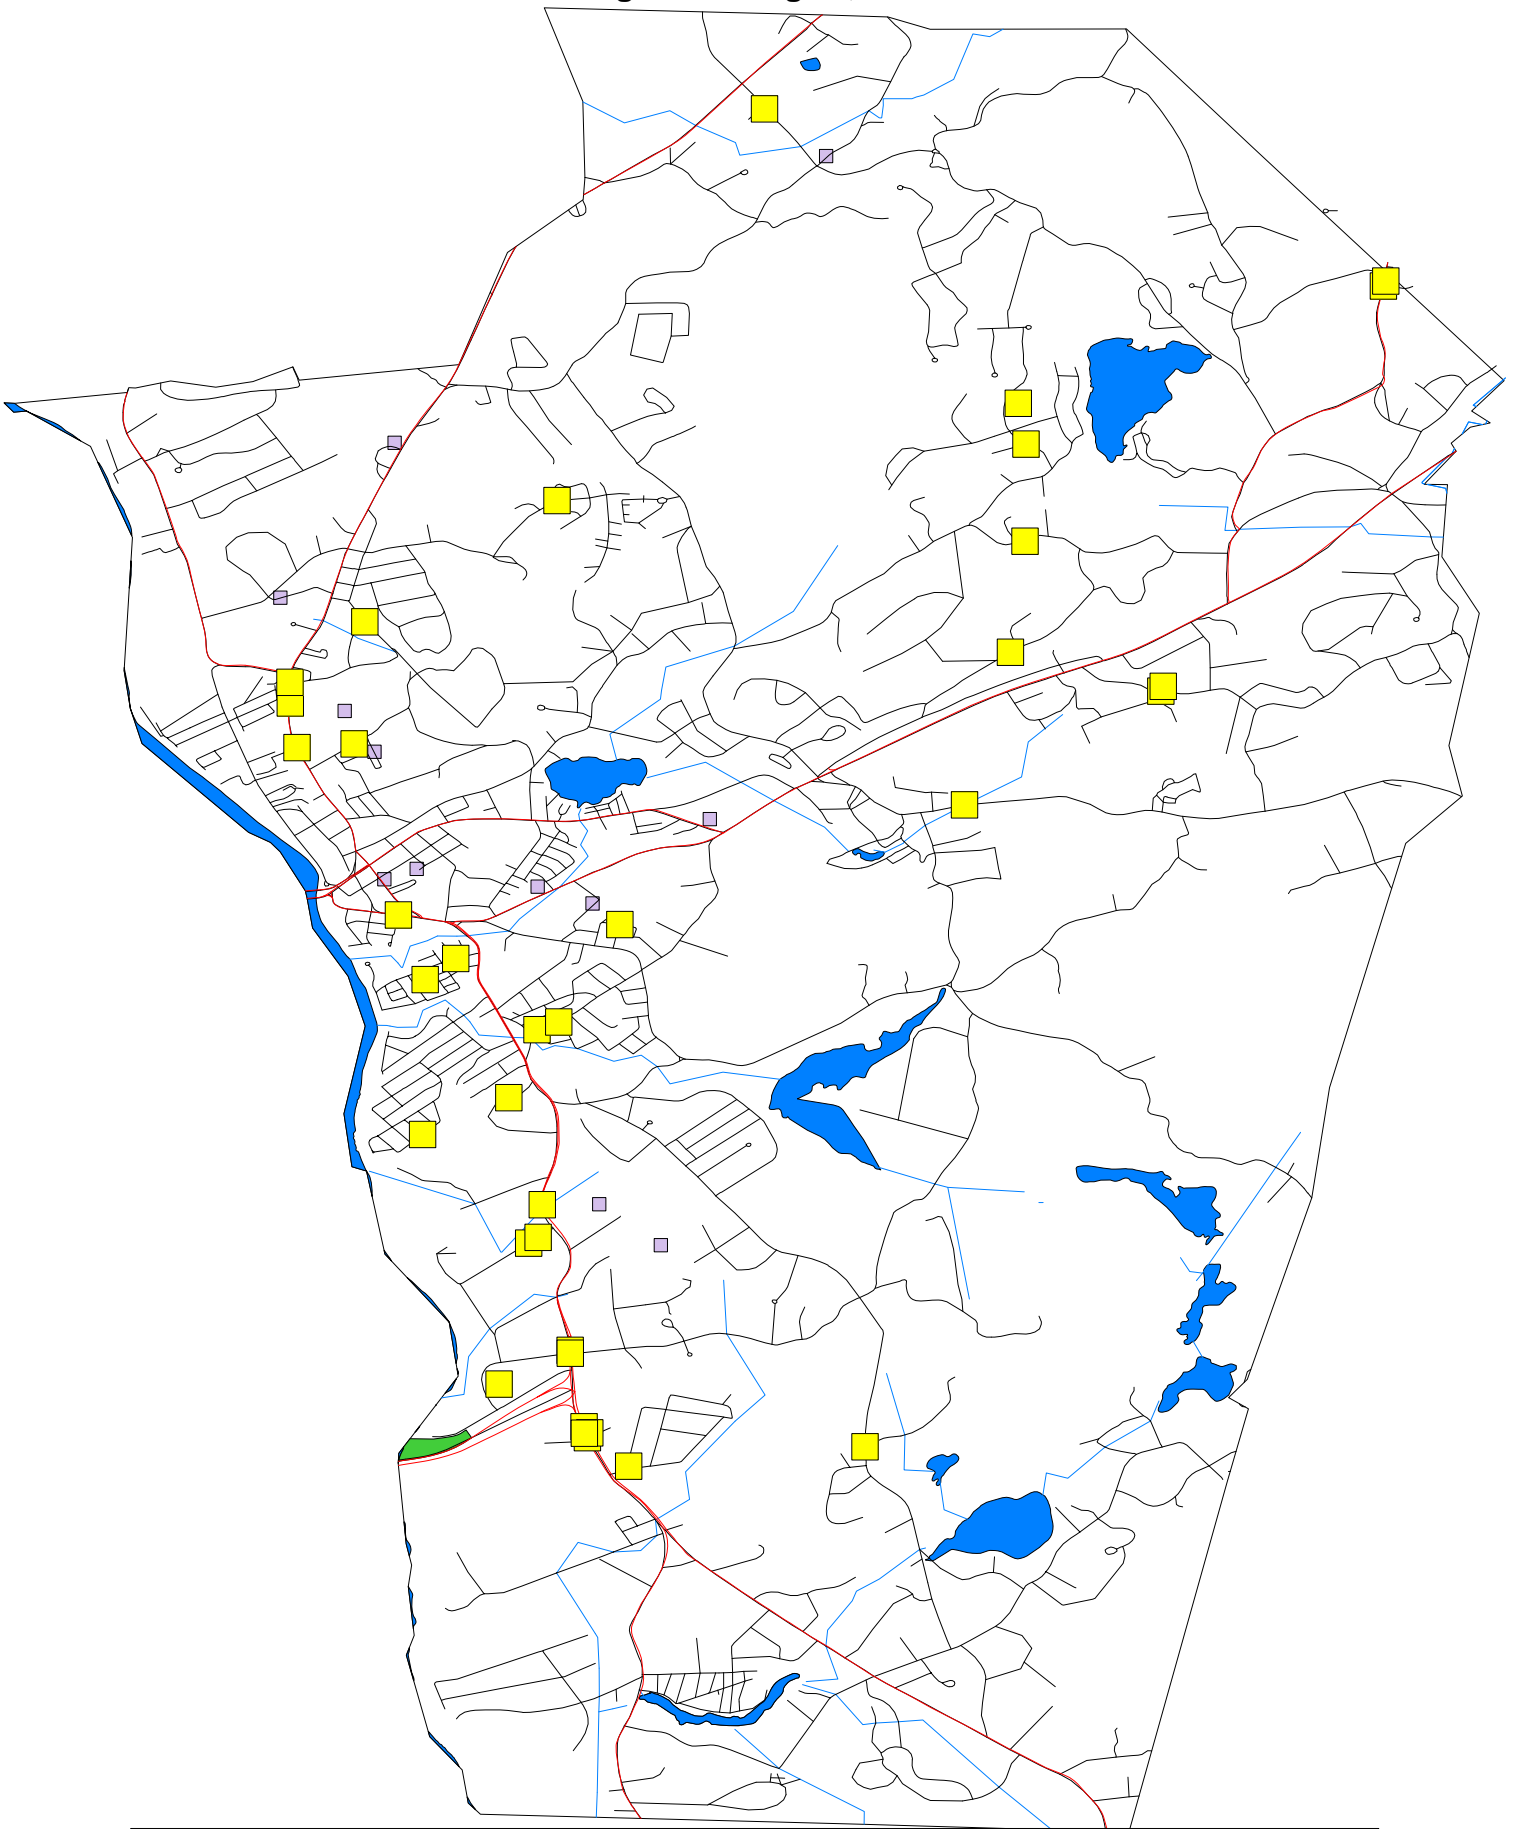

Hudson Police Department

All Theft Calls

09/28/2011

Aug 1 thru Aug 31, 2011

Map Legend

Symbol	Description
■	All Theft Calls