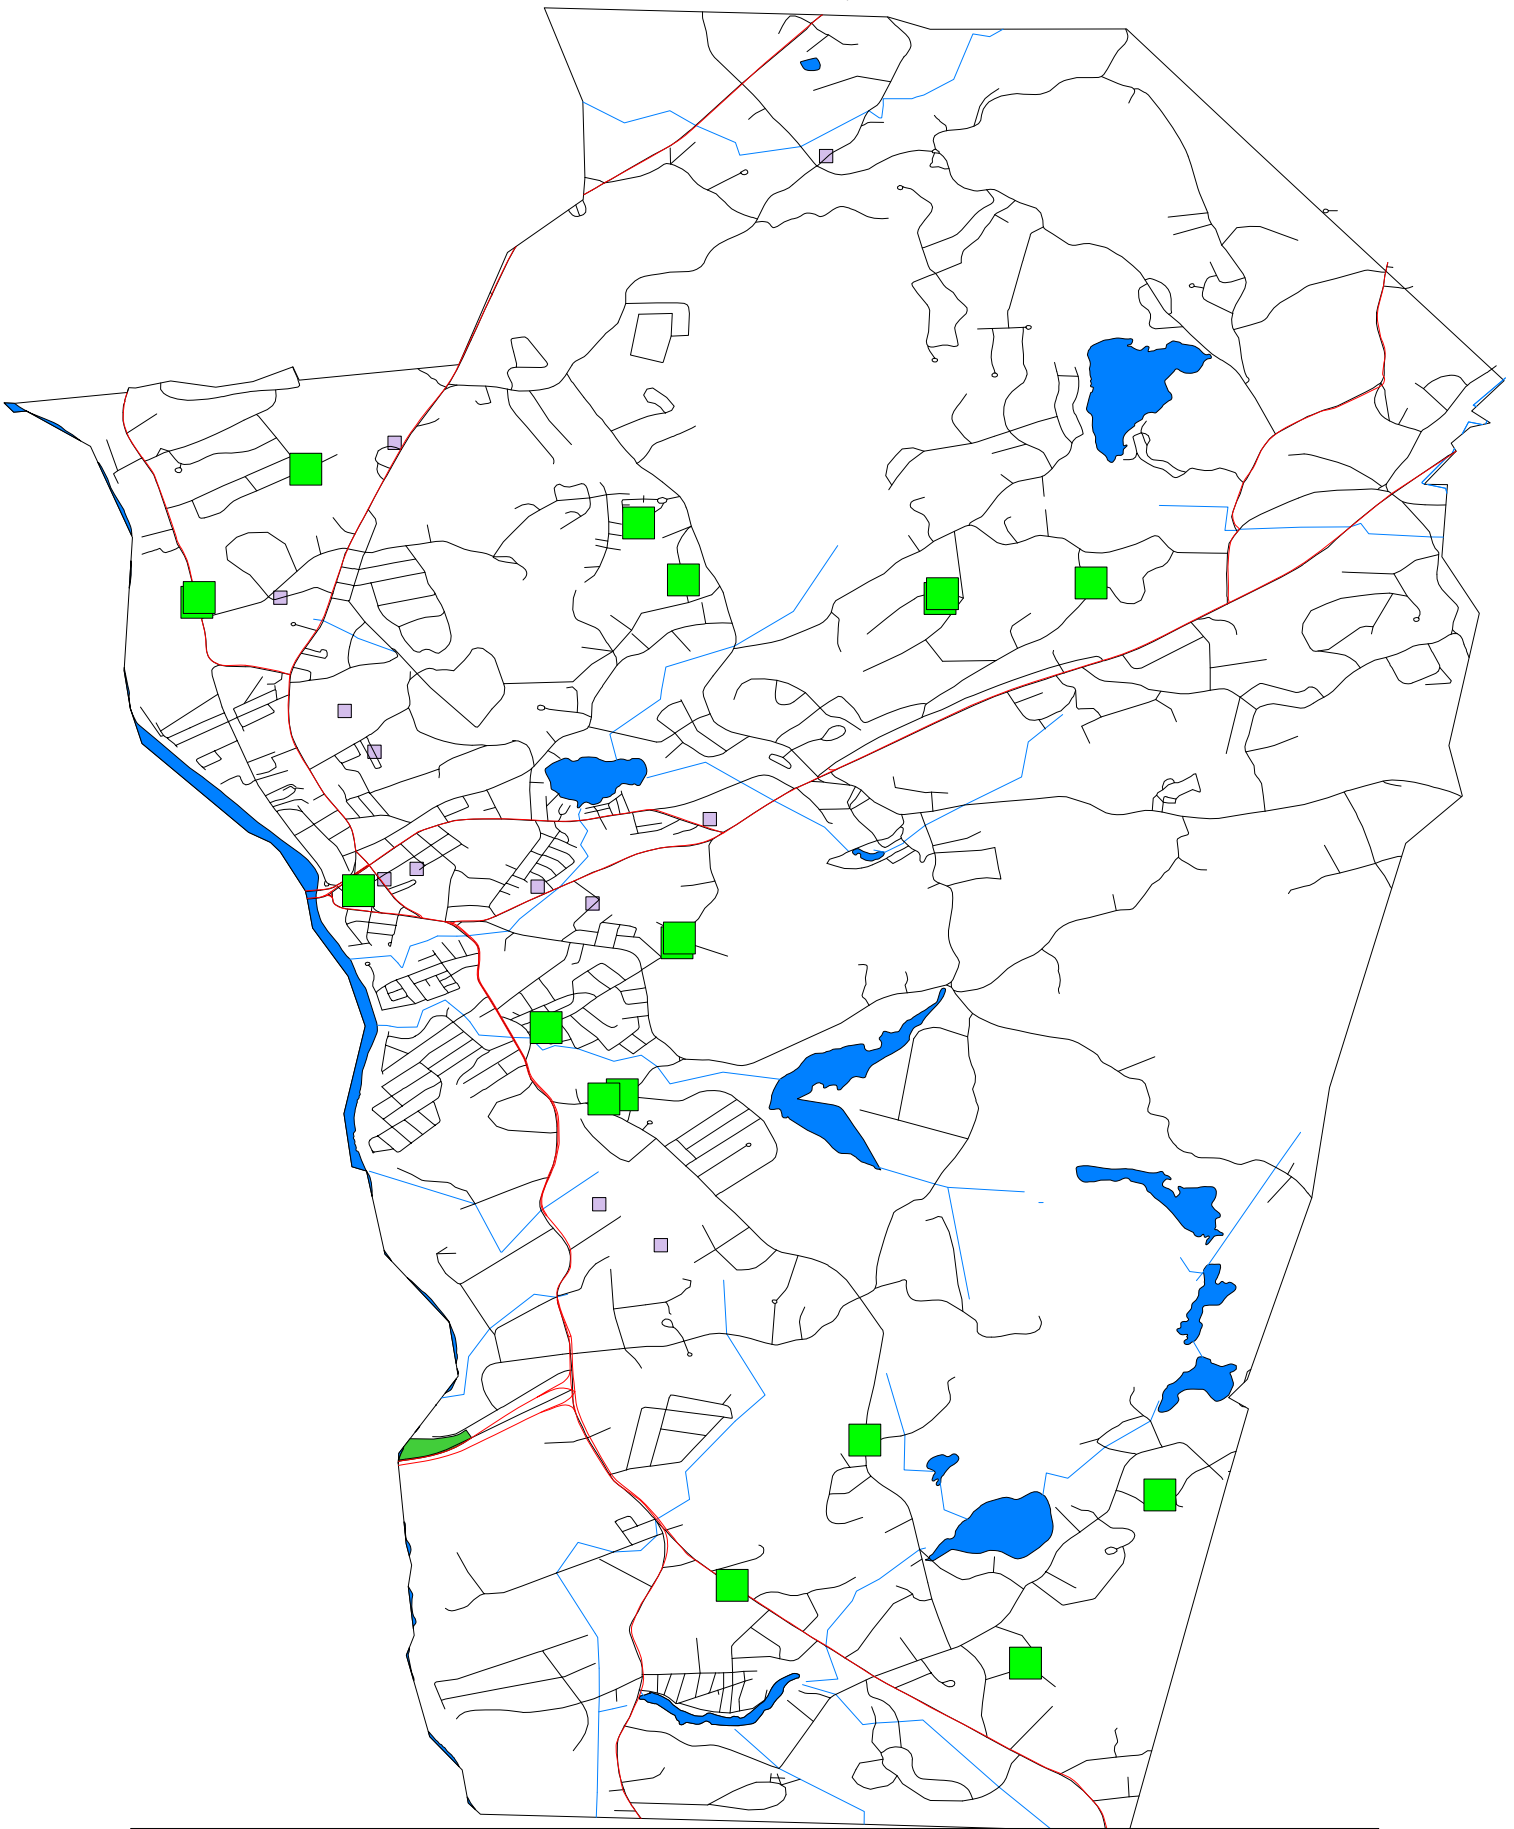

Hudson Police Department

All Criminal Mischief Calls

01/24/2012

Dec 1 thru Dec 31, 2011

Map Legend

Symbol	Description
■	All Criminal Mischief Calls