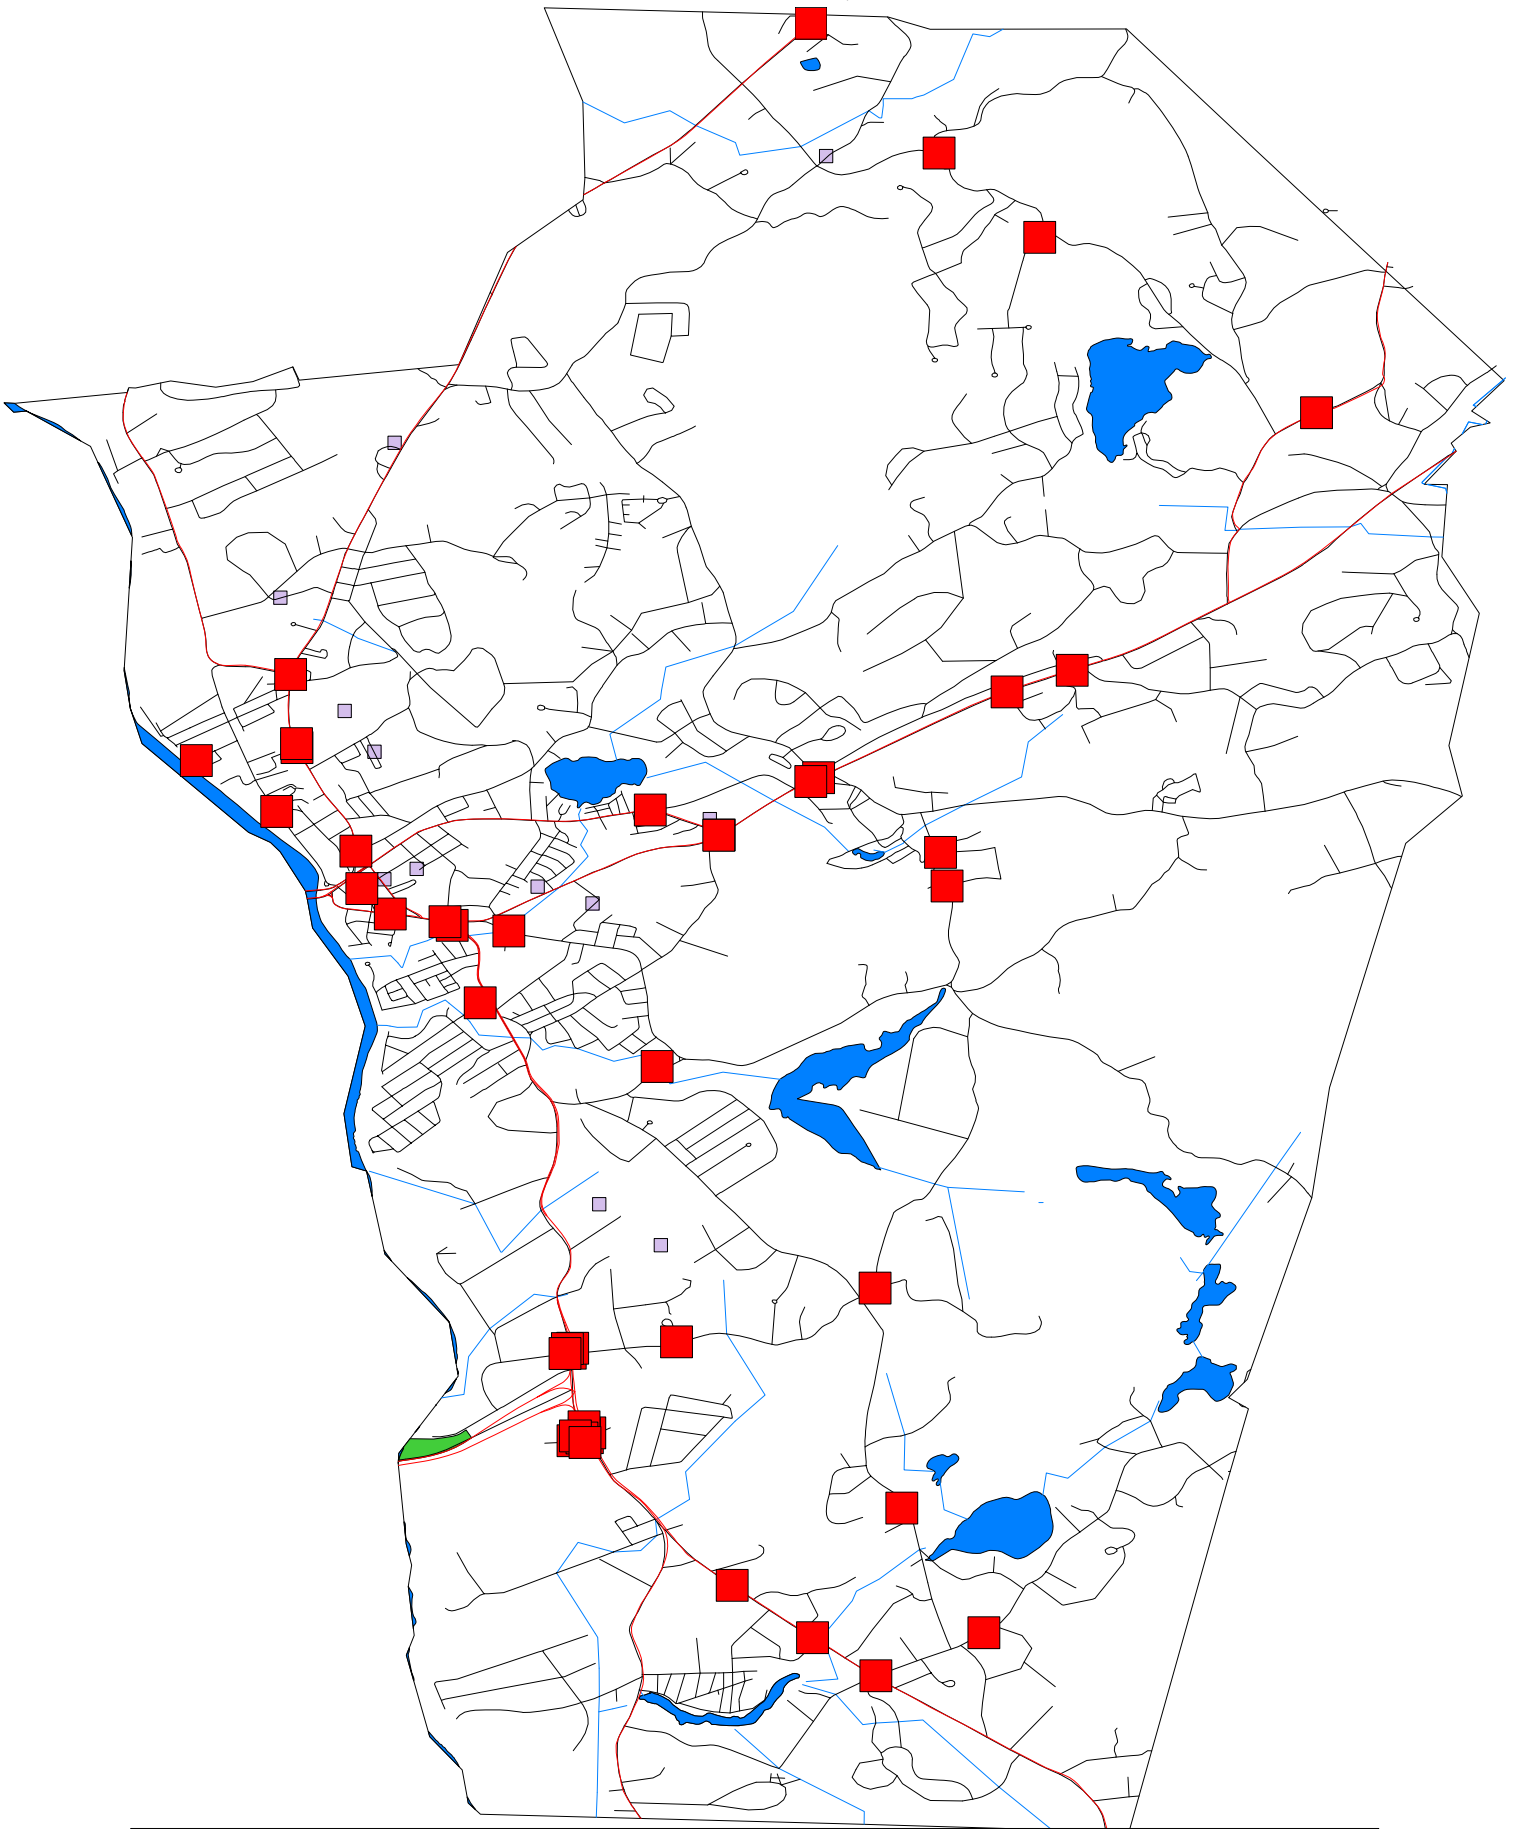

Hudson Police Department

All Reportable MVAs

01/24/2012

Dec 1 thru Dec 31, 2011

Map Legend

Symbol	Description
■	Reportable MVAs