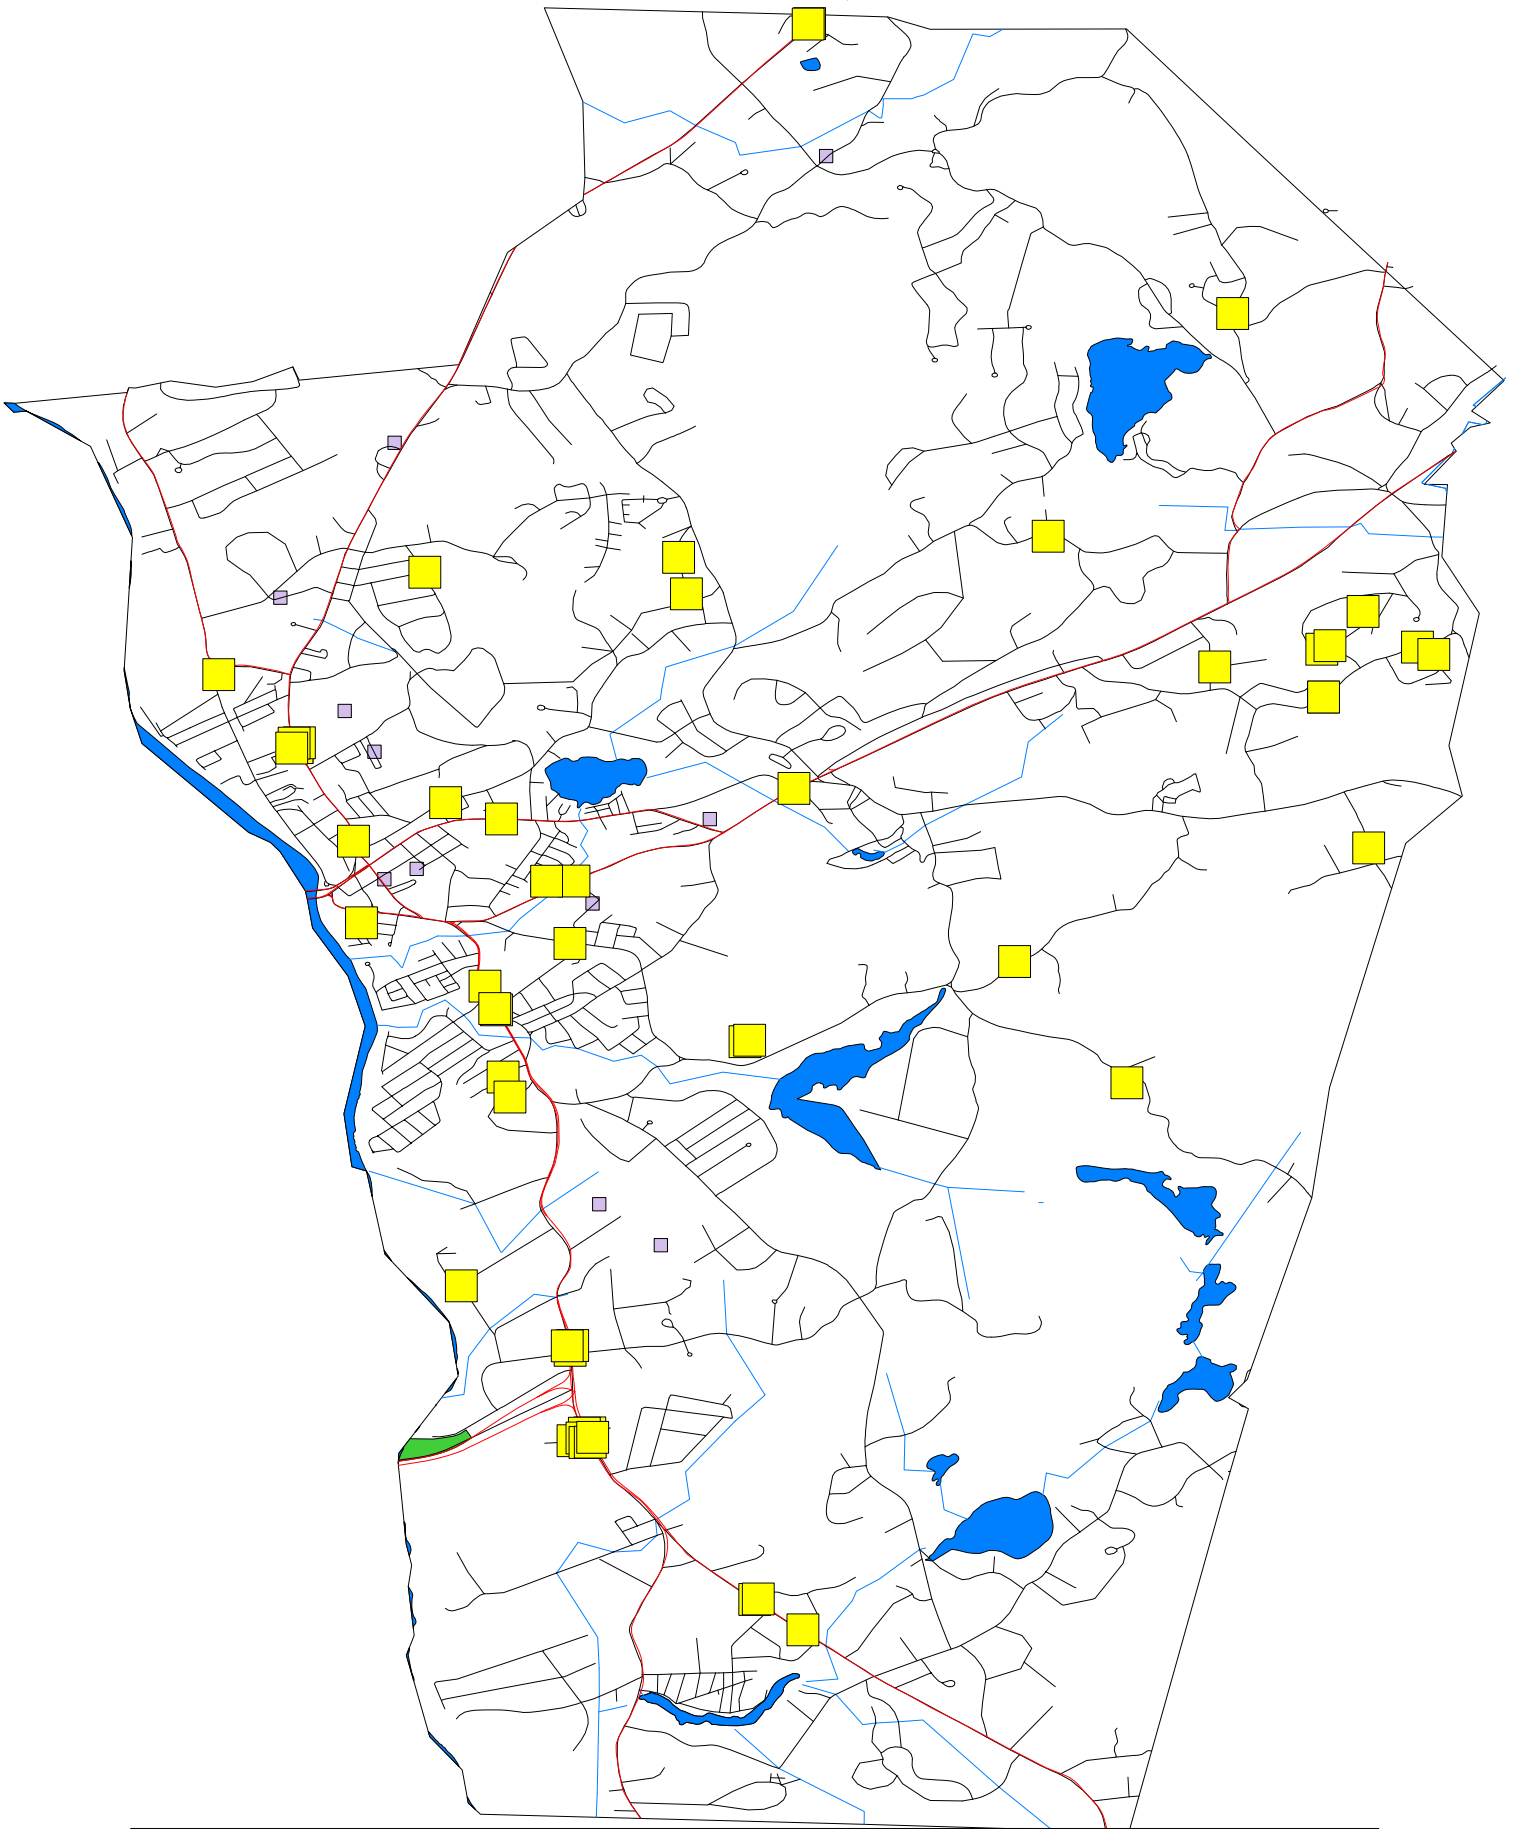

# Hudson Police Department

All Theft Calls

01/24/2012

Dec 1 thru Dec 31, 2011

## Map Legend

Symbol	Description
■	All Theft Calls