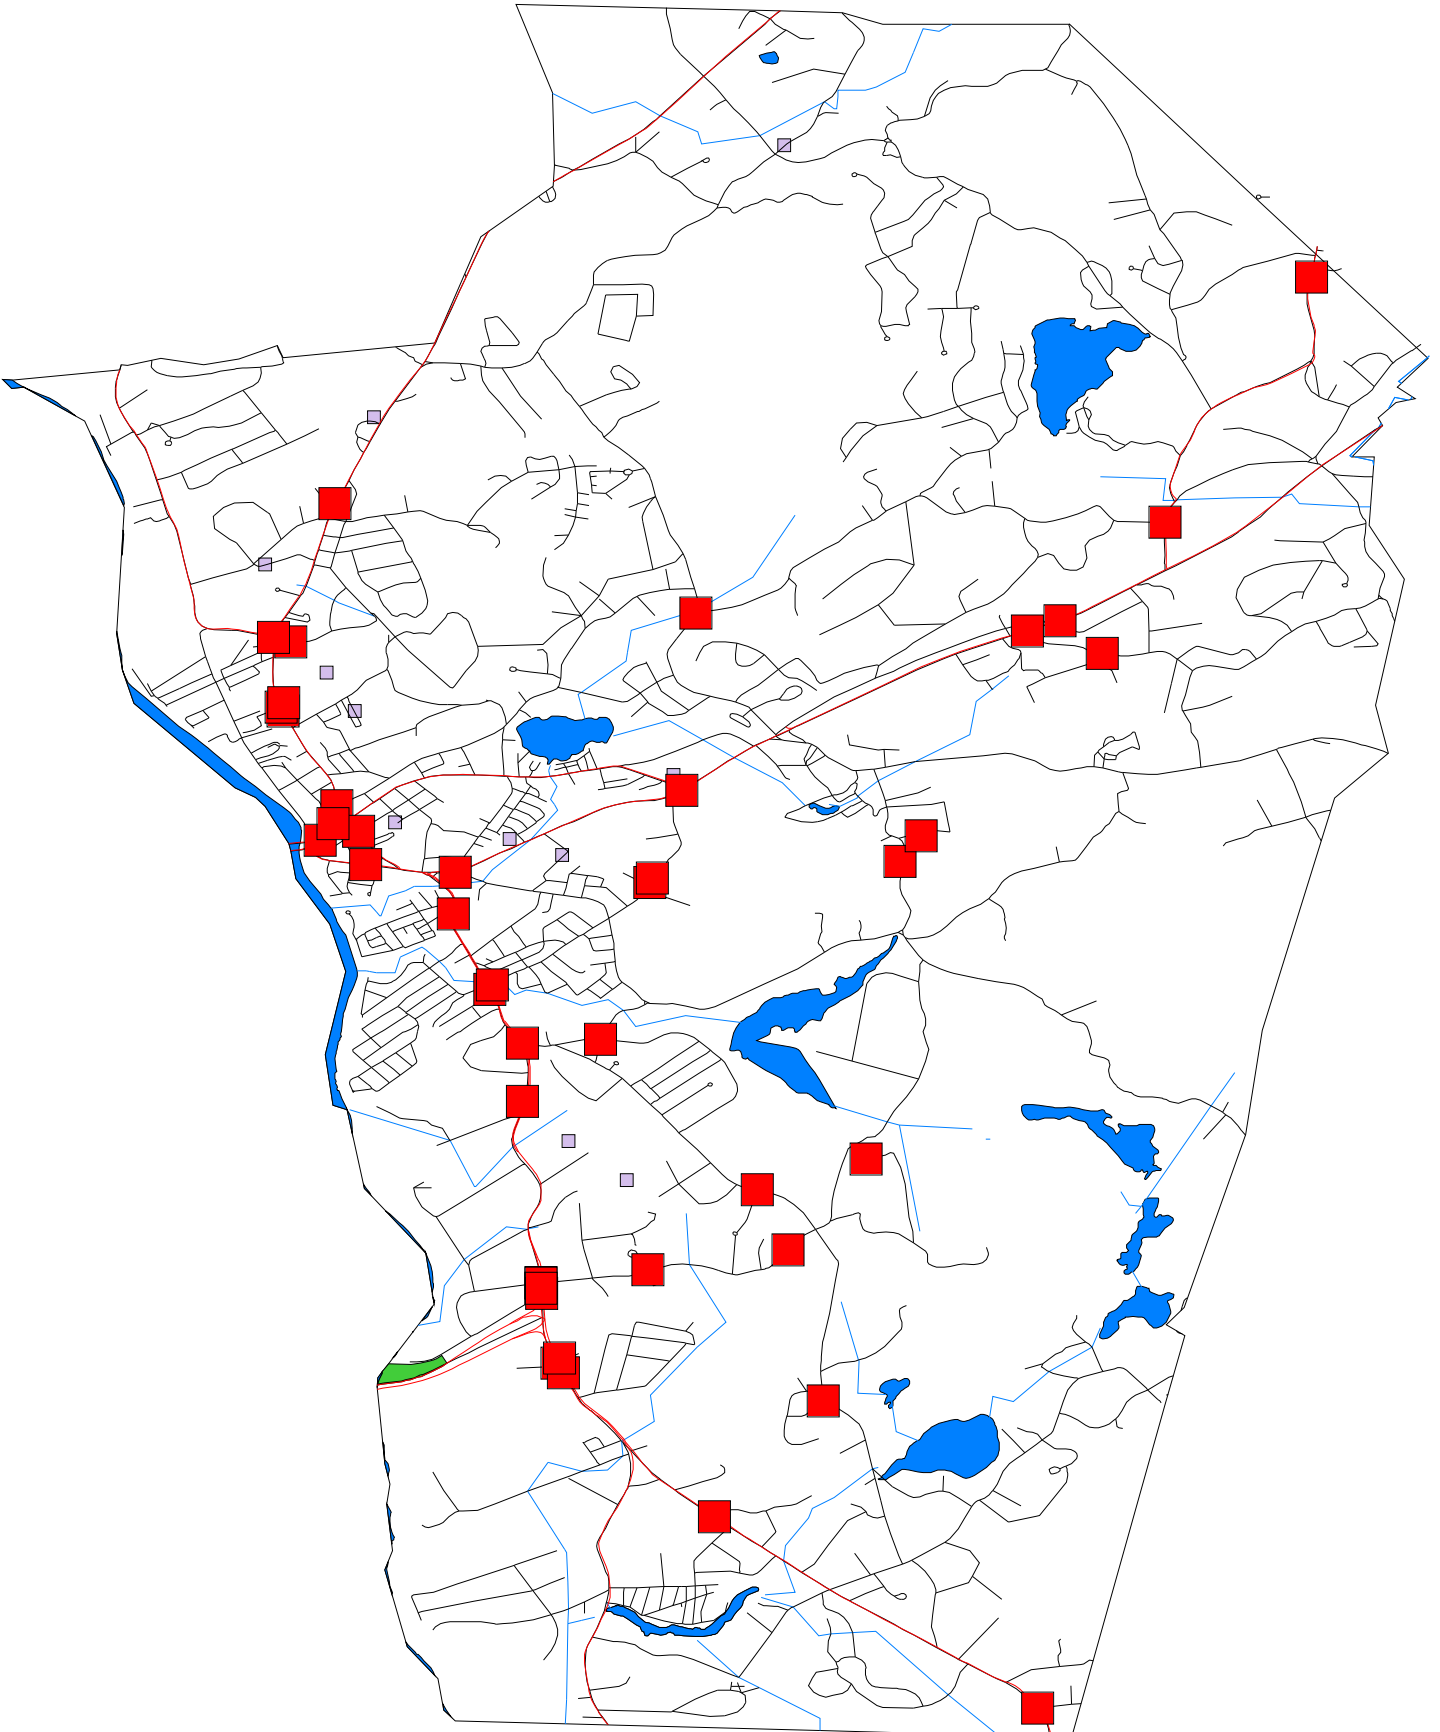

Hudson Police Department

State Reportable Accident Calls

03/31/2010

Feb 1 thru Feb 28, 2010

Map Legend

Symbol	Description
%	State Reportable Accident Calls