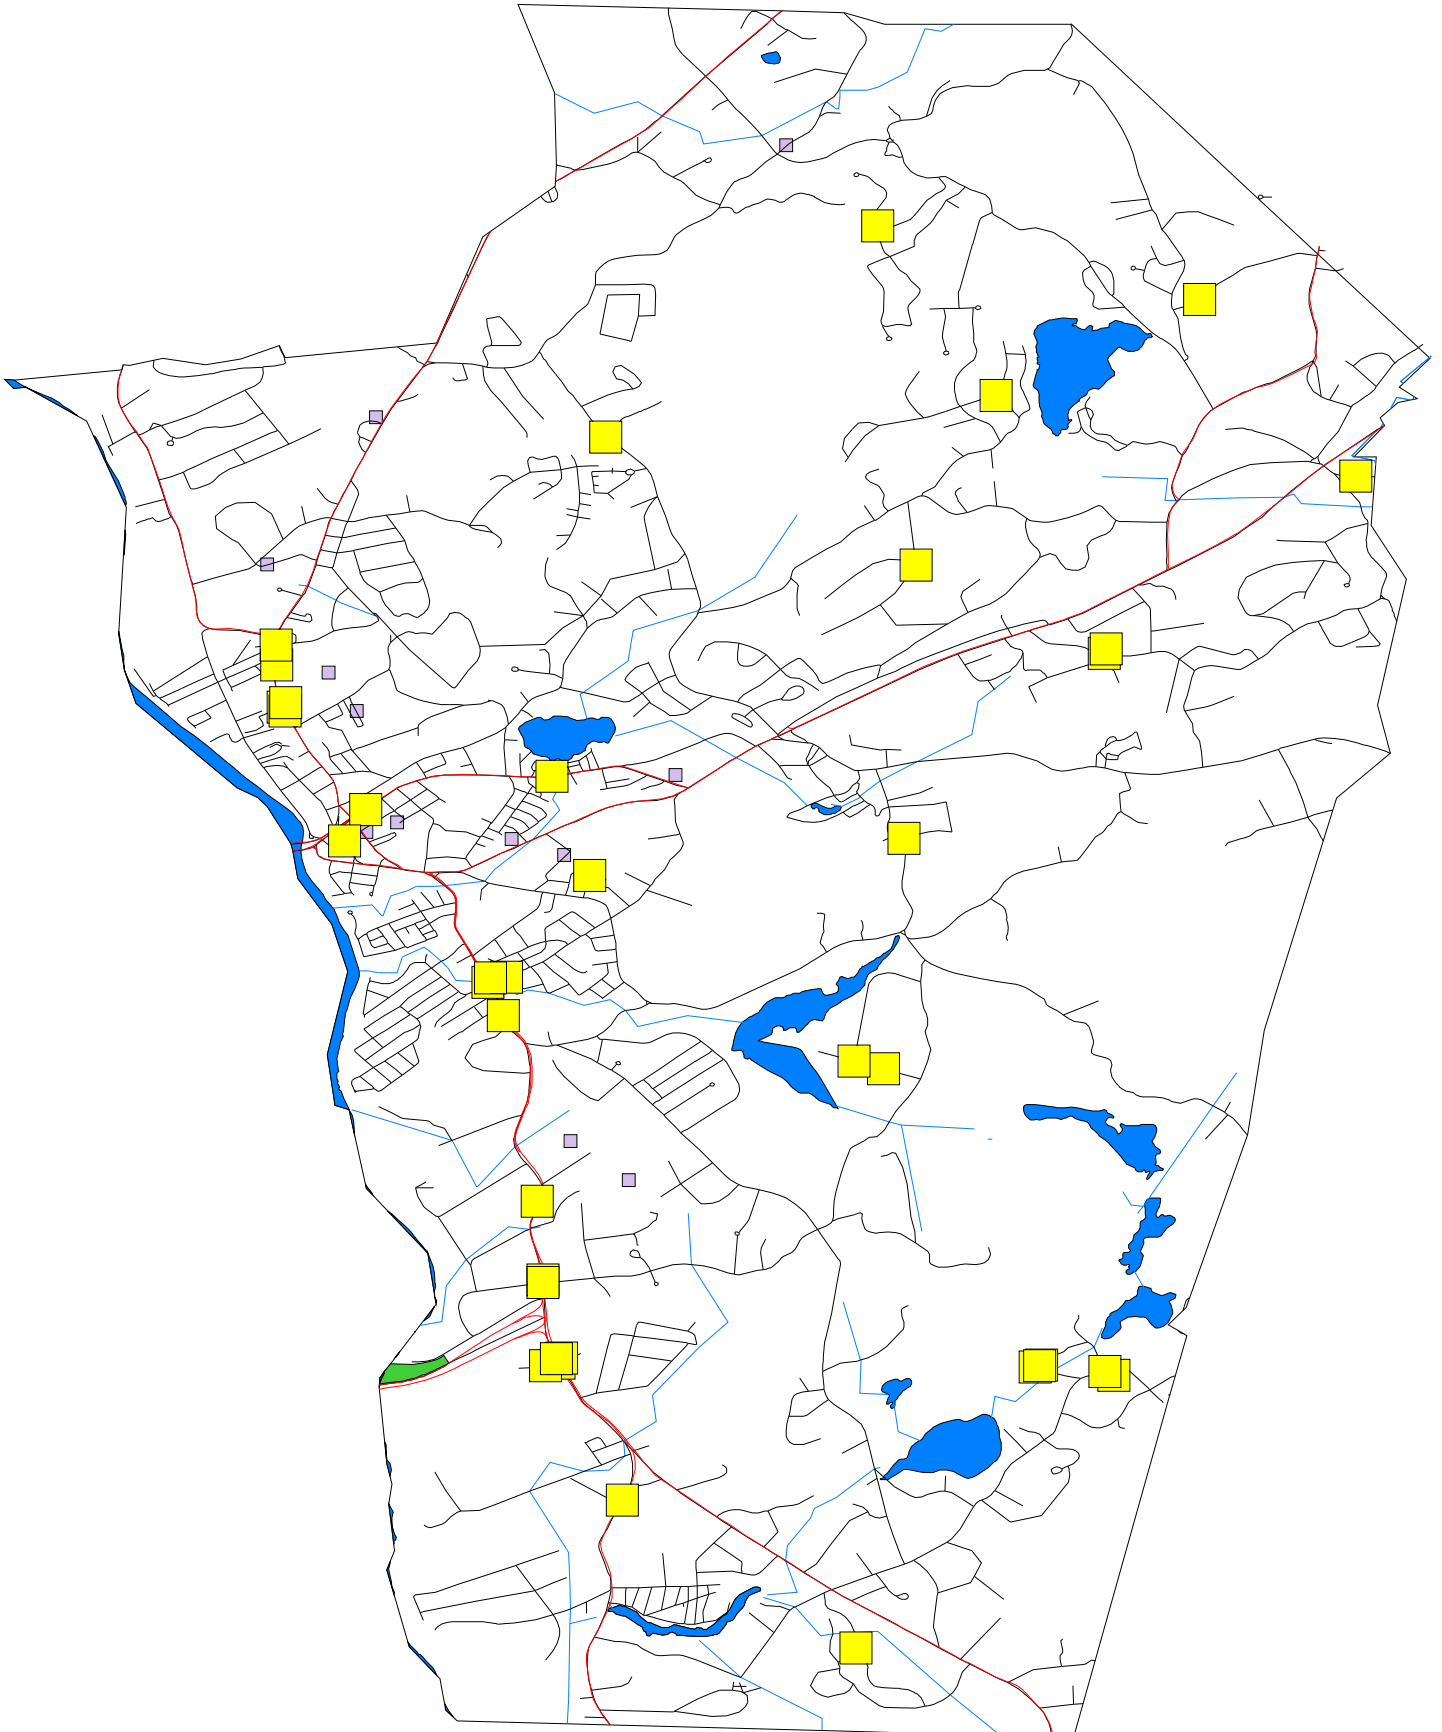

Hudson Police Department

Theft Calls

03/31/2010

Feb 1 thru Feb 28, 2010

Map Legend

Symbol	Description
%	Theft Calls