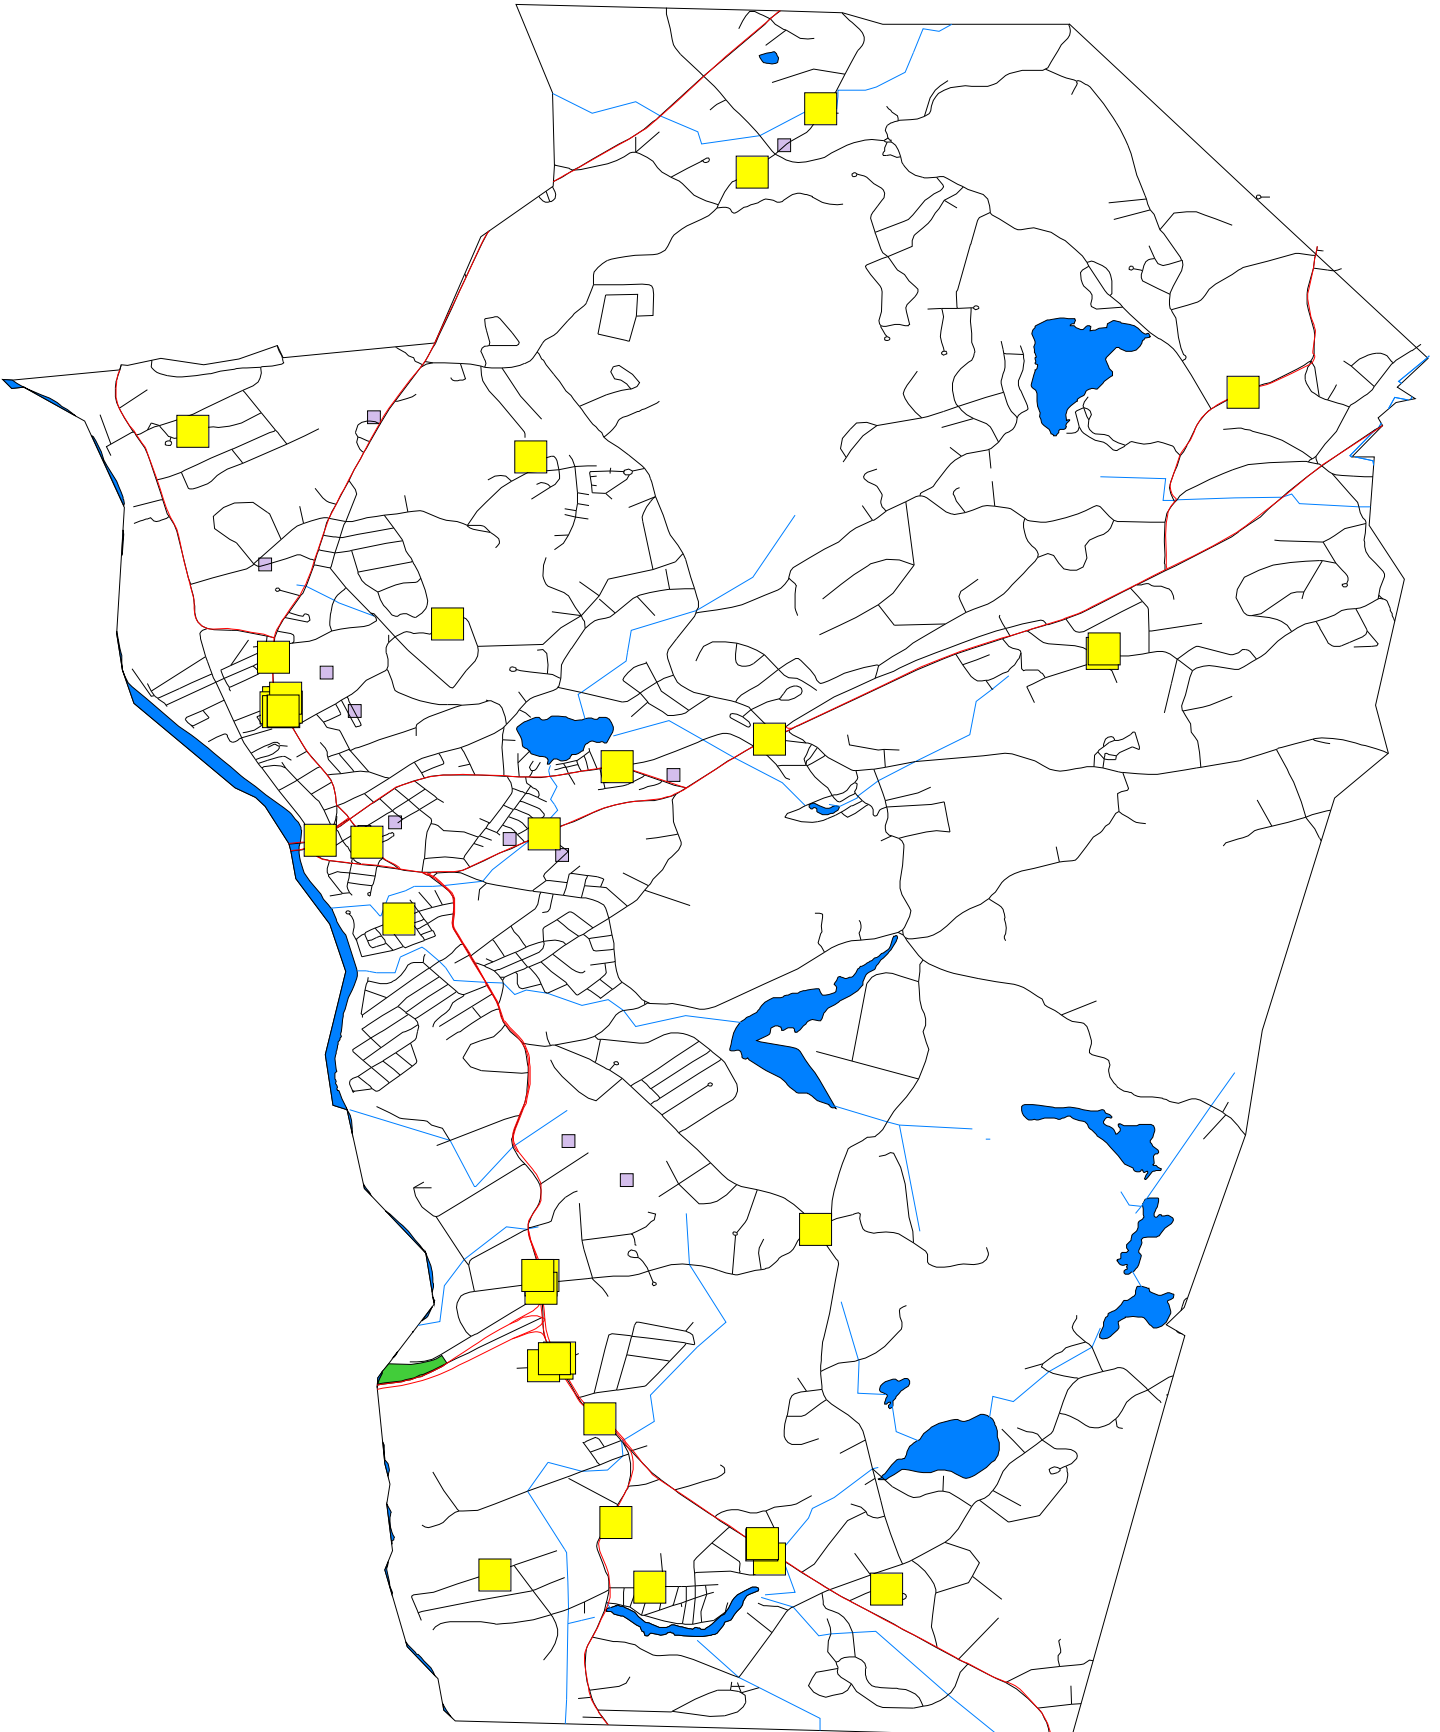

Hudson Police Department

Theft Calls

03/31/2010

Jan 1, 2010 thru Jan 31, 2010

Map Legend

Symbol	Description
%	Theft Calls