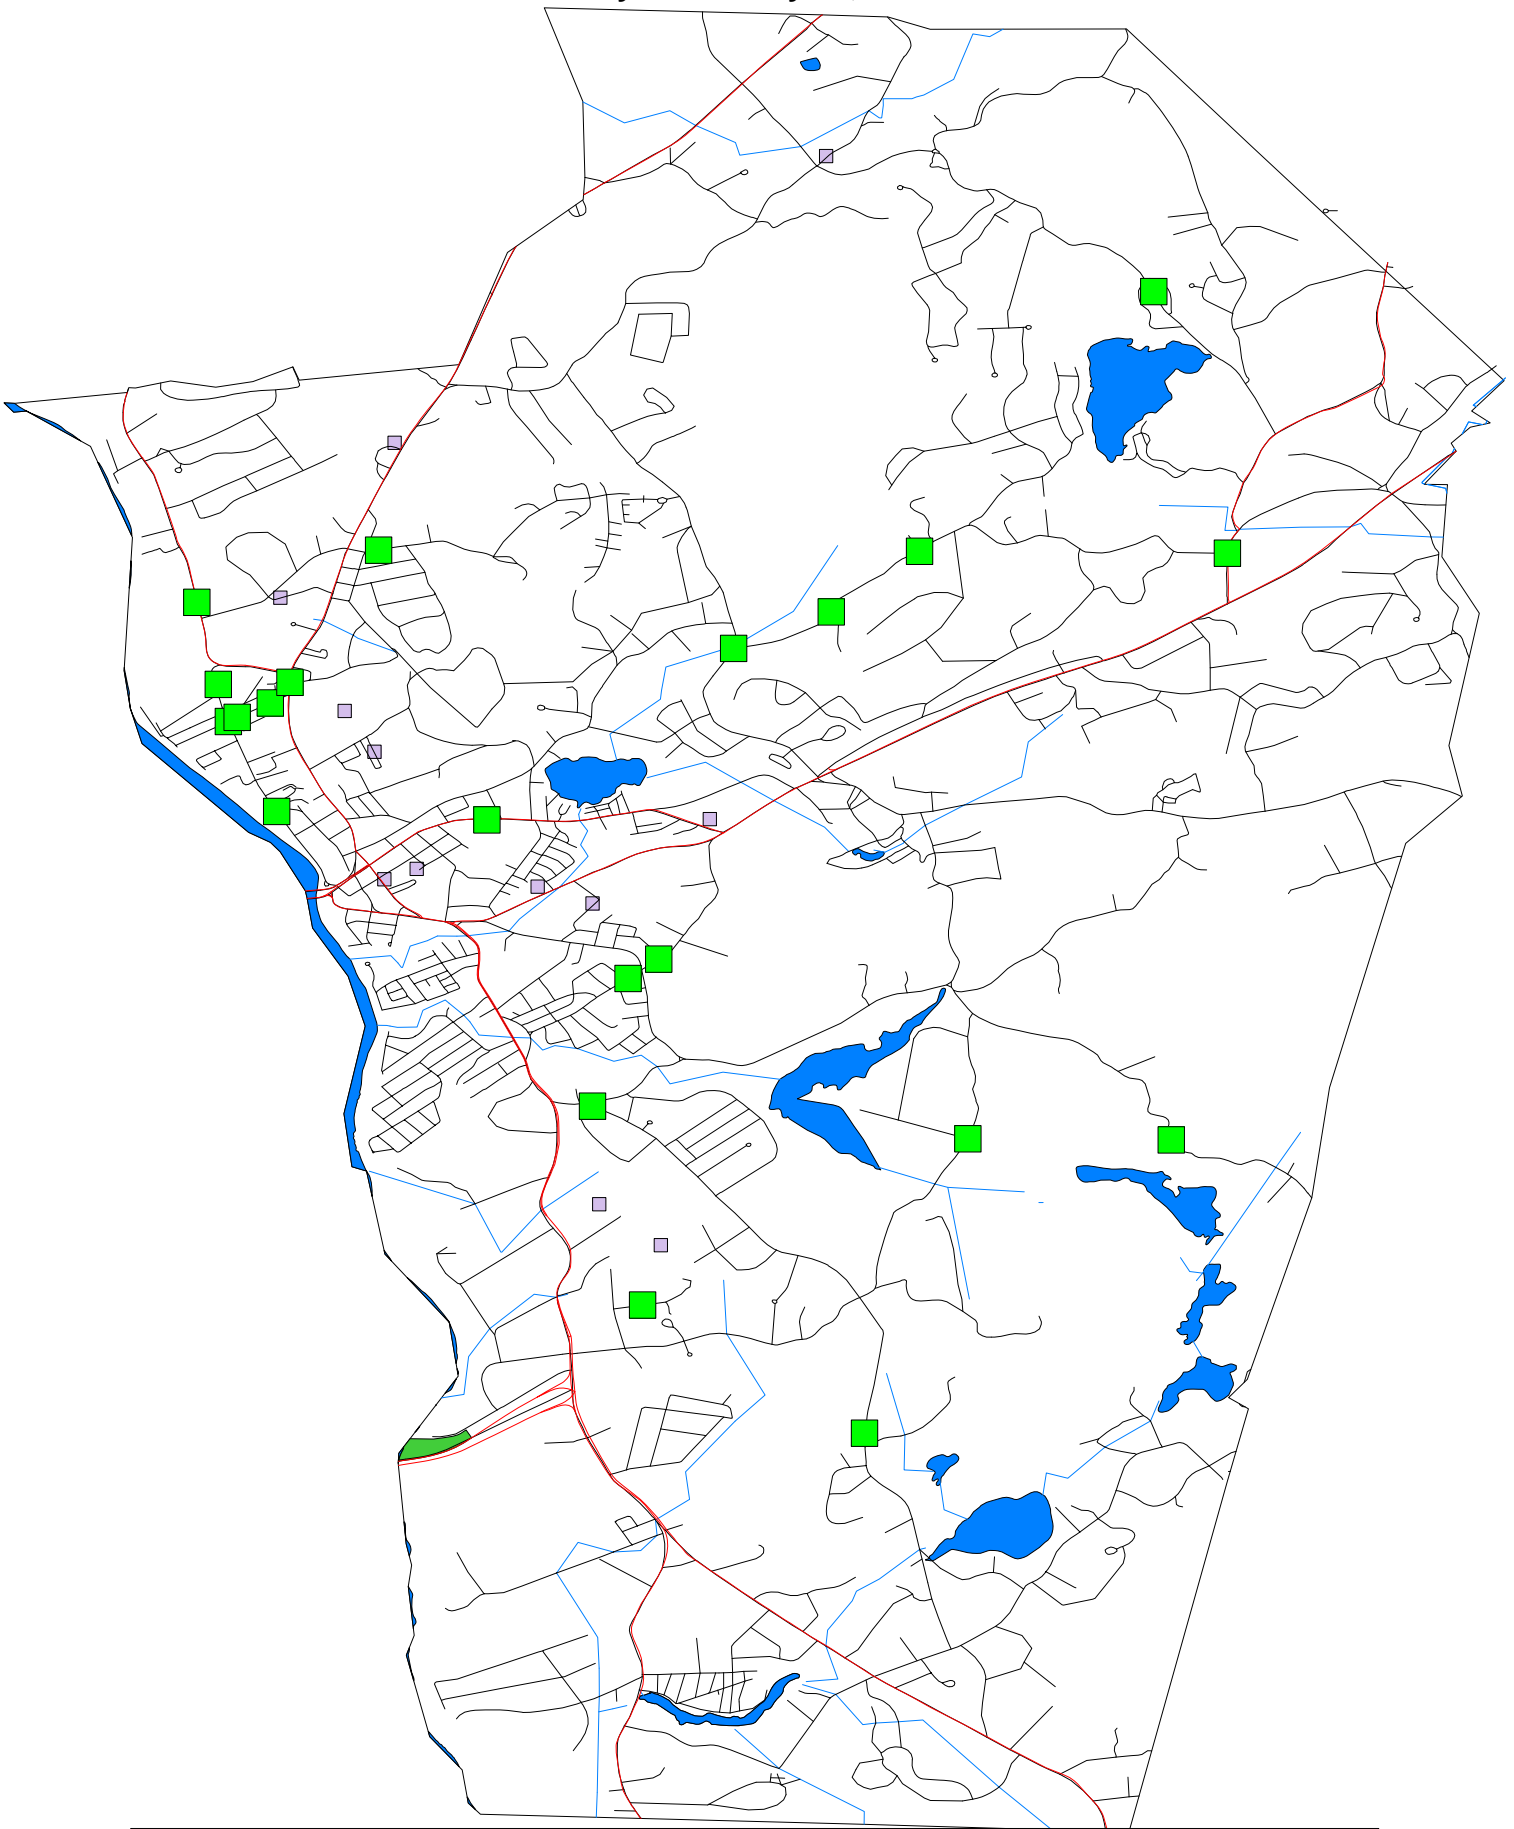

Hudson Police Department

Criminal Mischief Calls

July 1 thru July 30, 2011

09/28/2011

Map Legend

| Symbol | Description |
|--------|-------------------------|
| ■ | Criminal Mischief Calls |