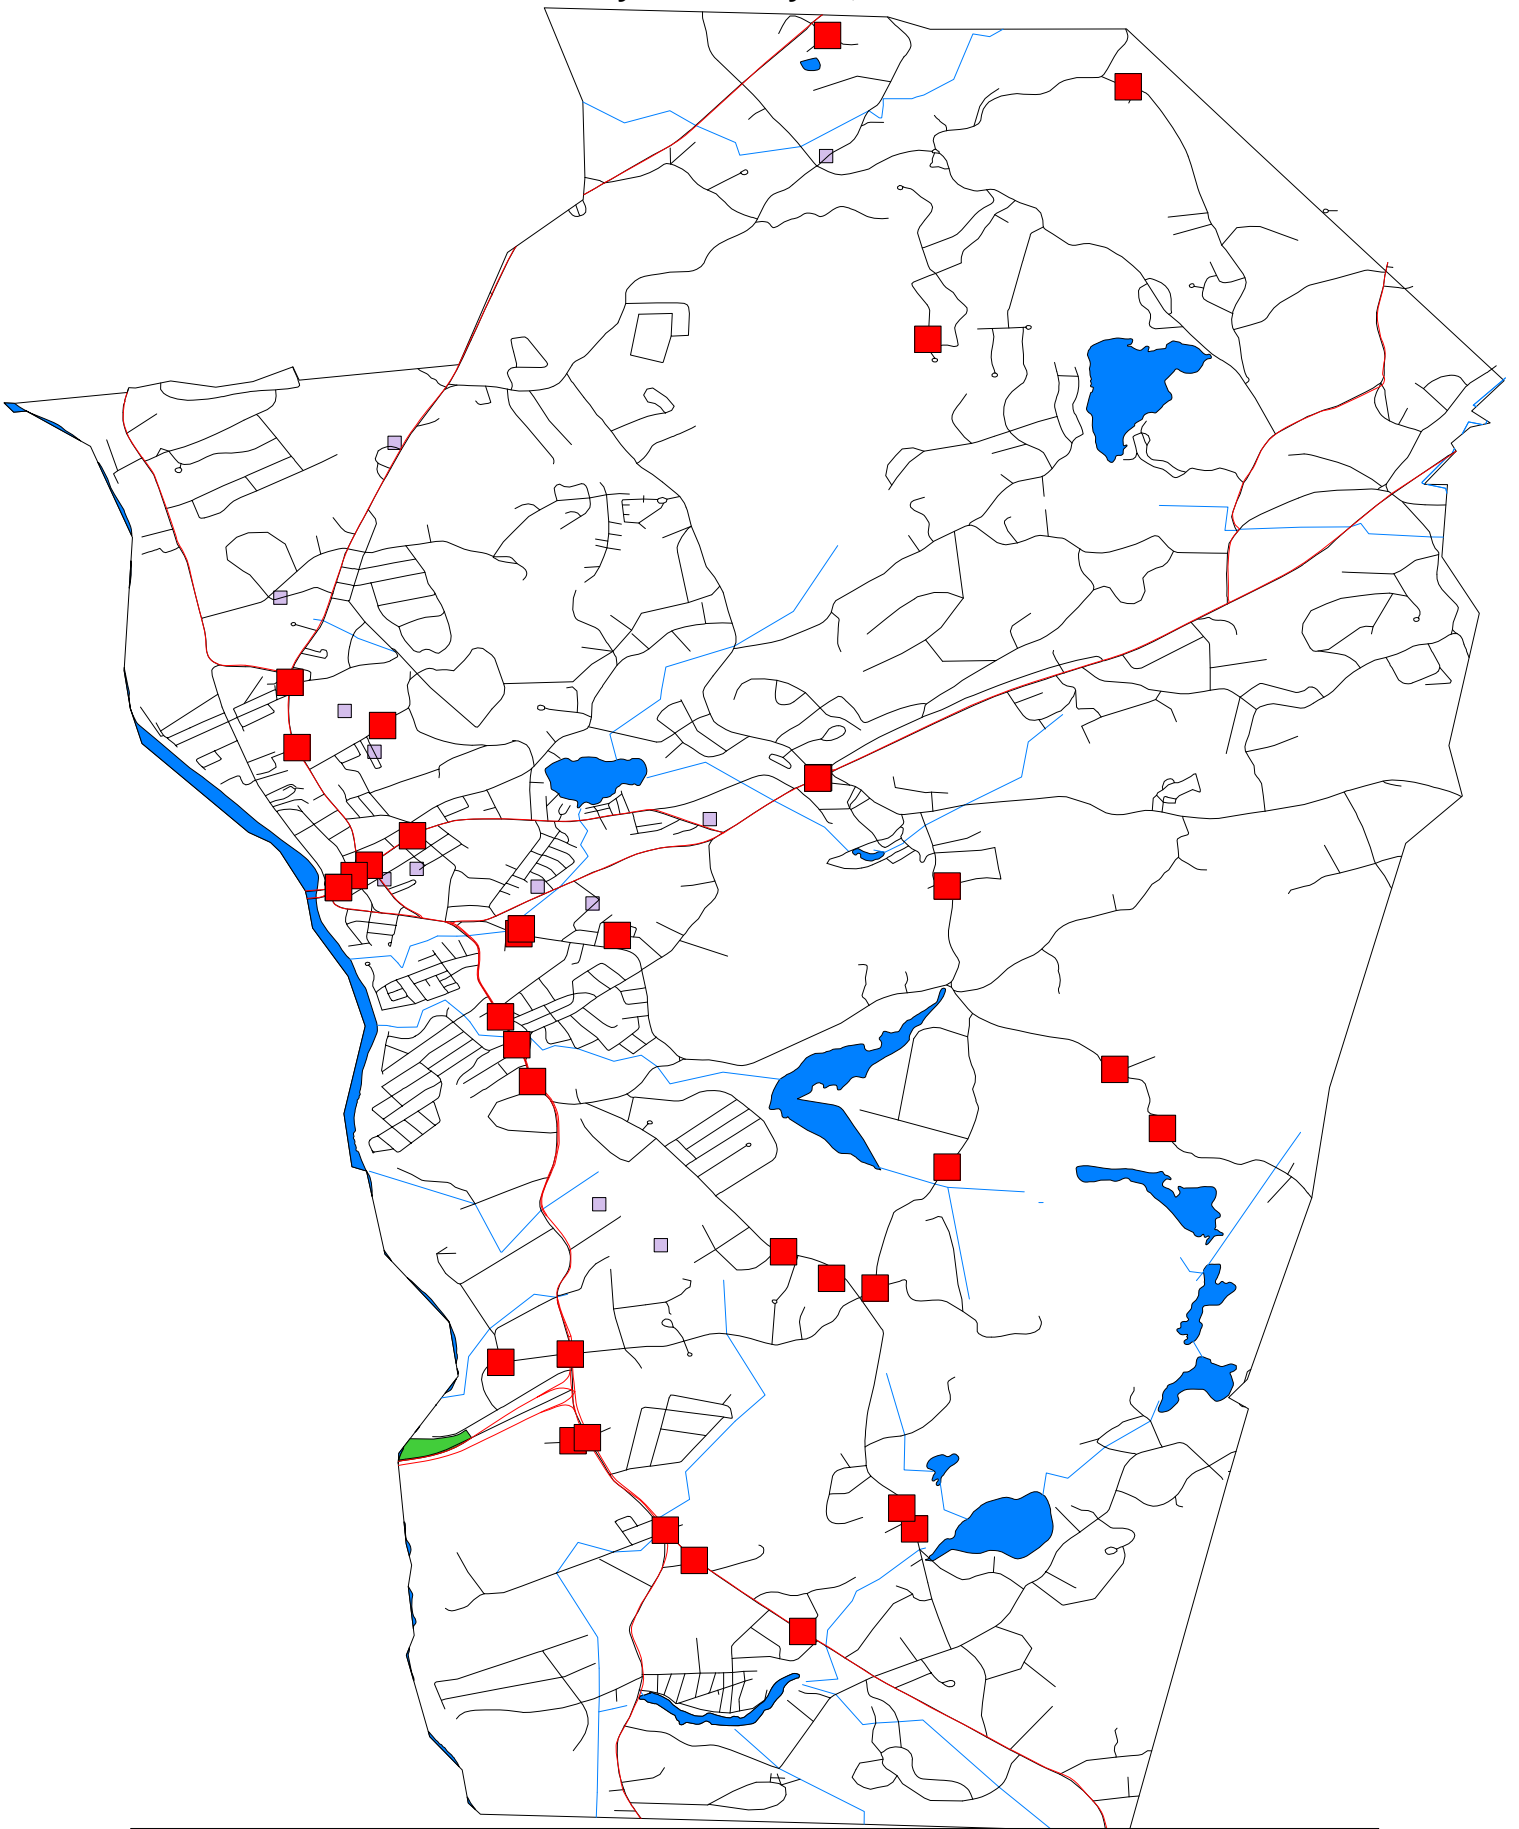

Hudson Police Department

Reportable MVAs

09/28/2011

July 1 thru July 31, 2011

Map Legend

Symbol	Description
■	Reportable MVAs