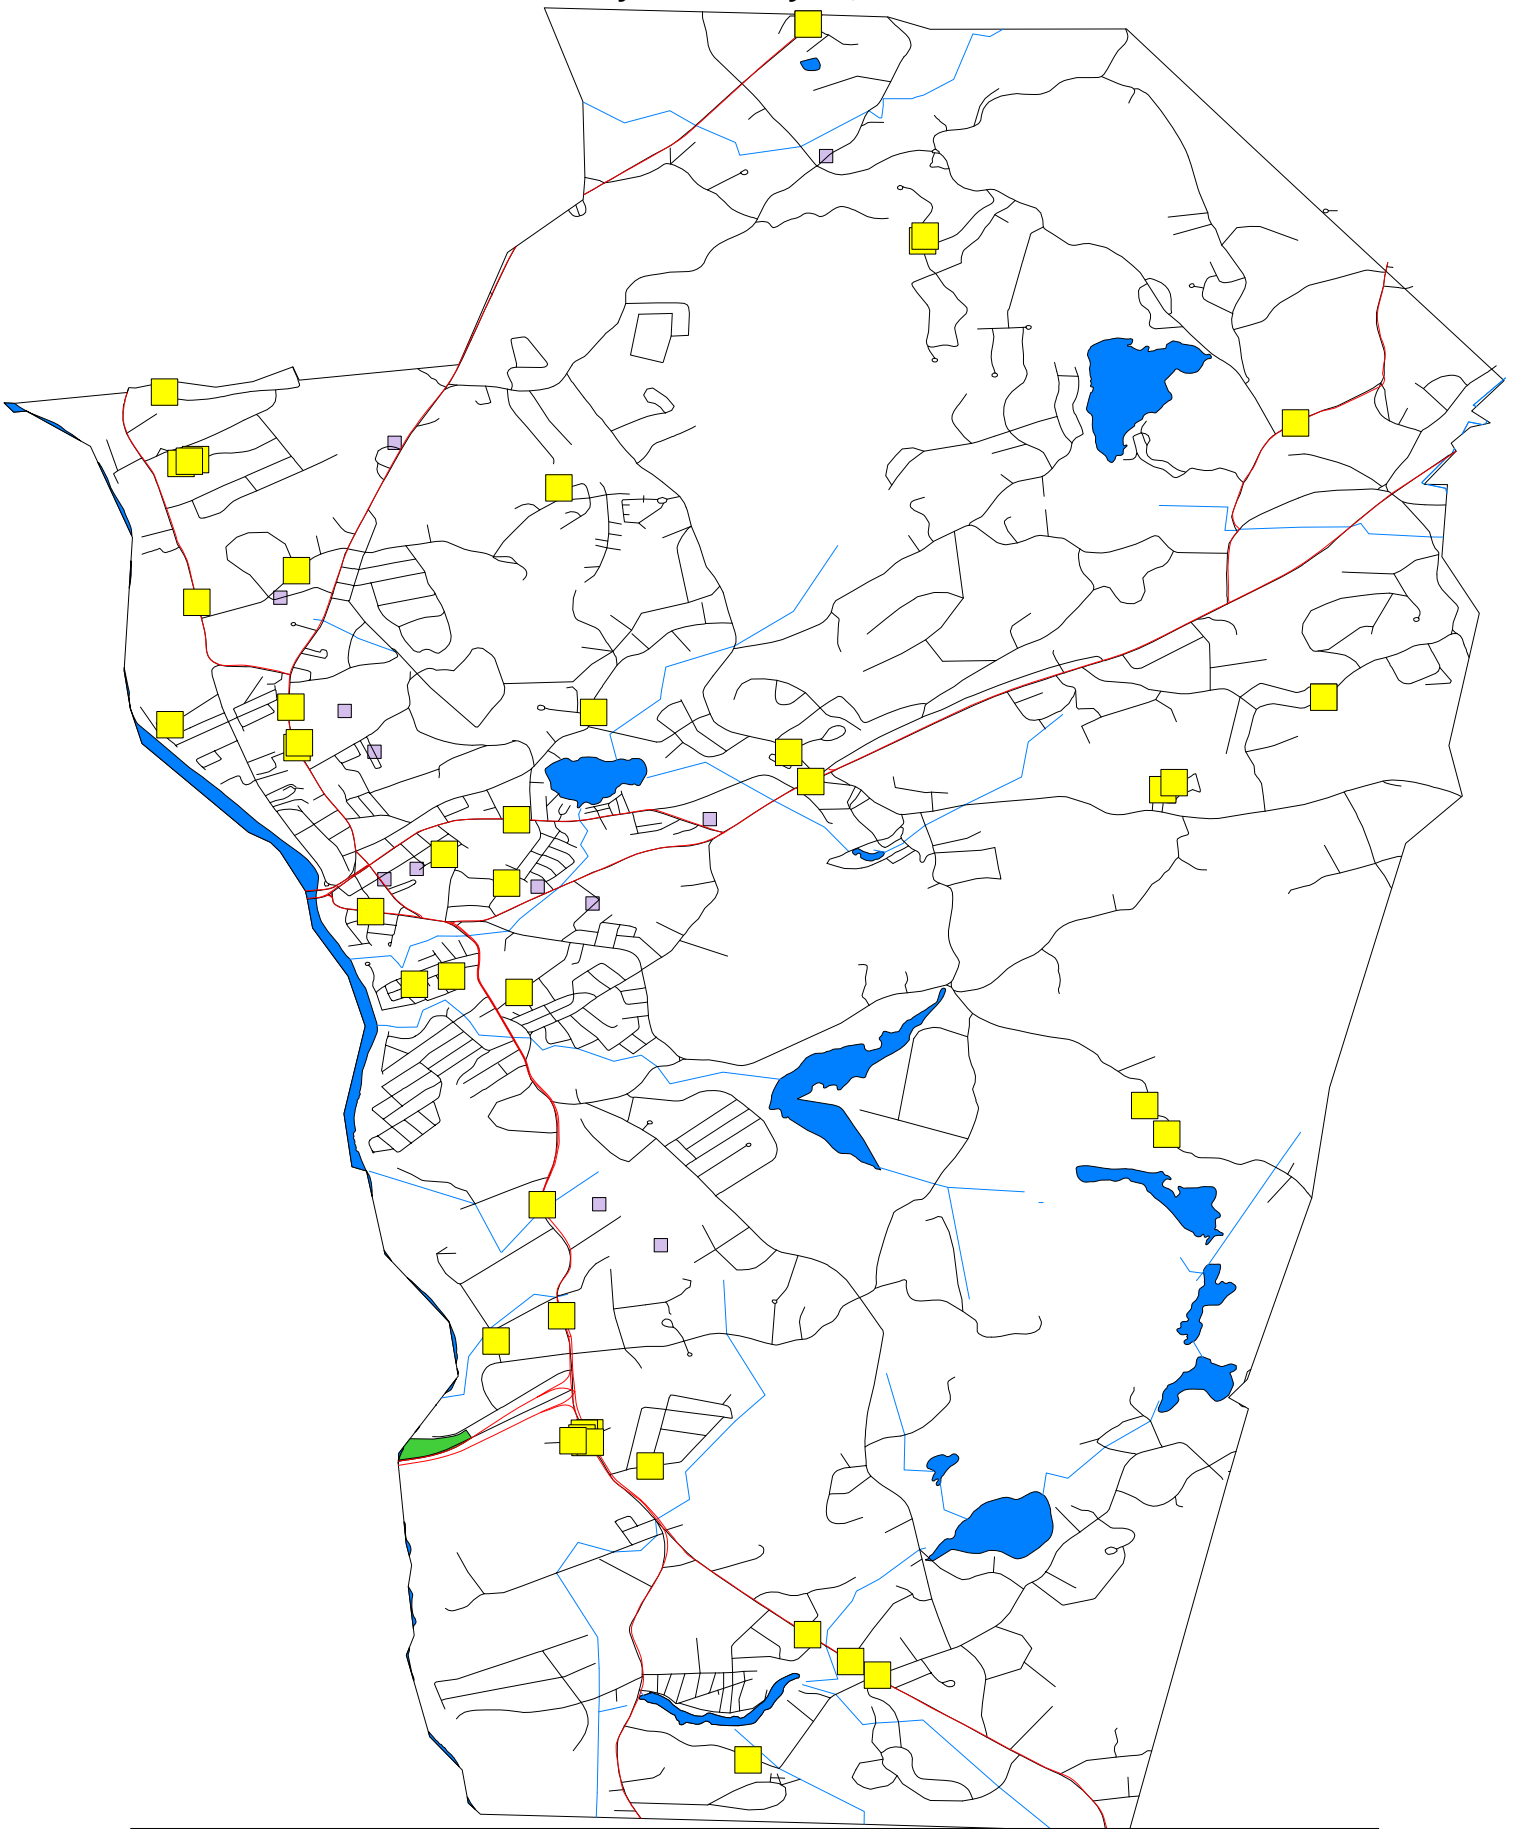

# Hudson Police Department

All Theft Calls

09/28/2011

July 1 thru July 31, 2011

## Map Legend

Symbol	Description
■	All Theft Calls