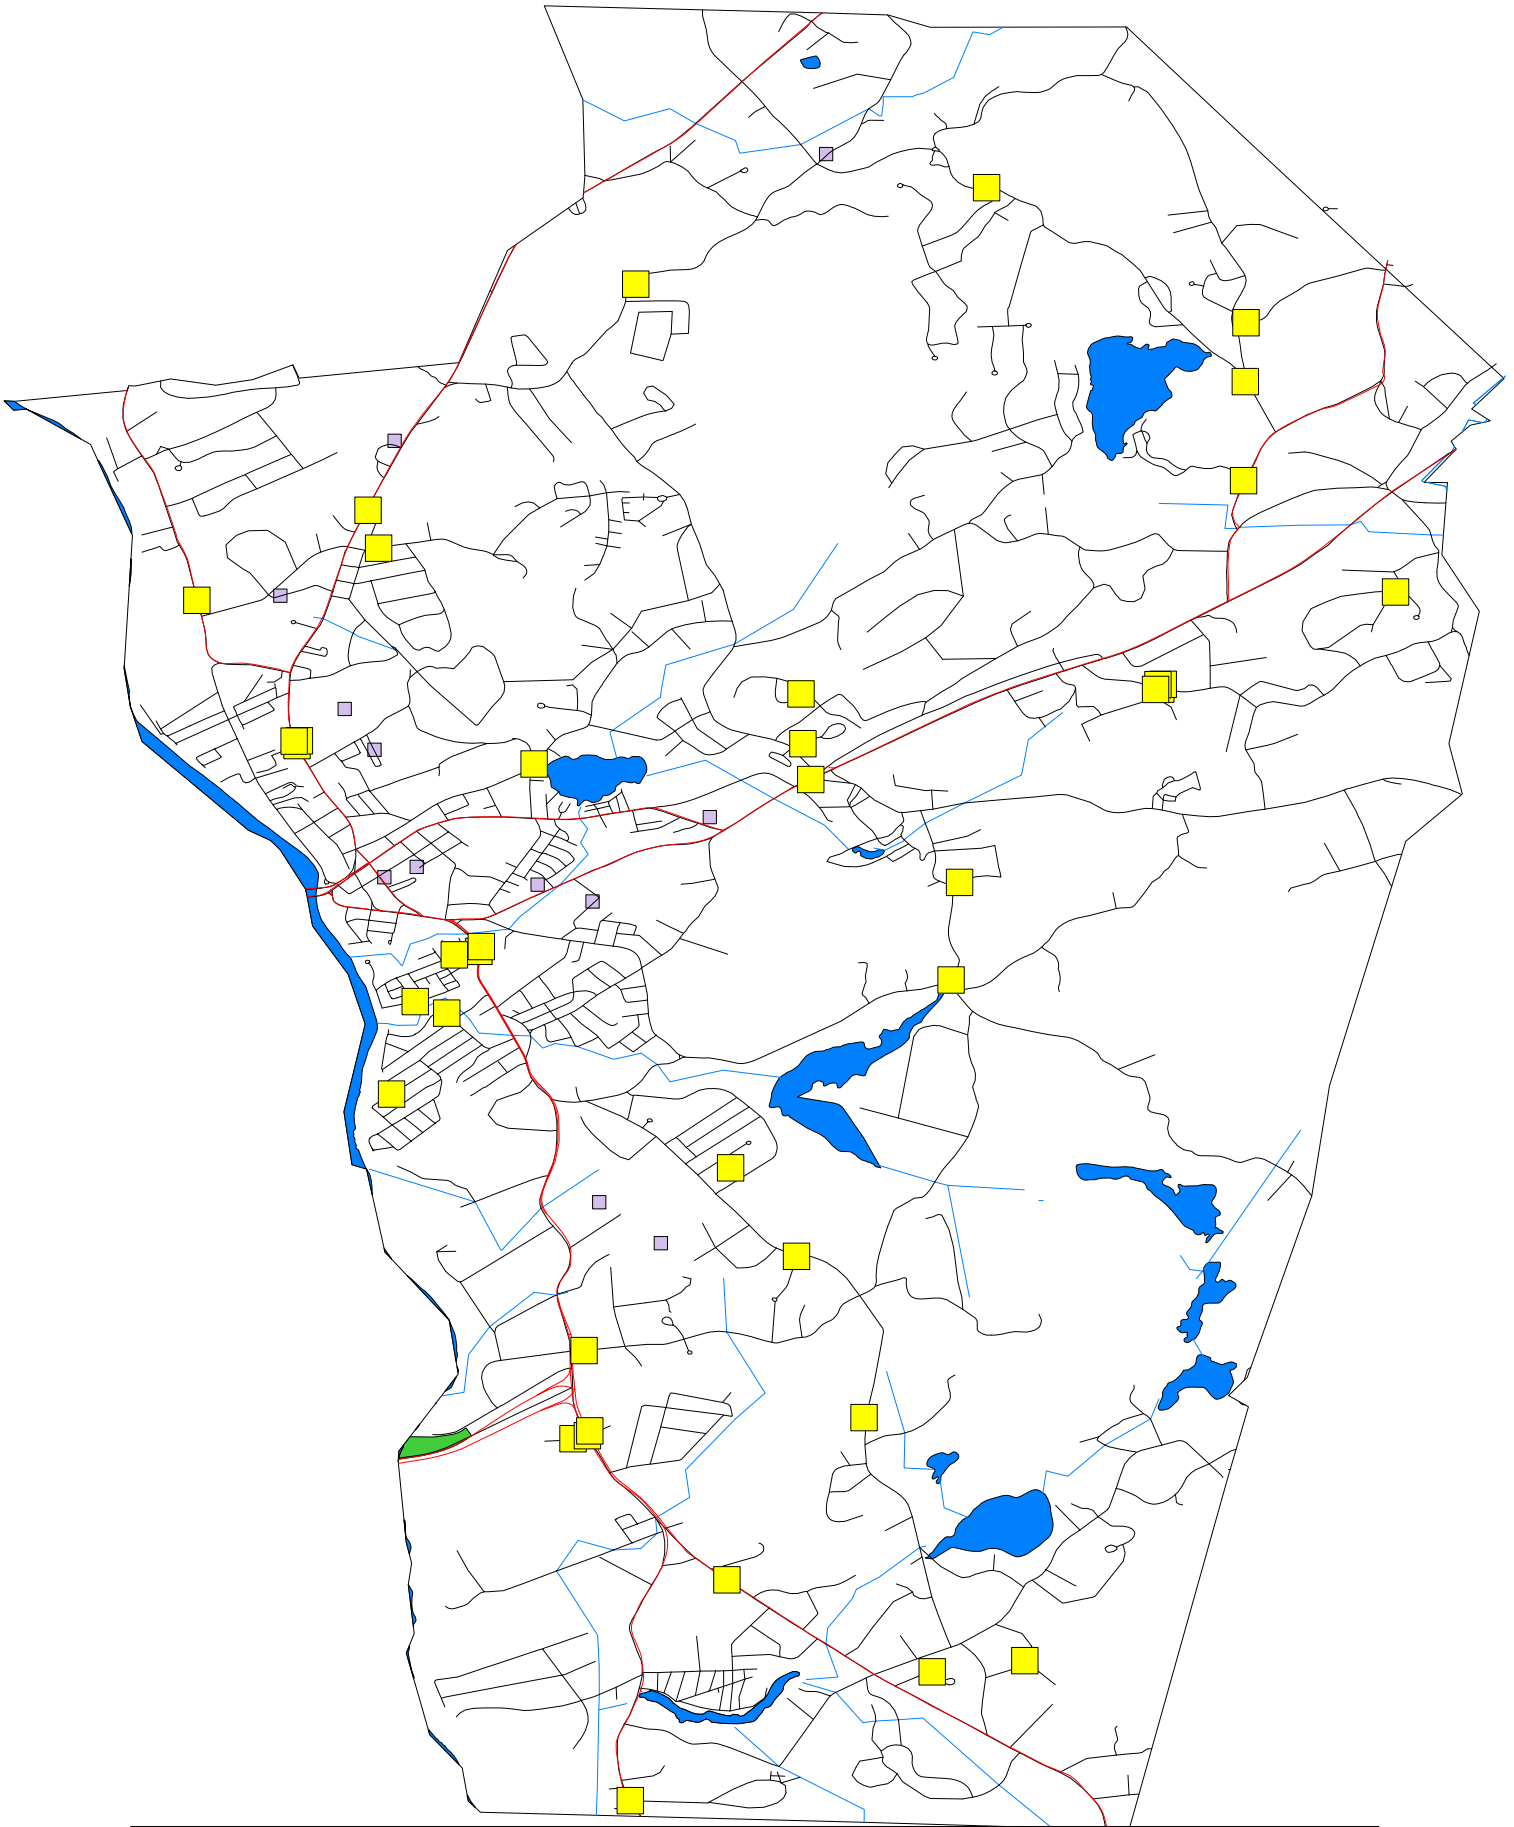

Hudson Police Department

All Theft Calls

04/15/2010

Mar 1, 2010 thru Mar 31, 2010

Map Legend

Symbol	Description
■	All Theft Calls